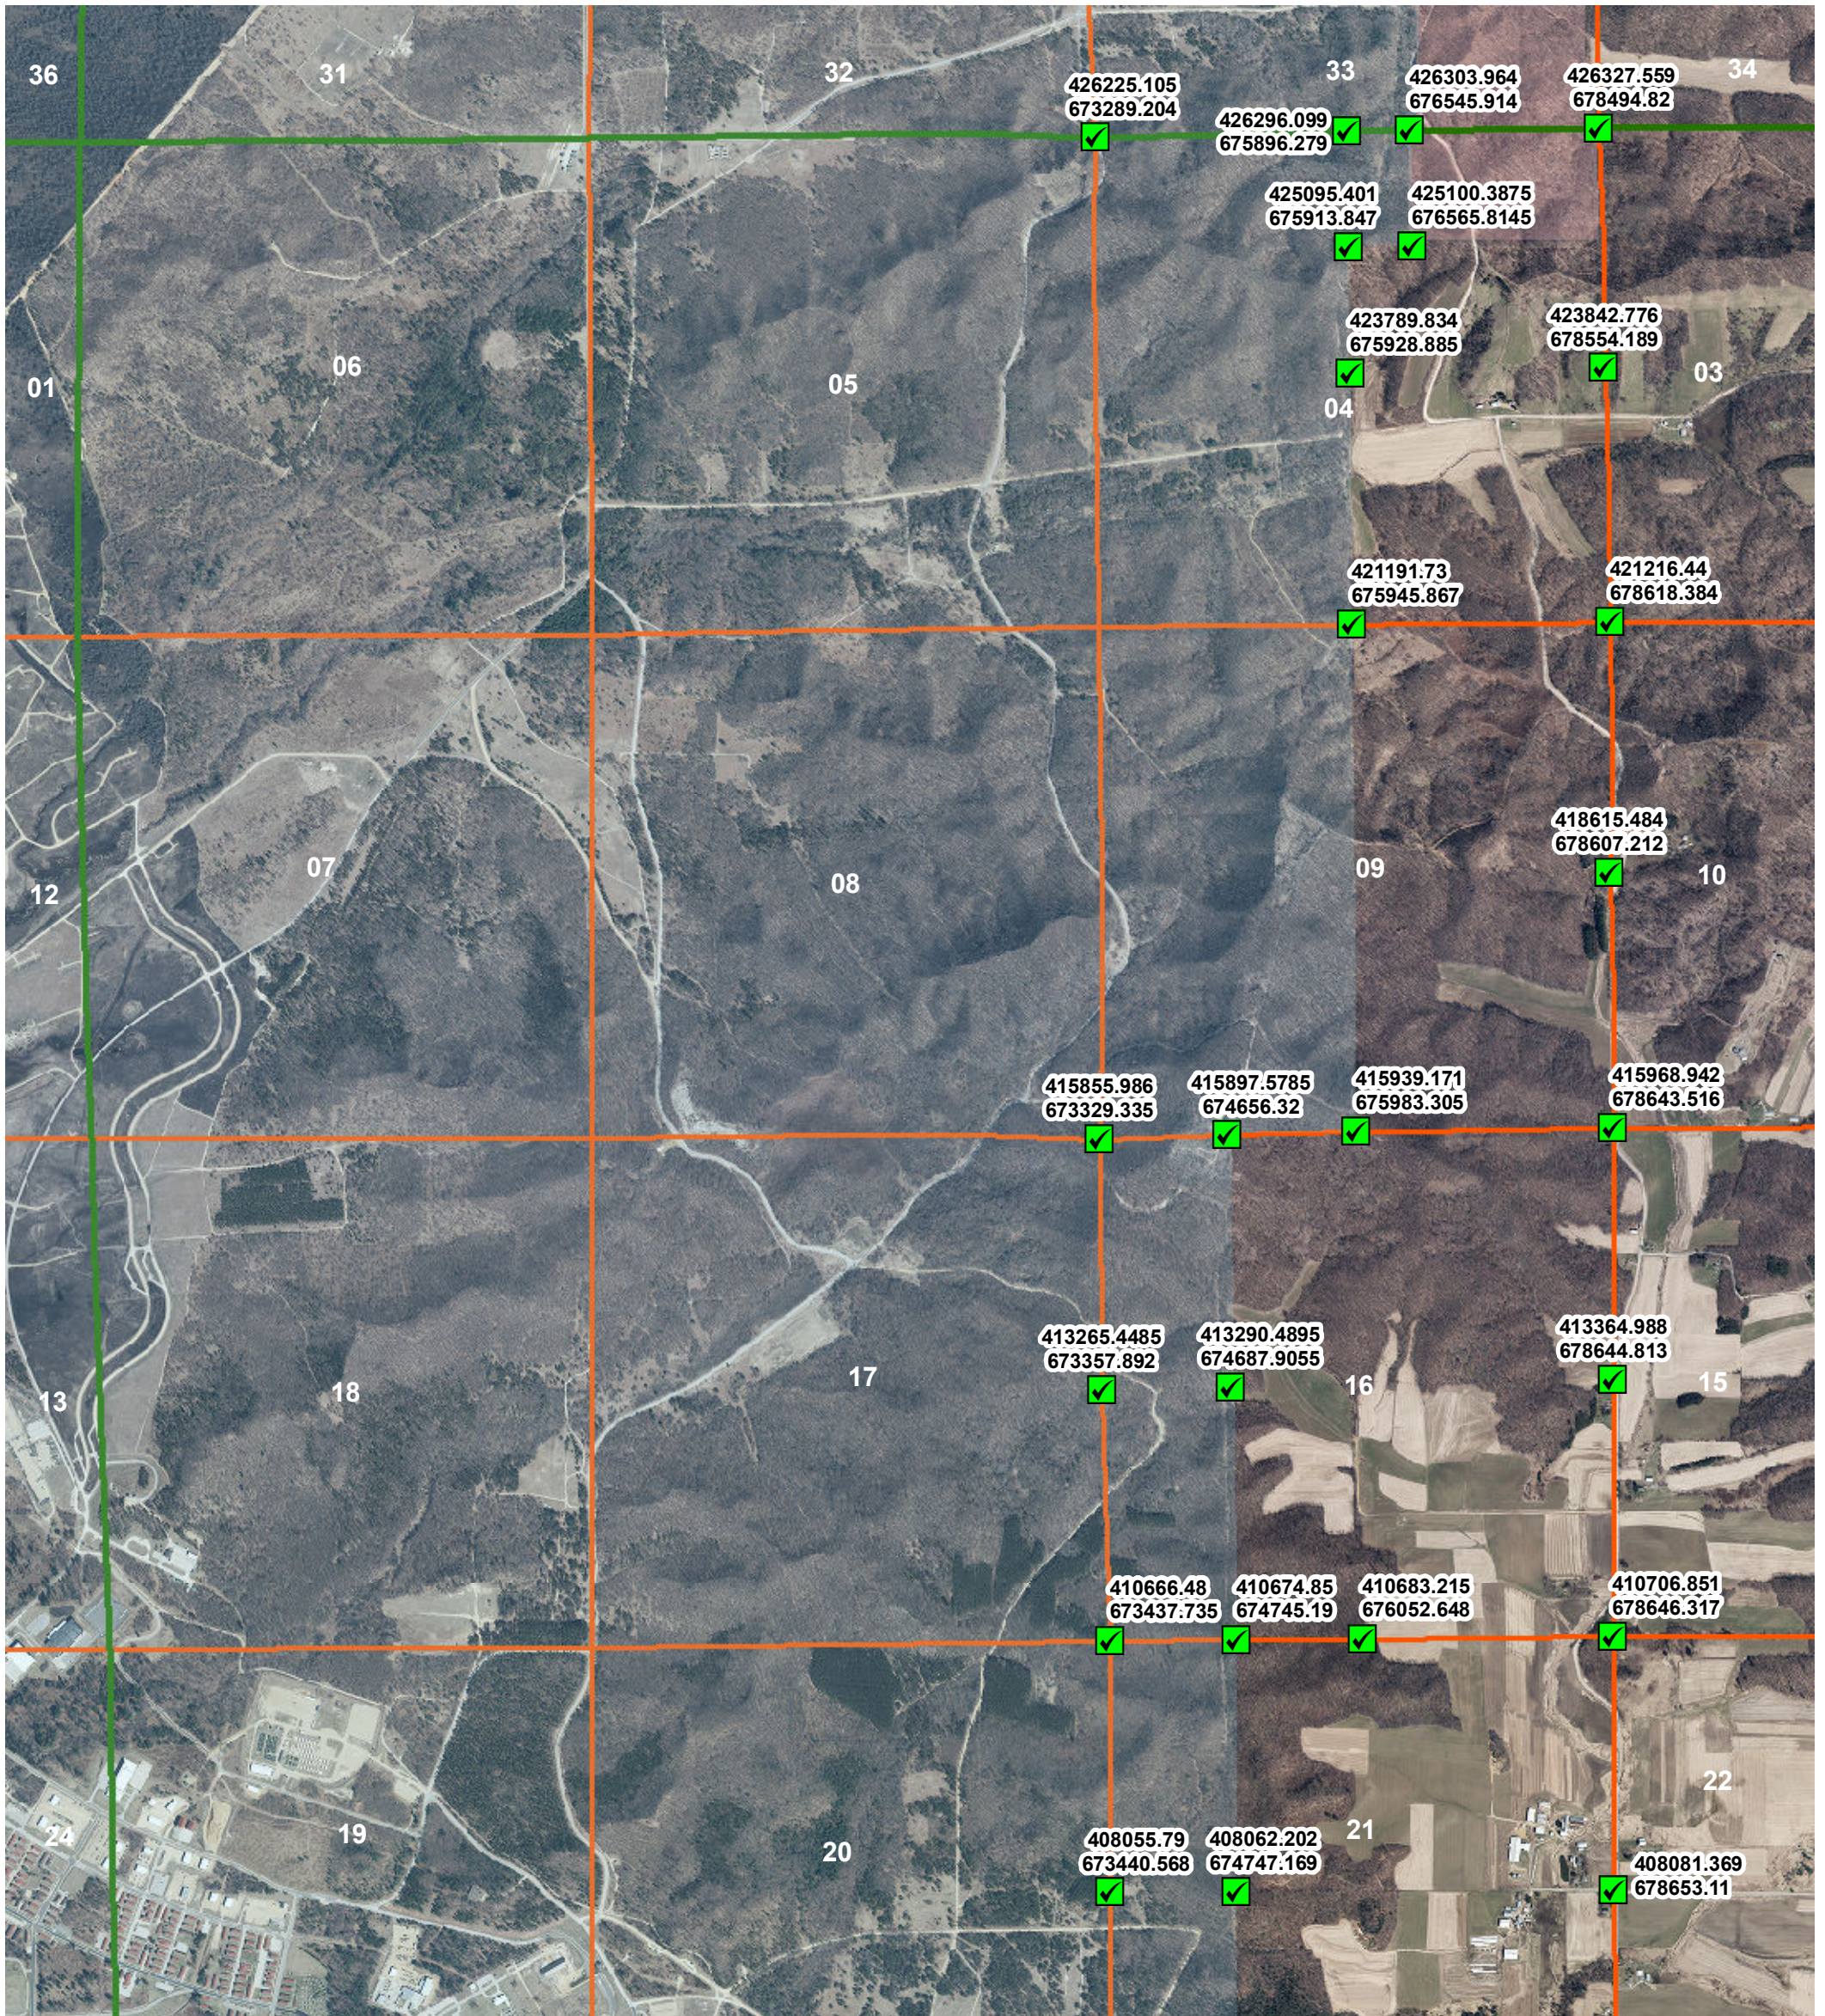

# Greenfield PLSS Corner Coordinates - NW

## Legend

### PLSS Coordinates Coordinate Method

 GPS

 Fort McCoy Military Reservation

Date: 12/21/2020