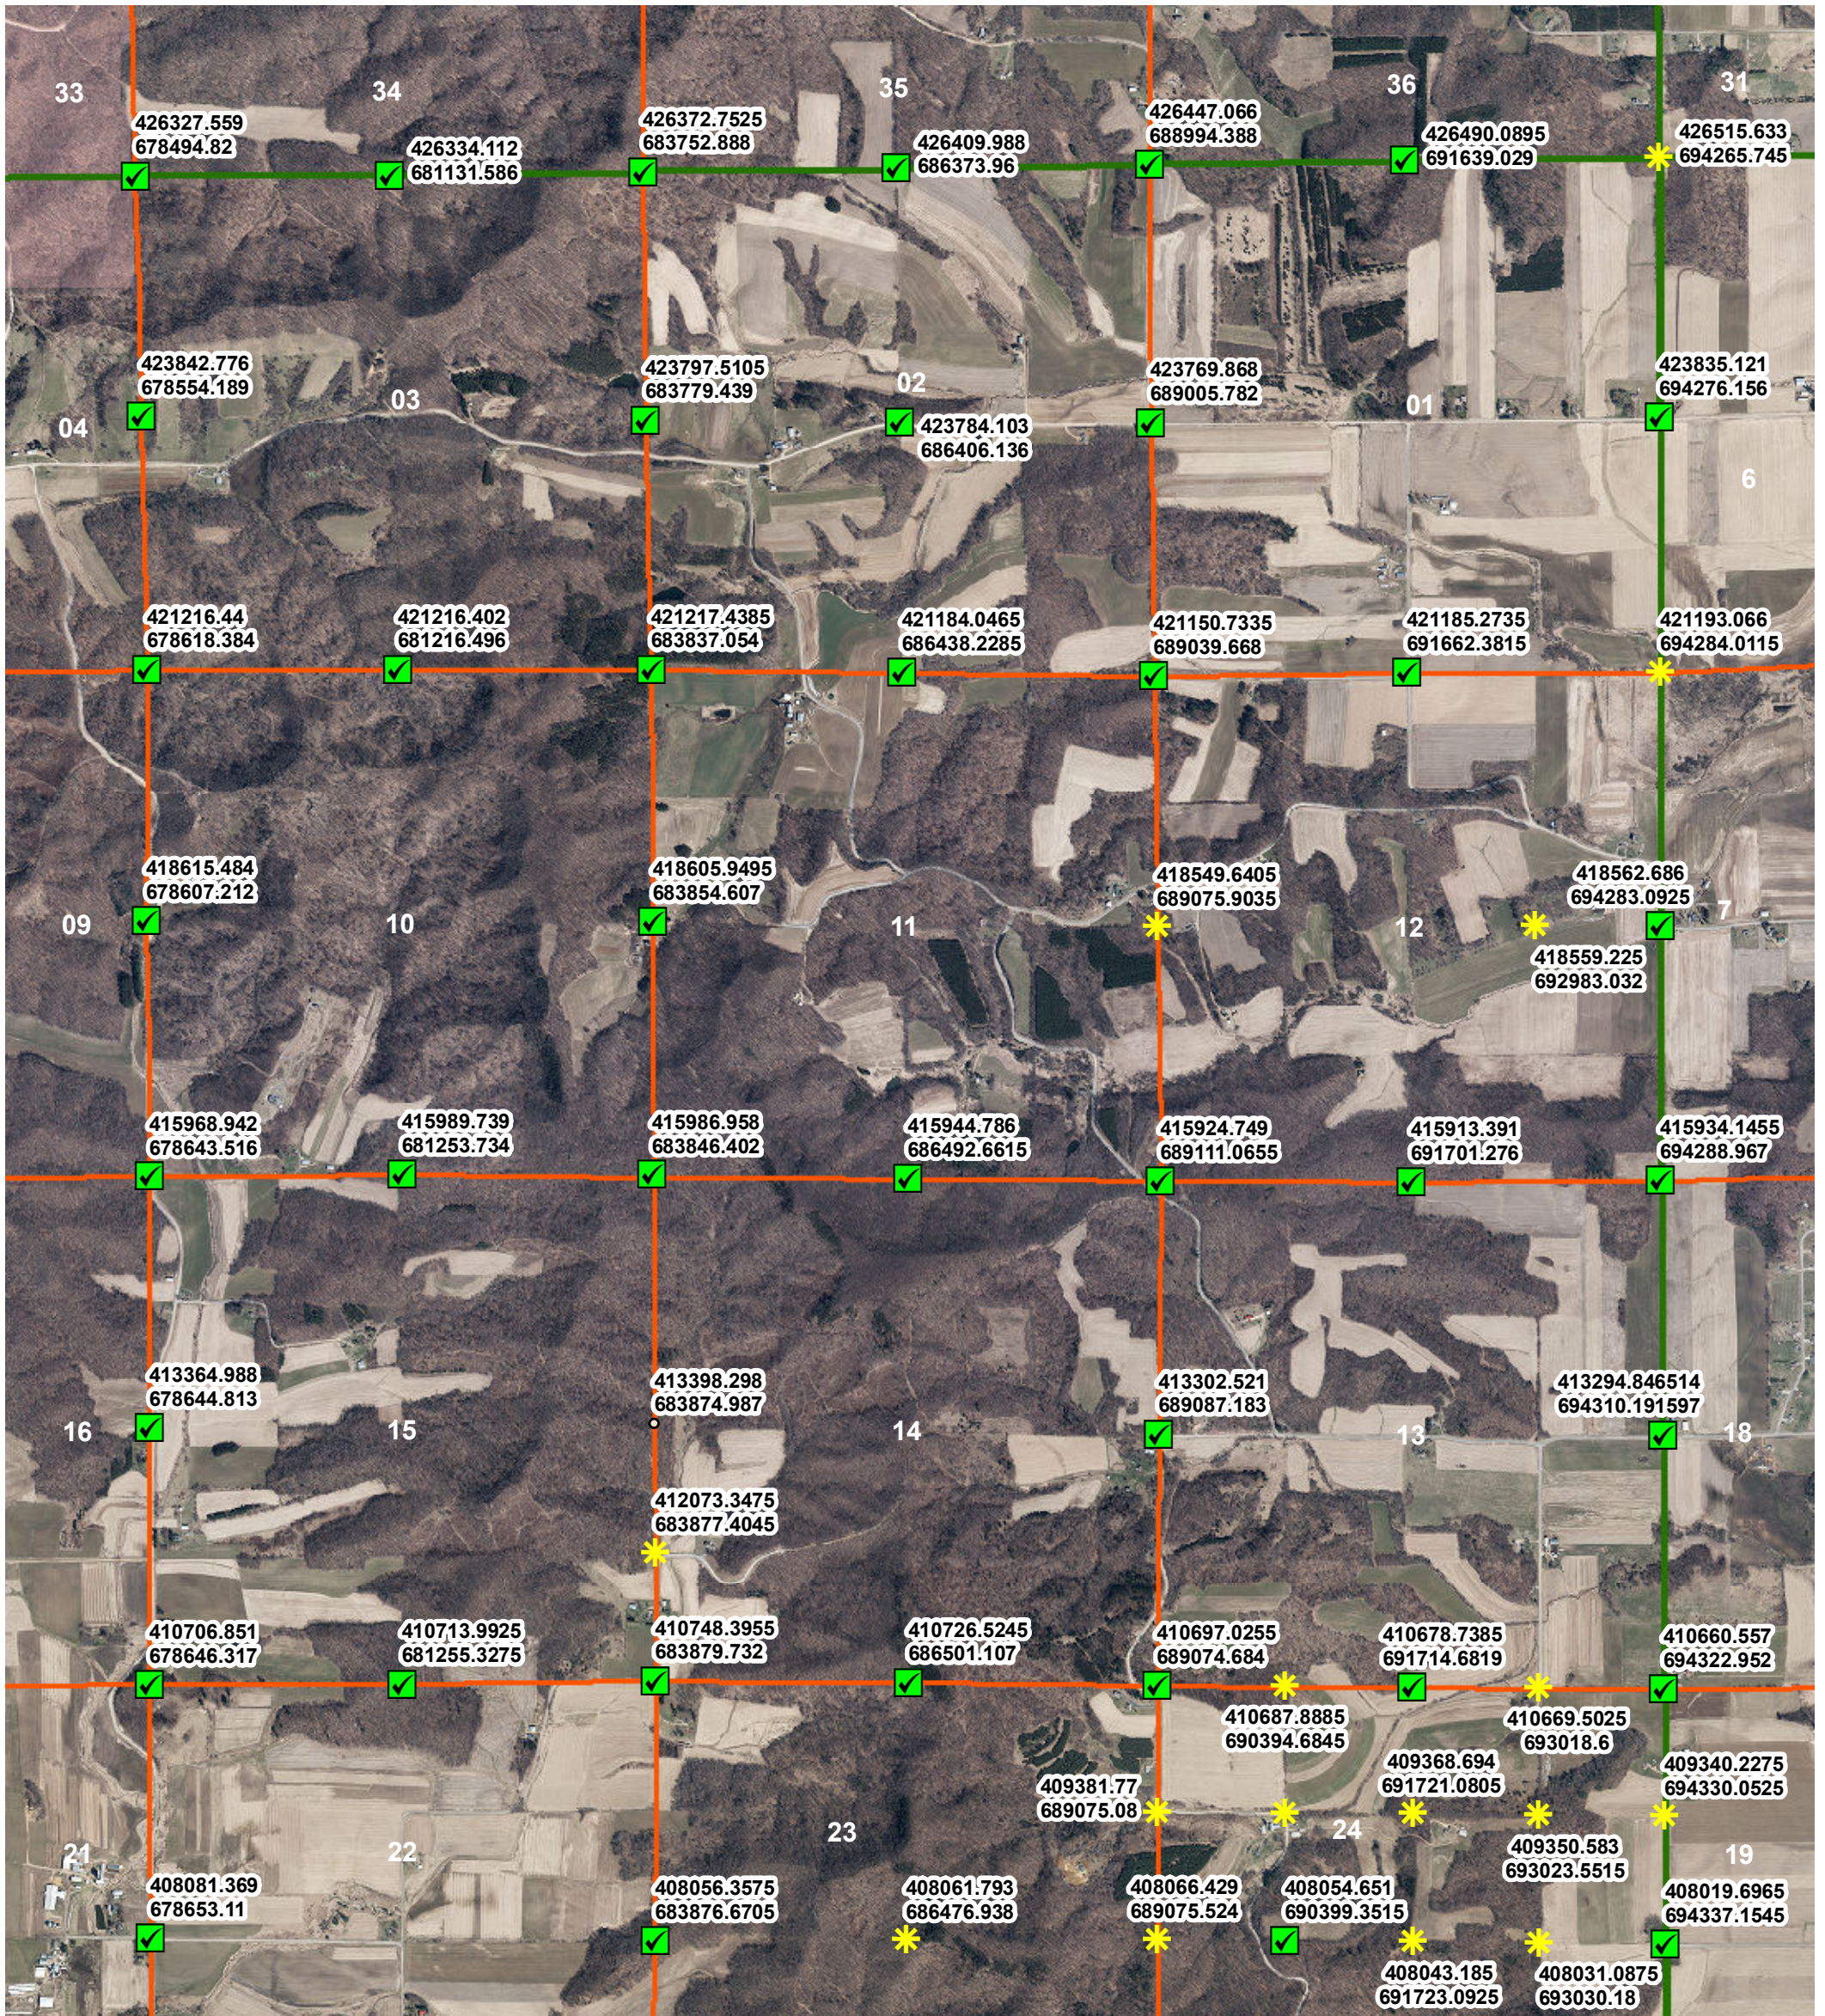

# Greenfield PLSS Corner Coordinates - NE

## Legend

### PLSS Coordinates

### Coordinate Method

\* Derived

✓ GPS

○ Survey

Date: 12/21/2020