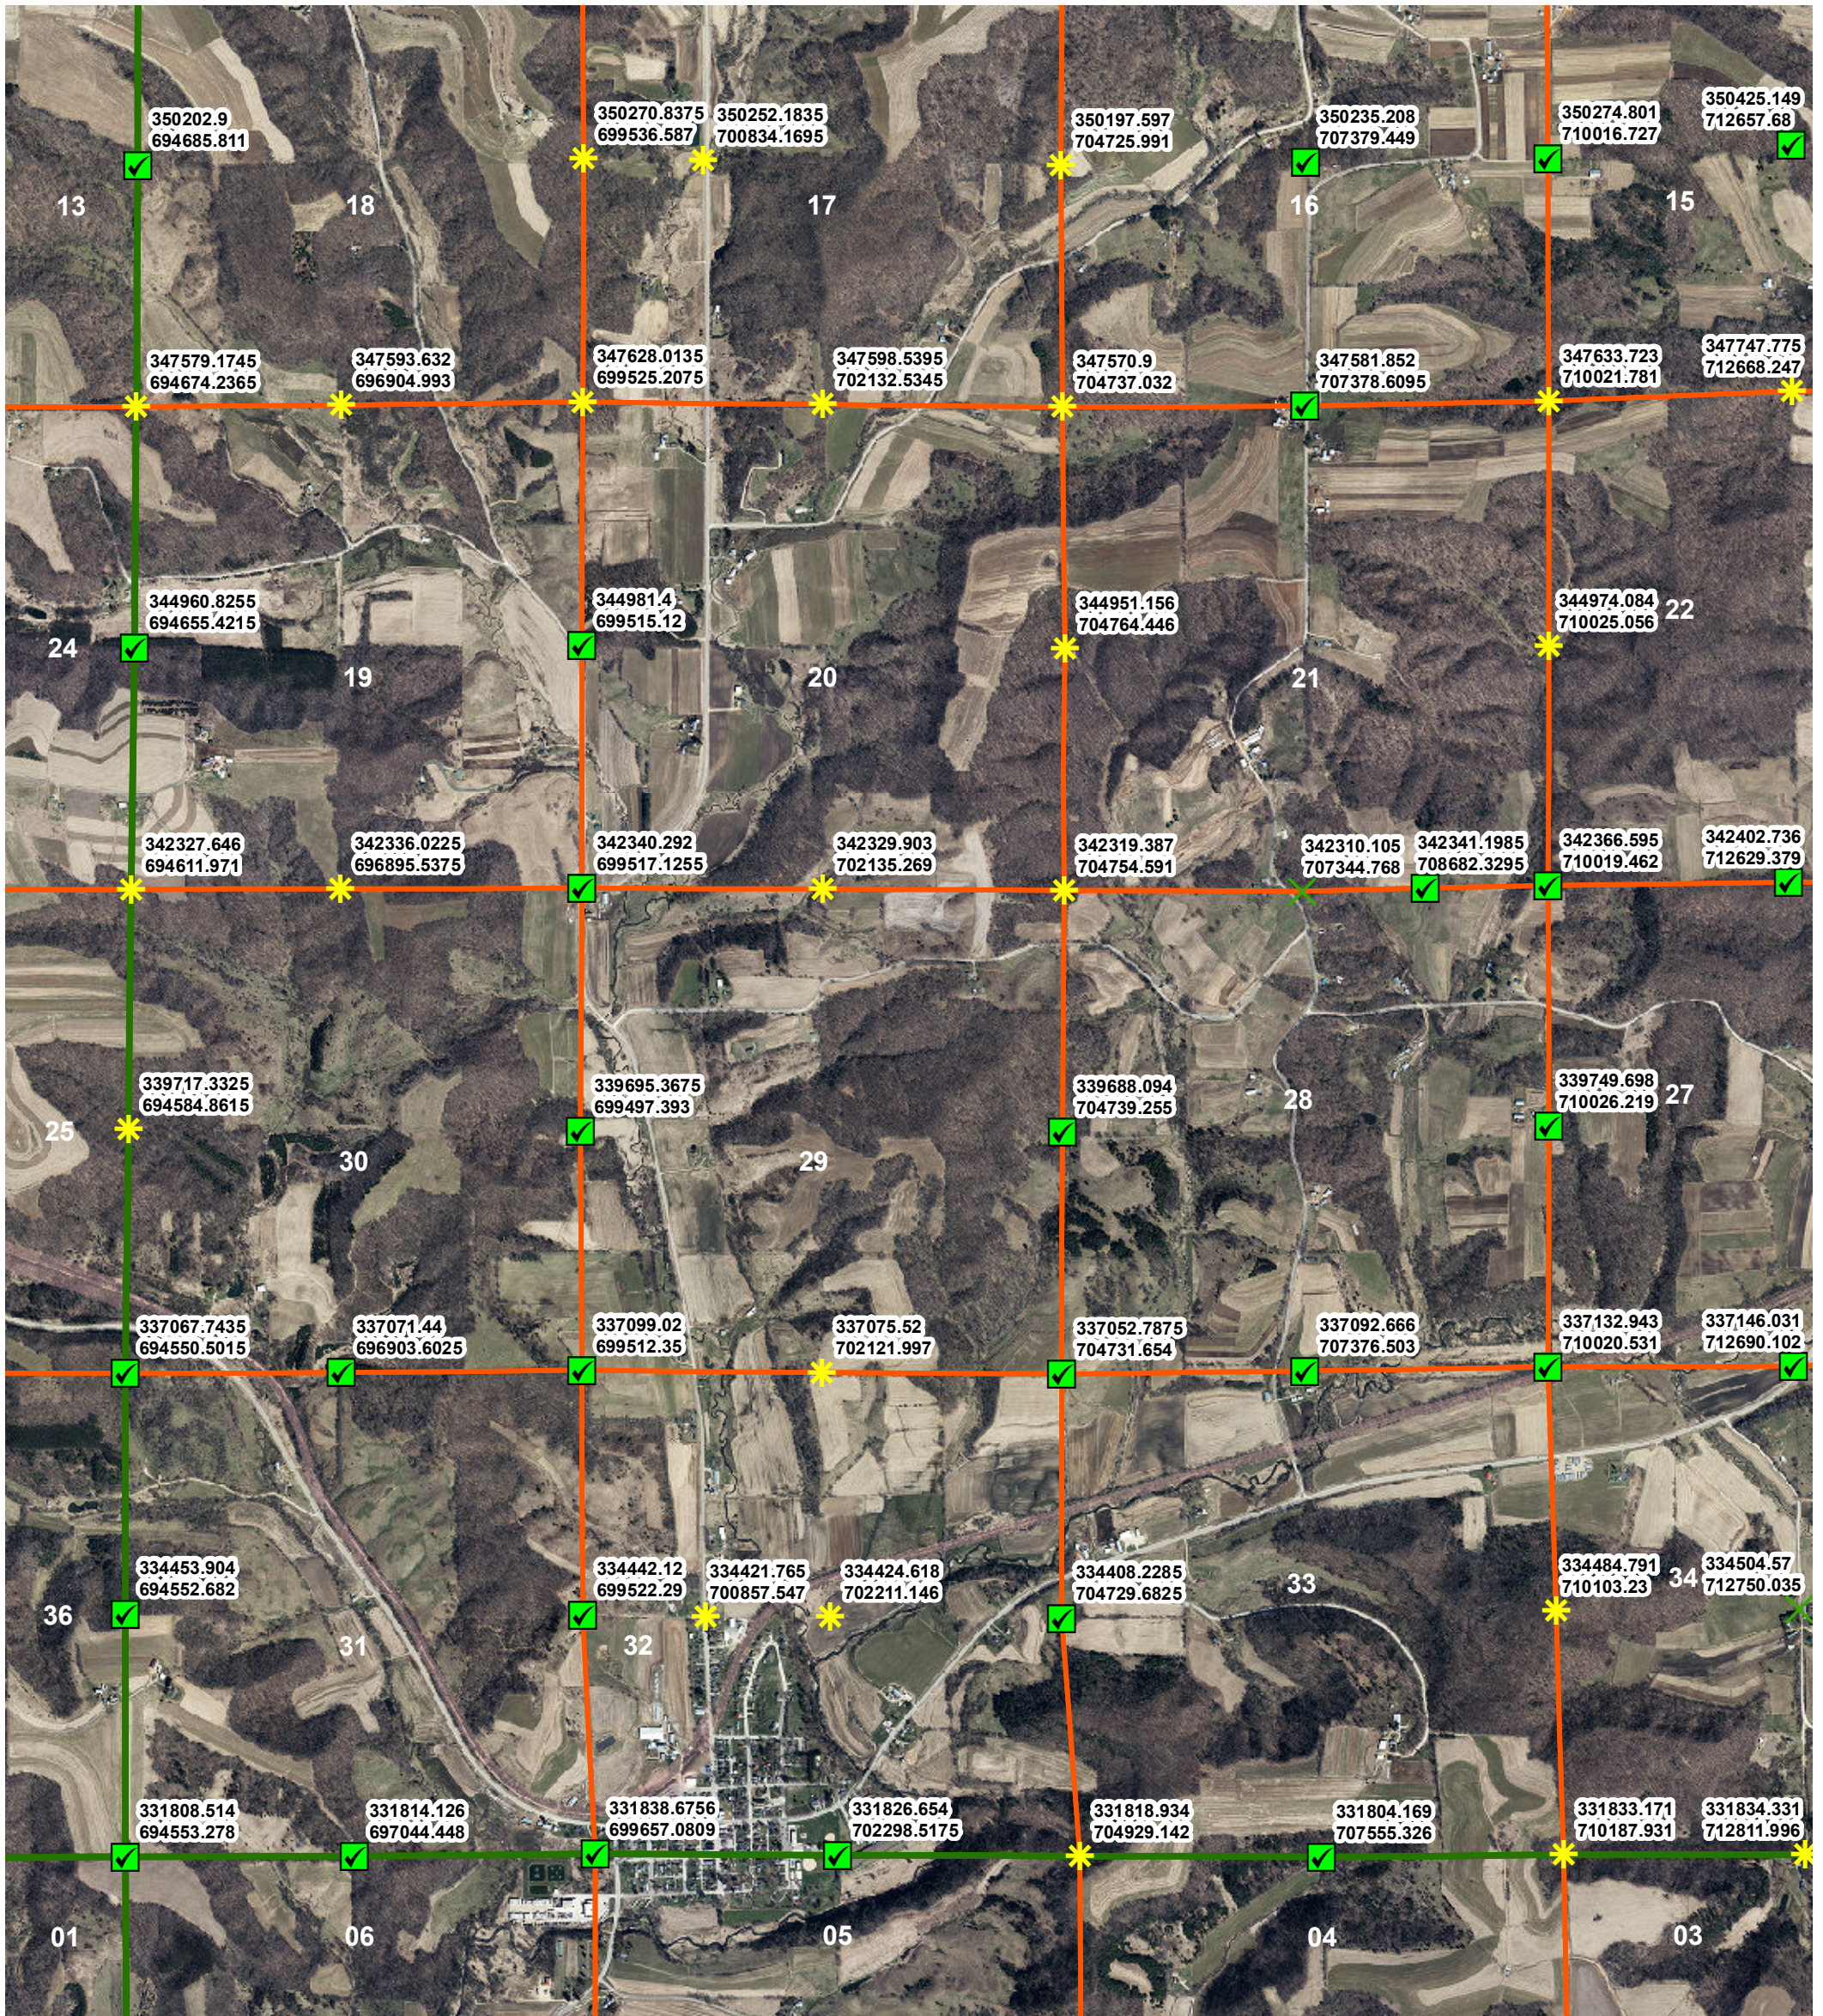

Wilton PLSS Corner Coordinates - SW

Legend

PLSS Coordinates Coordinate Method

- * Derived
- ✓ GPS
- X Survey

Date: 12/13/2020