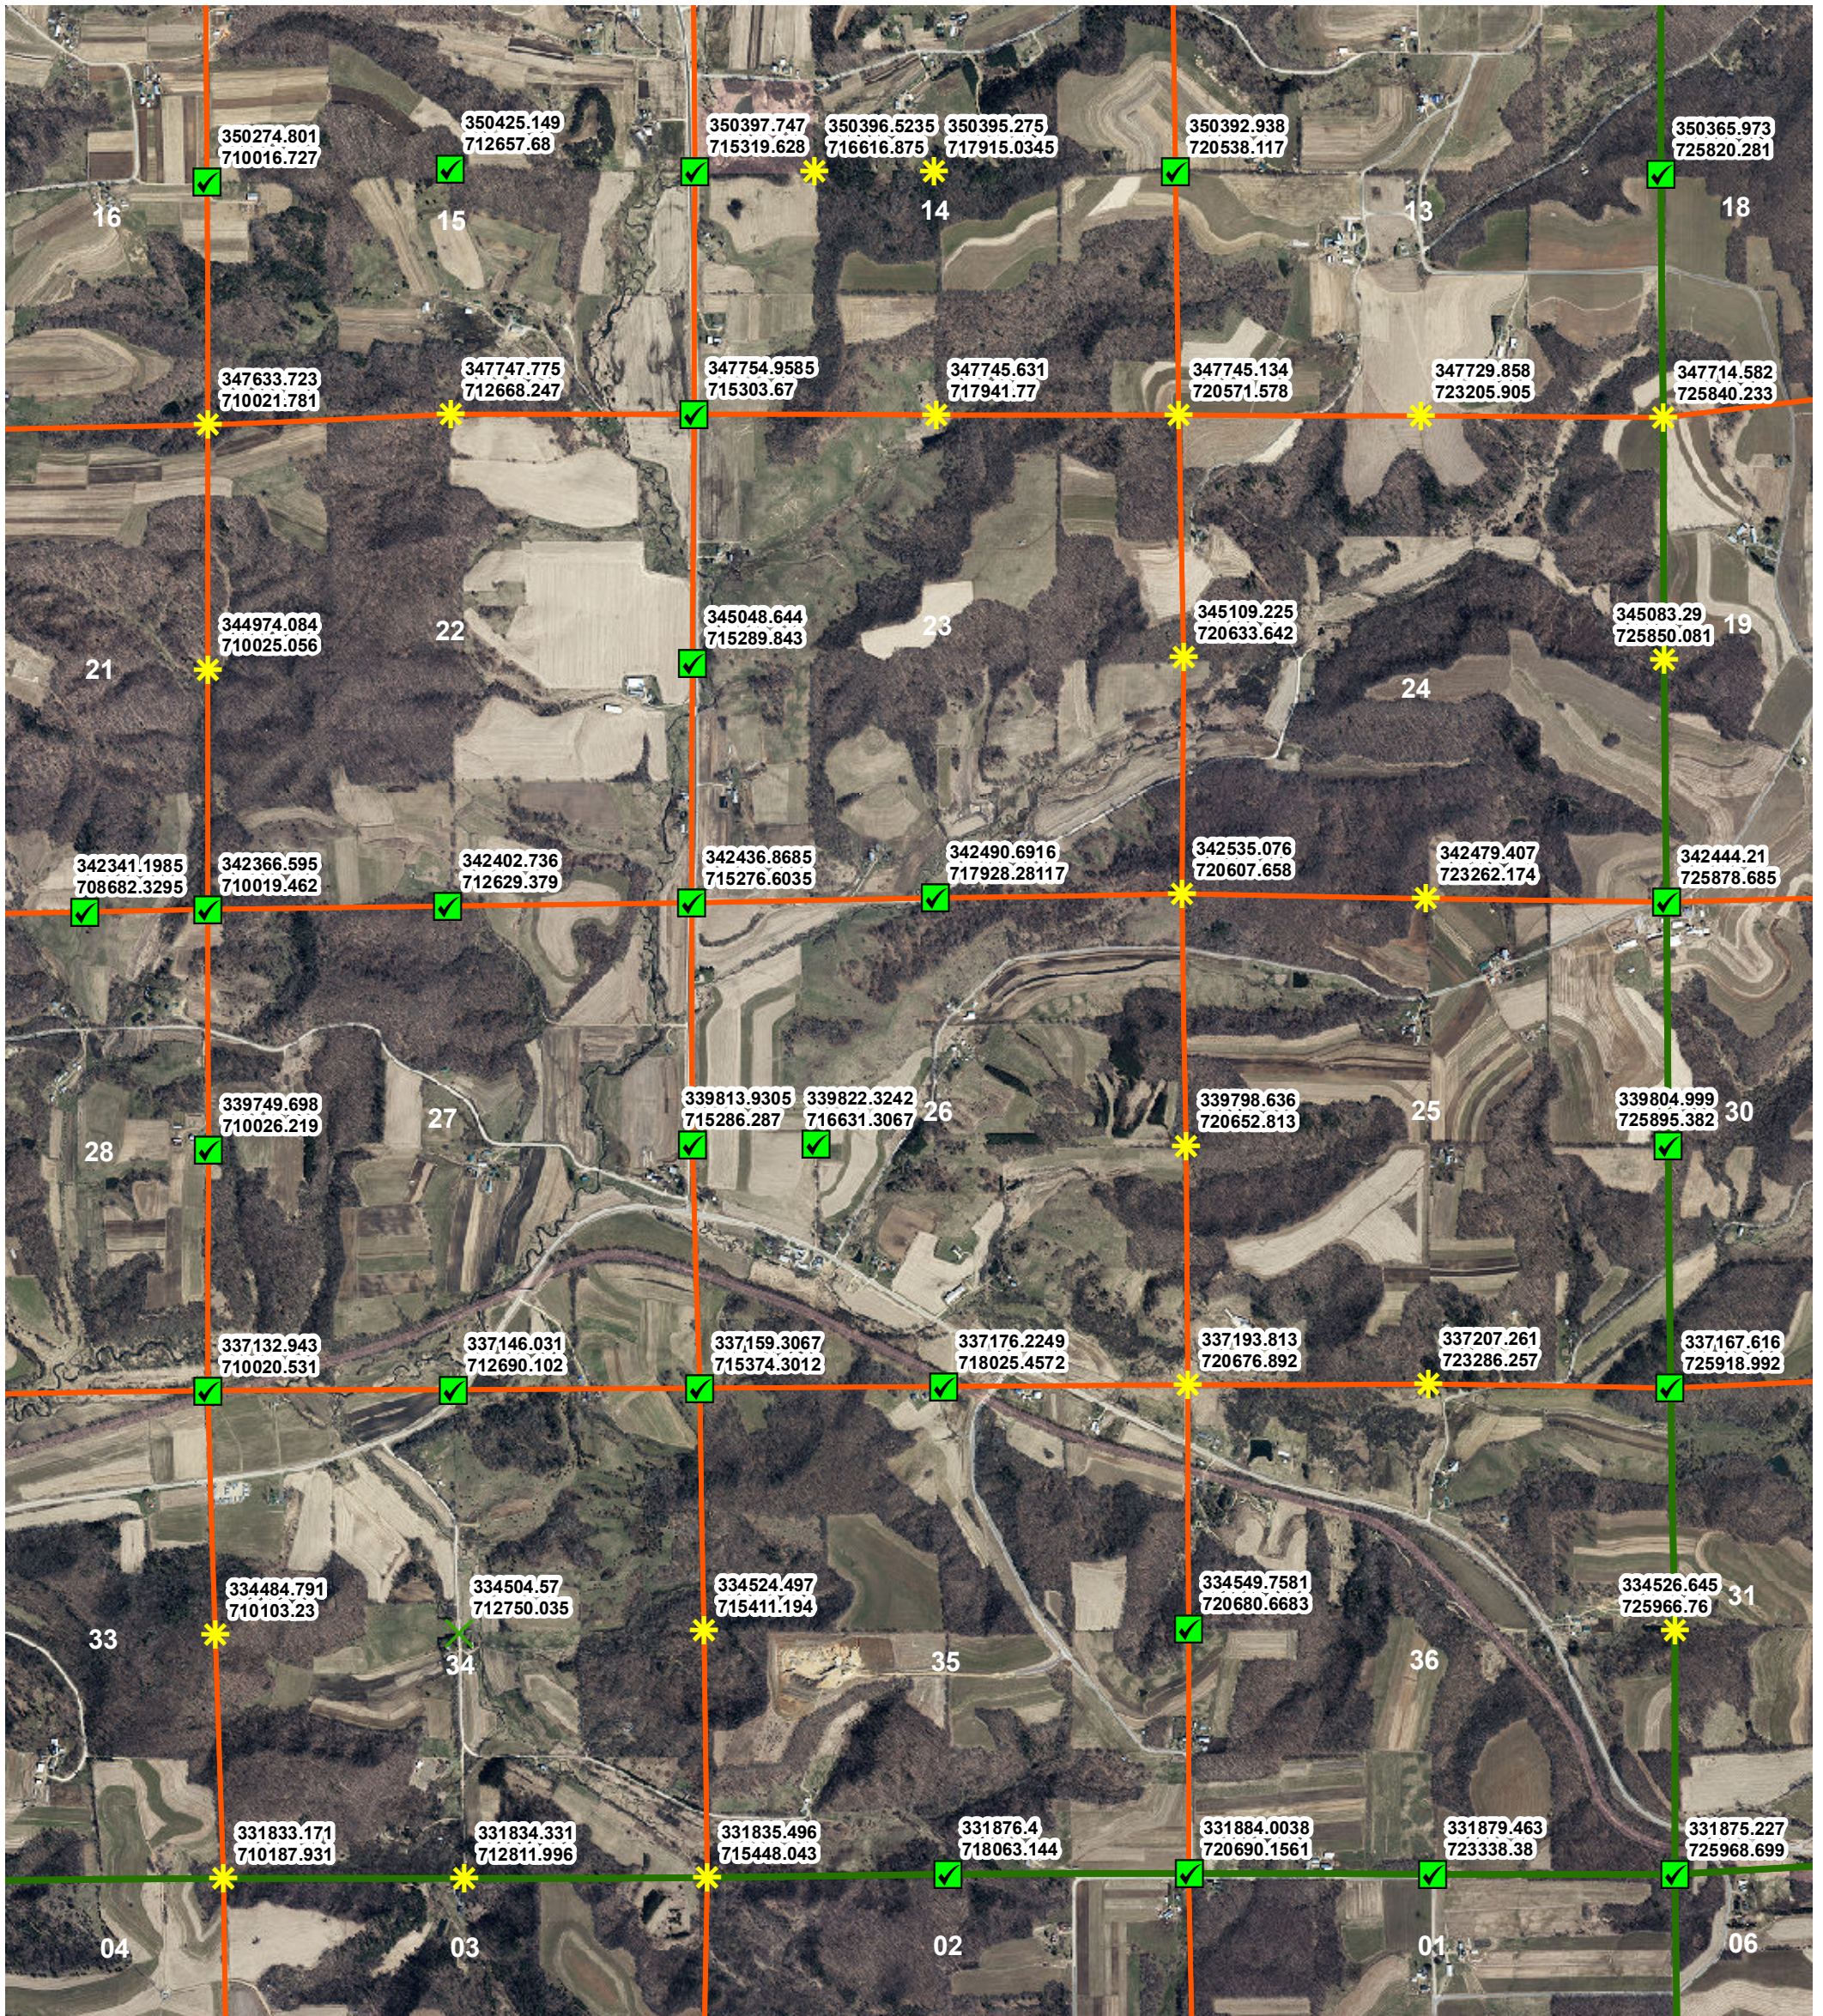

Wilton PLSS Corner Coordinates - SE

Legend

PLSS Coordinates

Coordinate Method

- ✱ Derived
- ✔ GPS
- ✕ Survey

Date: 12/13/2020