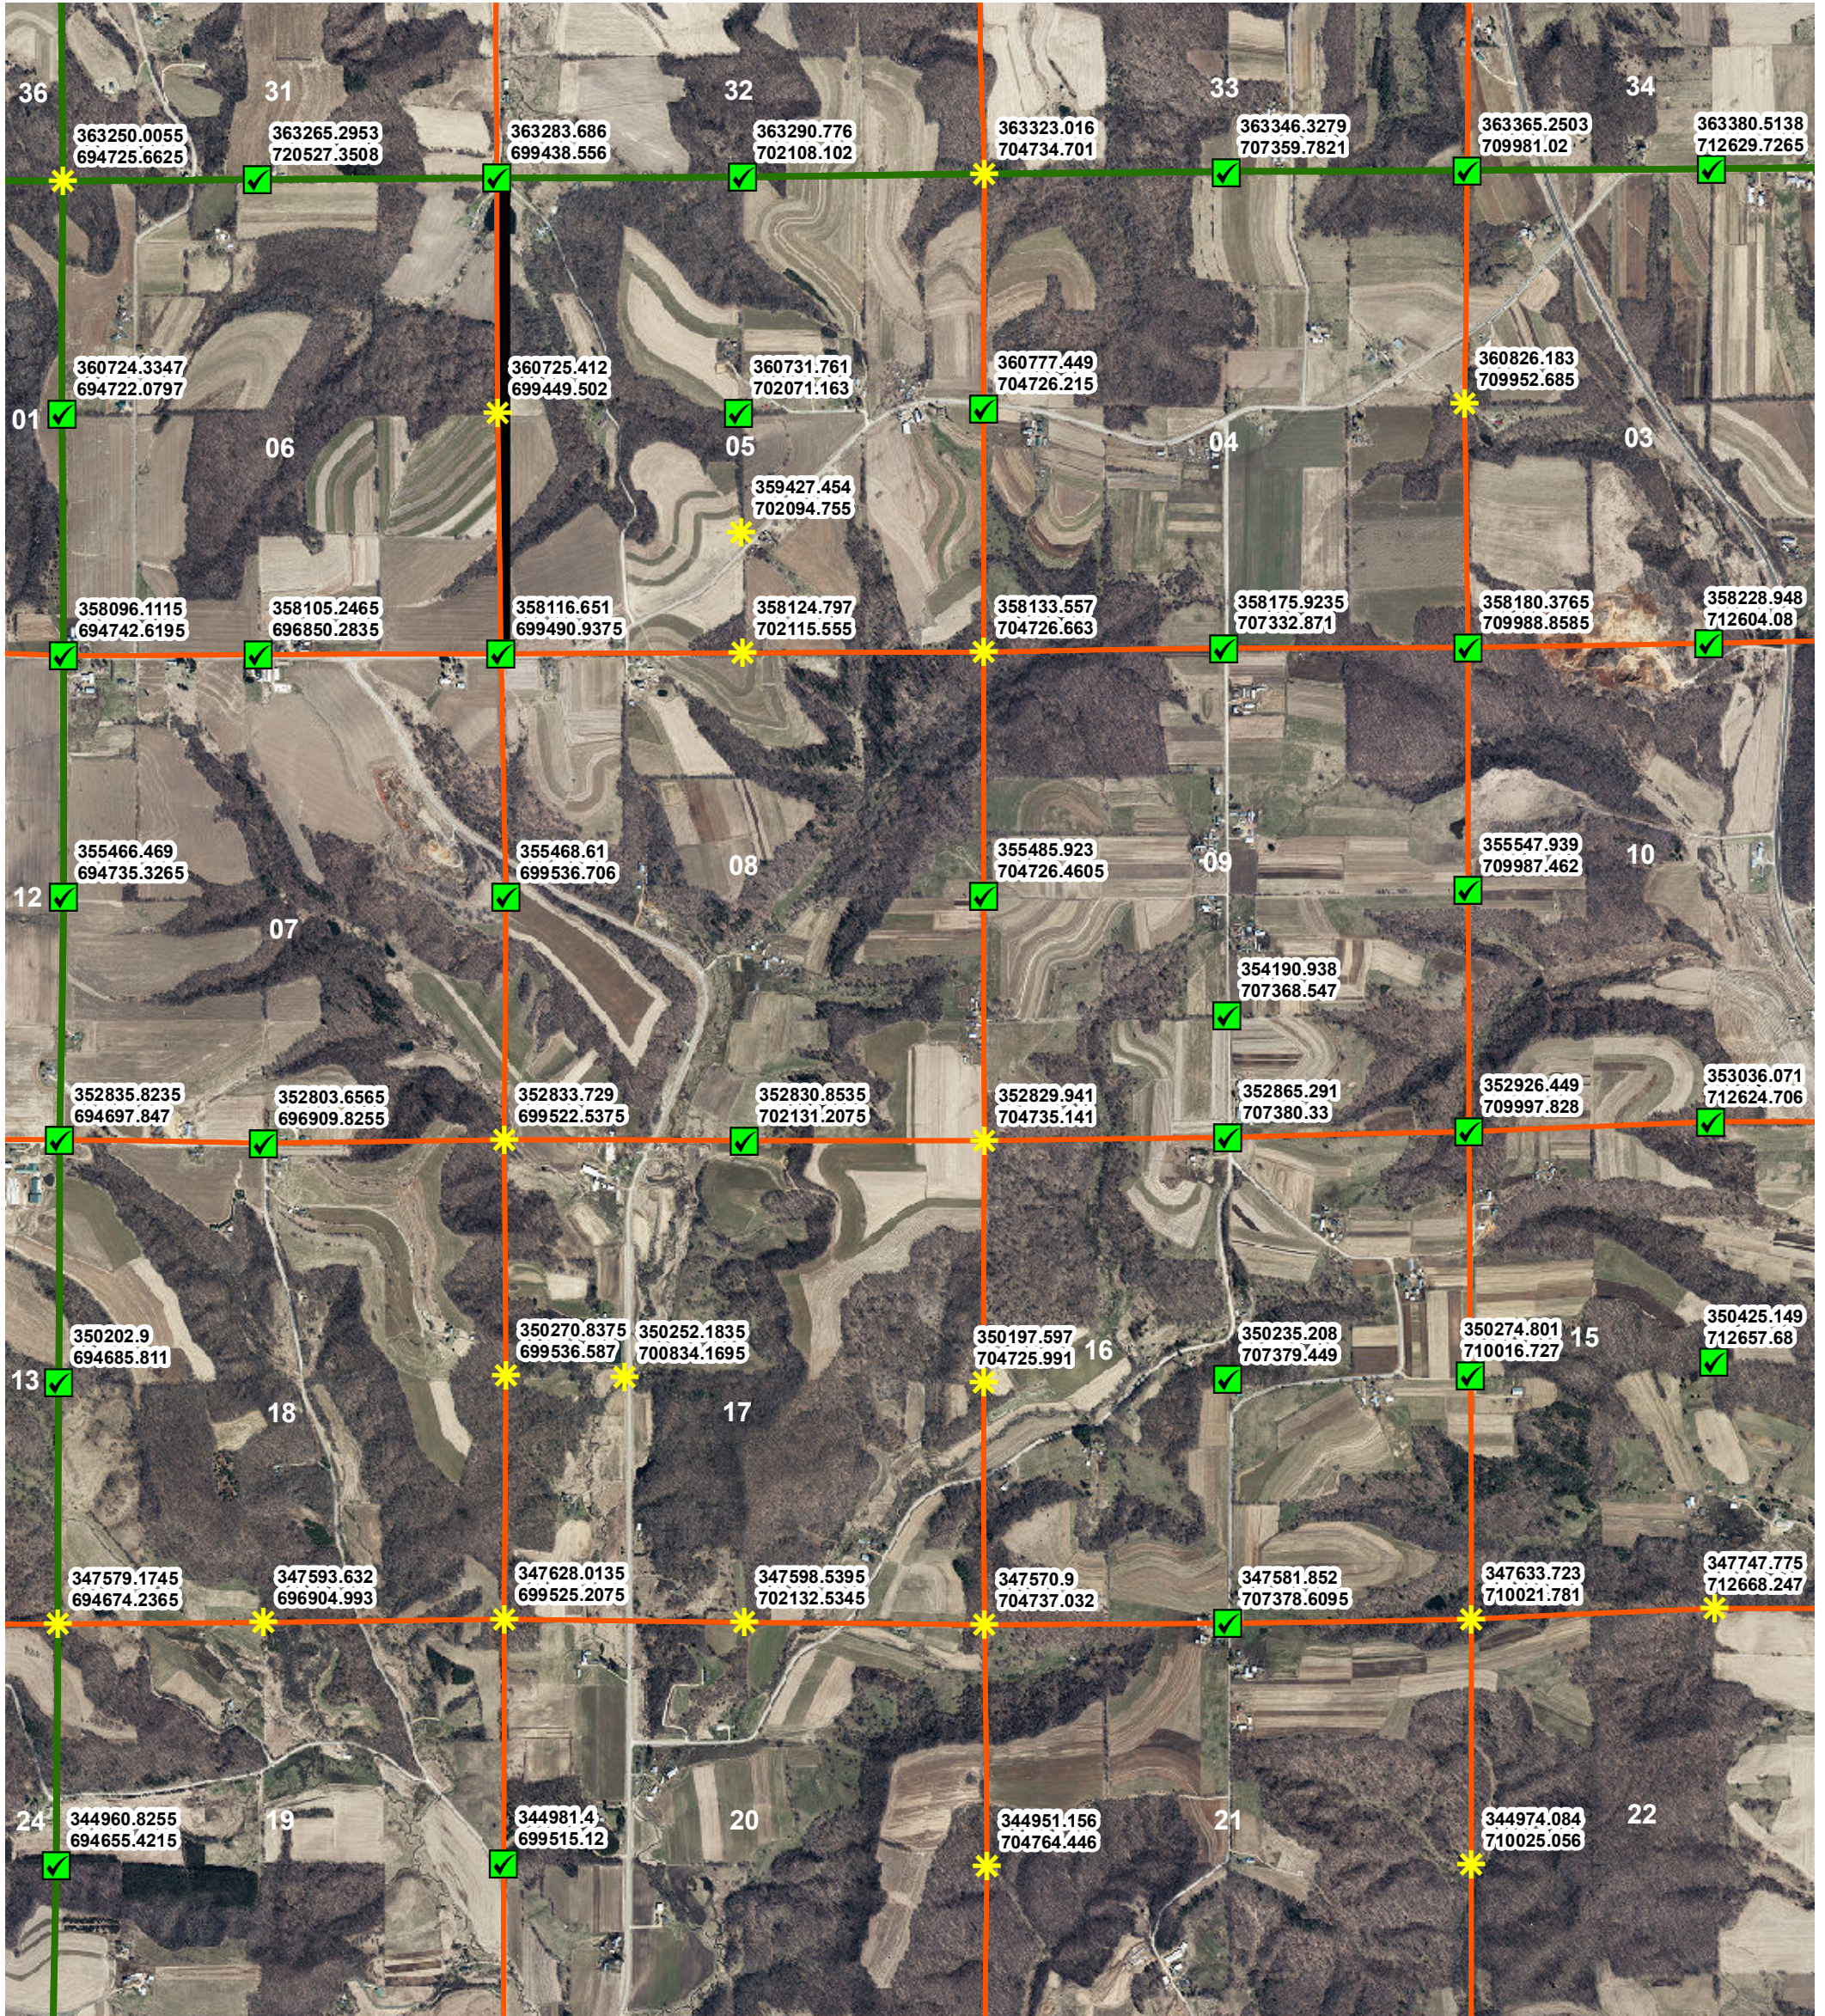

Wilton PLSs Corner Coordinates - NW

Legend

PLSS Coordinates Coordinate Method

- * Derived
- ✓ GPS

Date: 12/13/2020