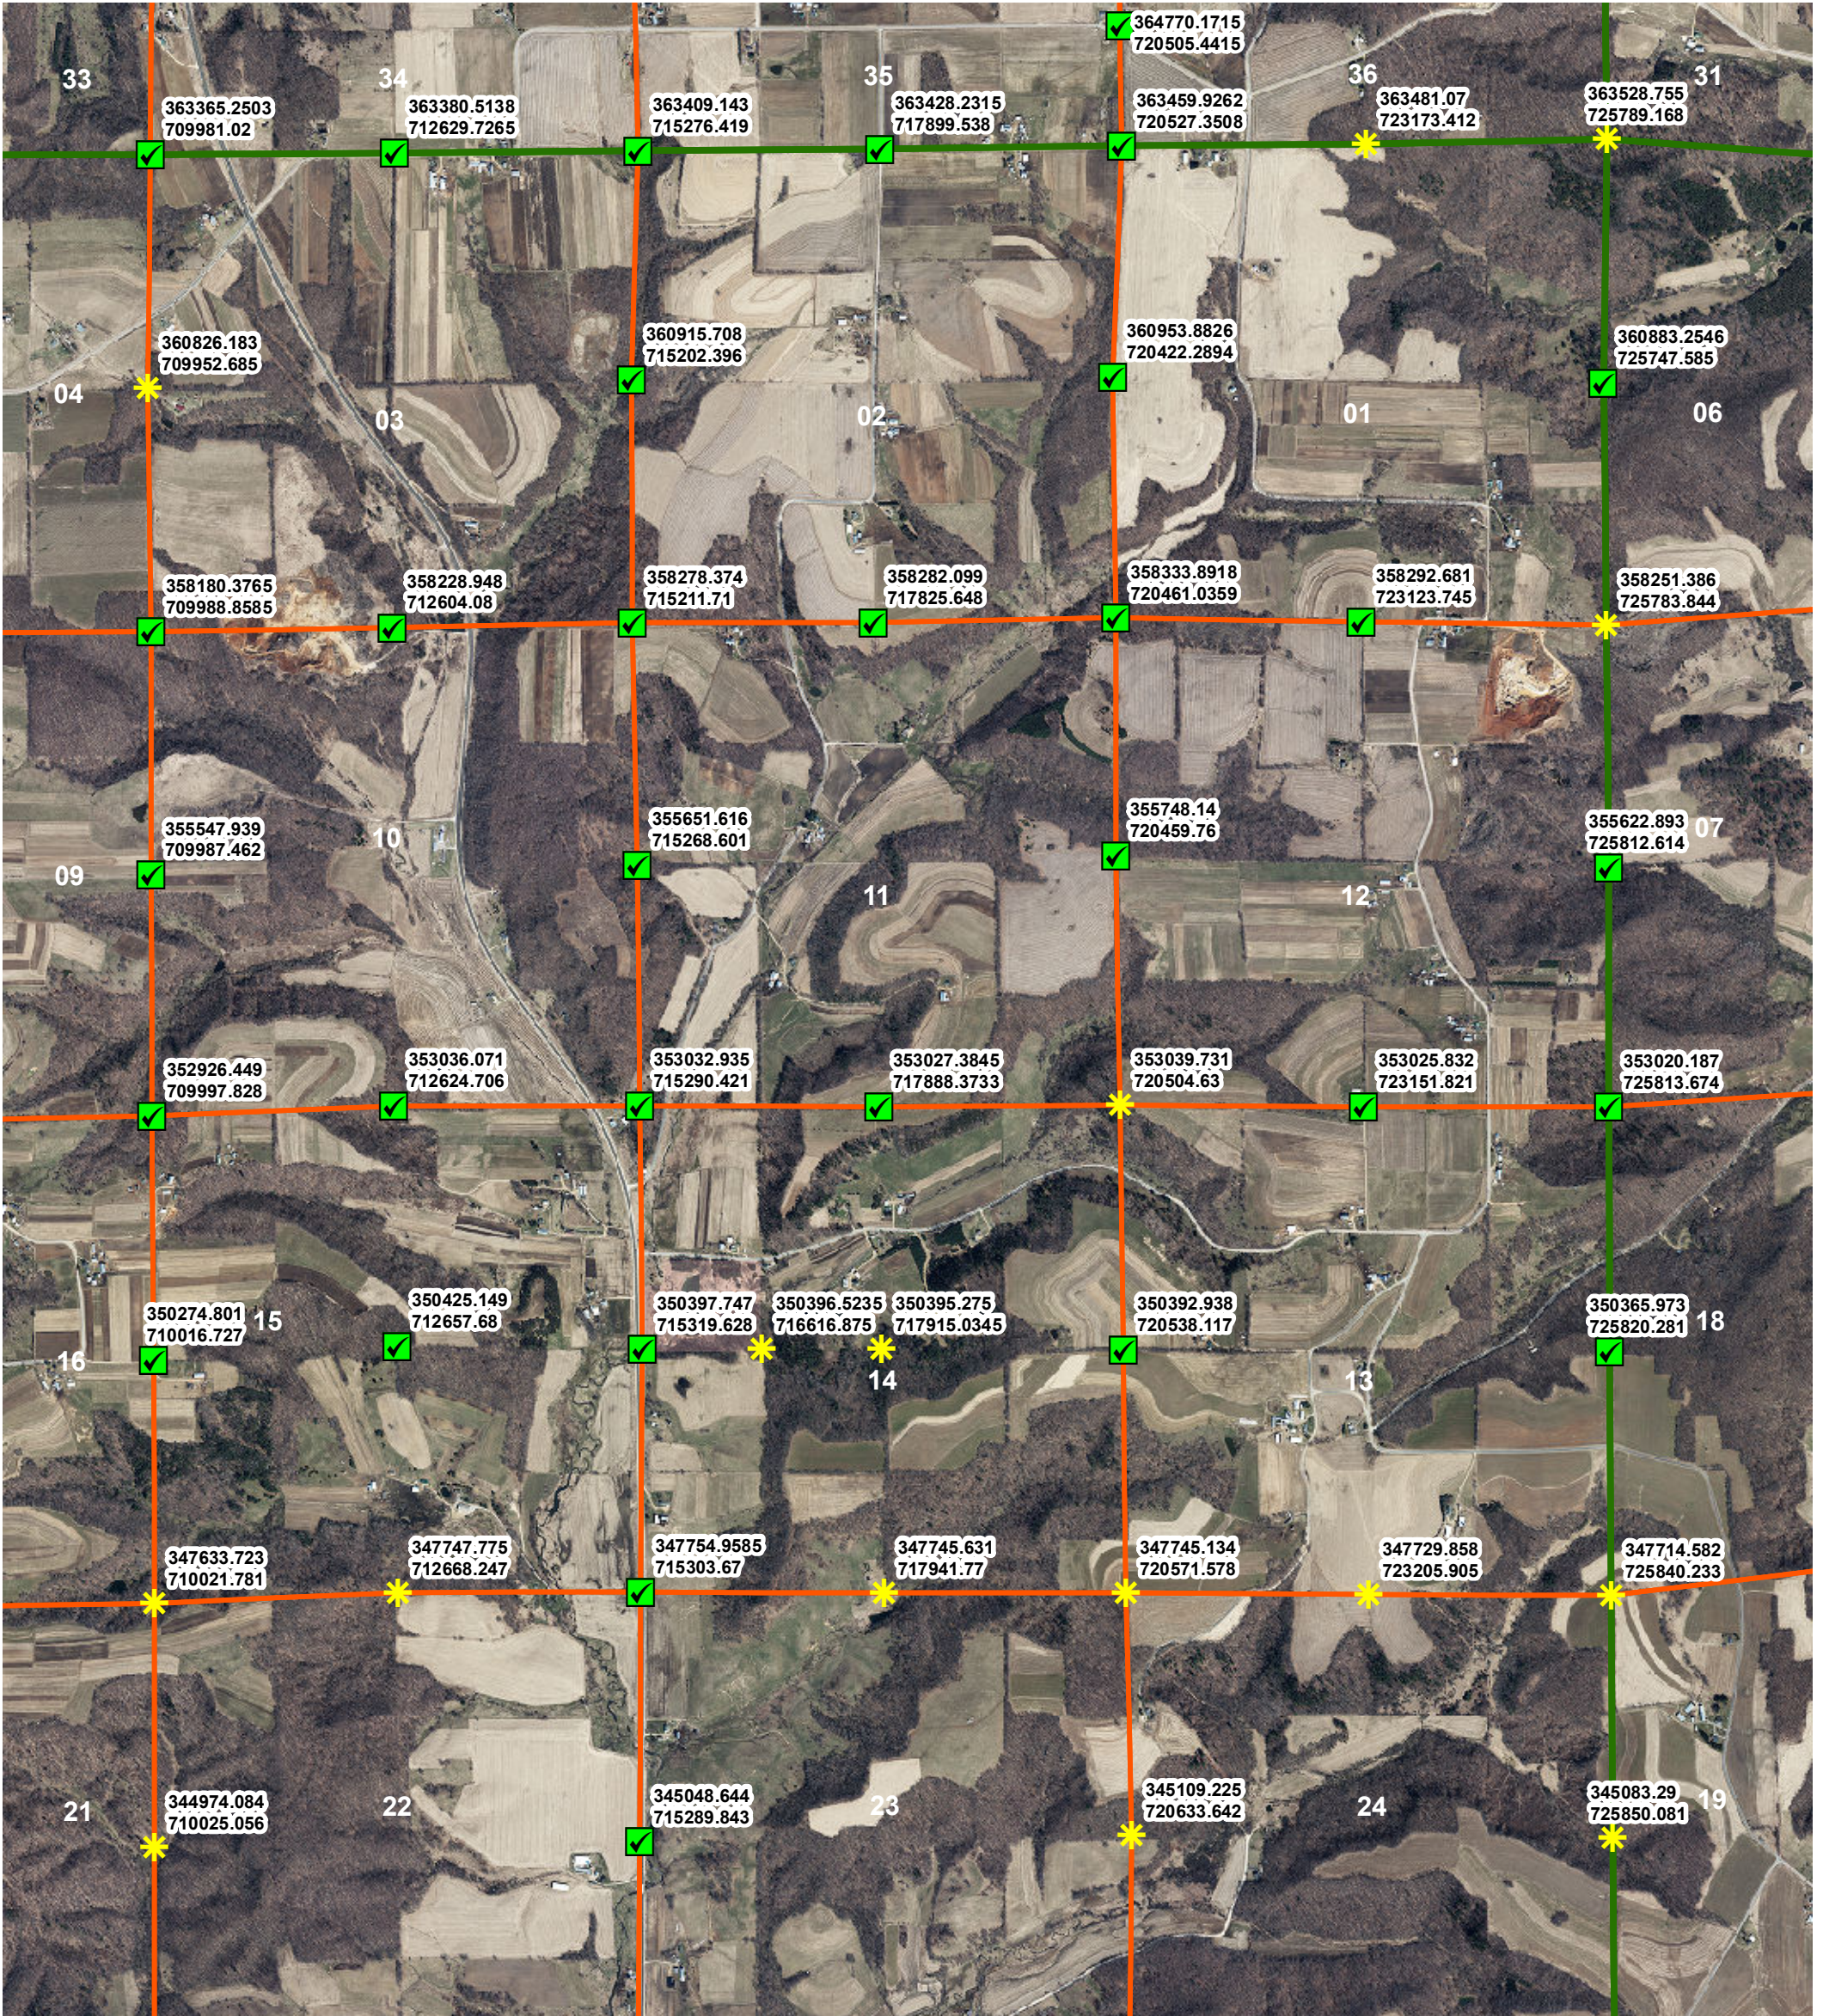

Wilton PLSs Corner Coordinates - NE

Legend

PLSS Coordinates Coordinate Method

- * Derived
- ✔ GPS

Date: 12/13/2020