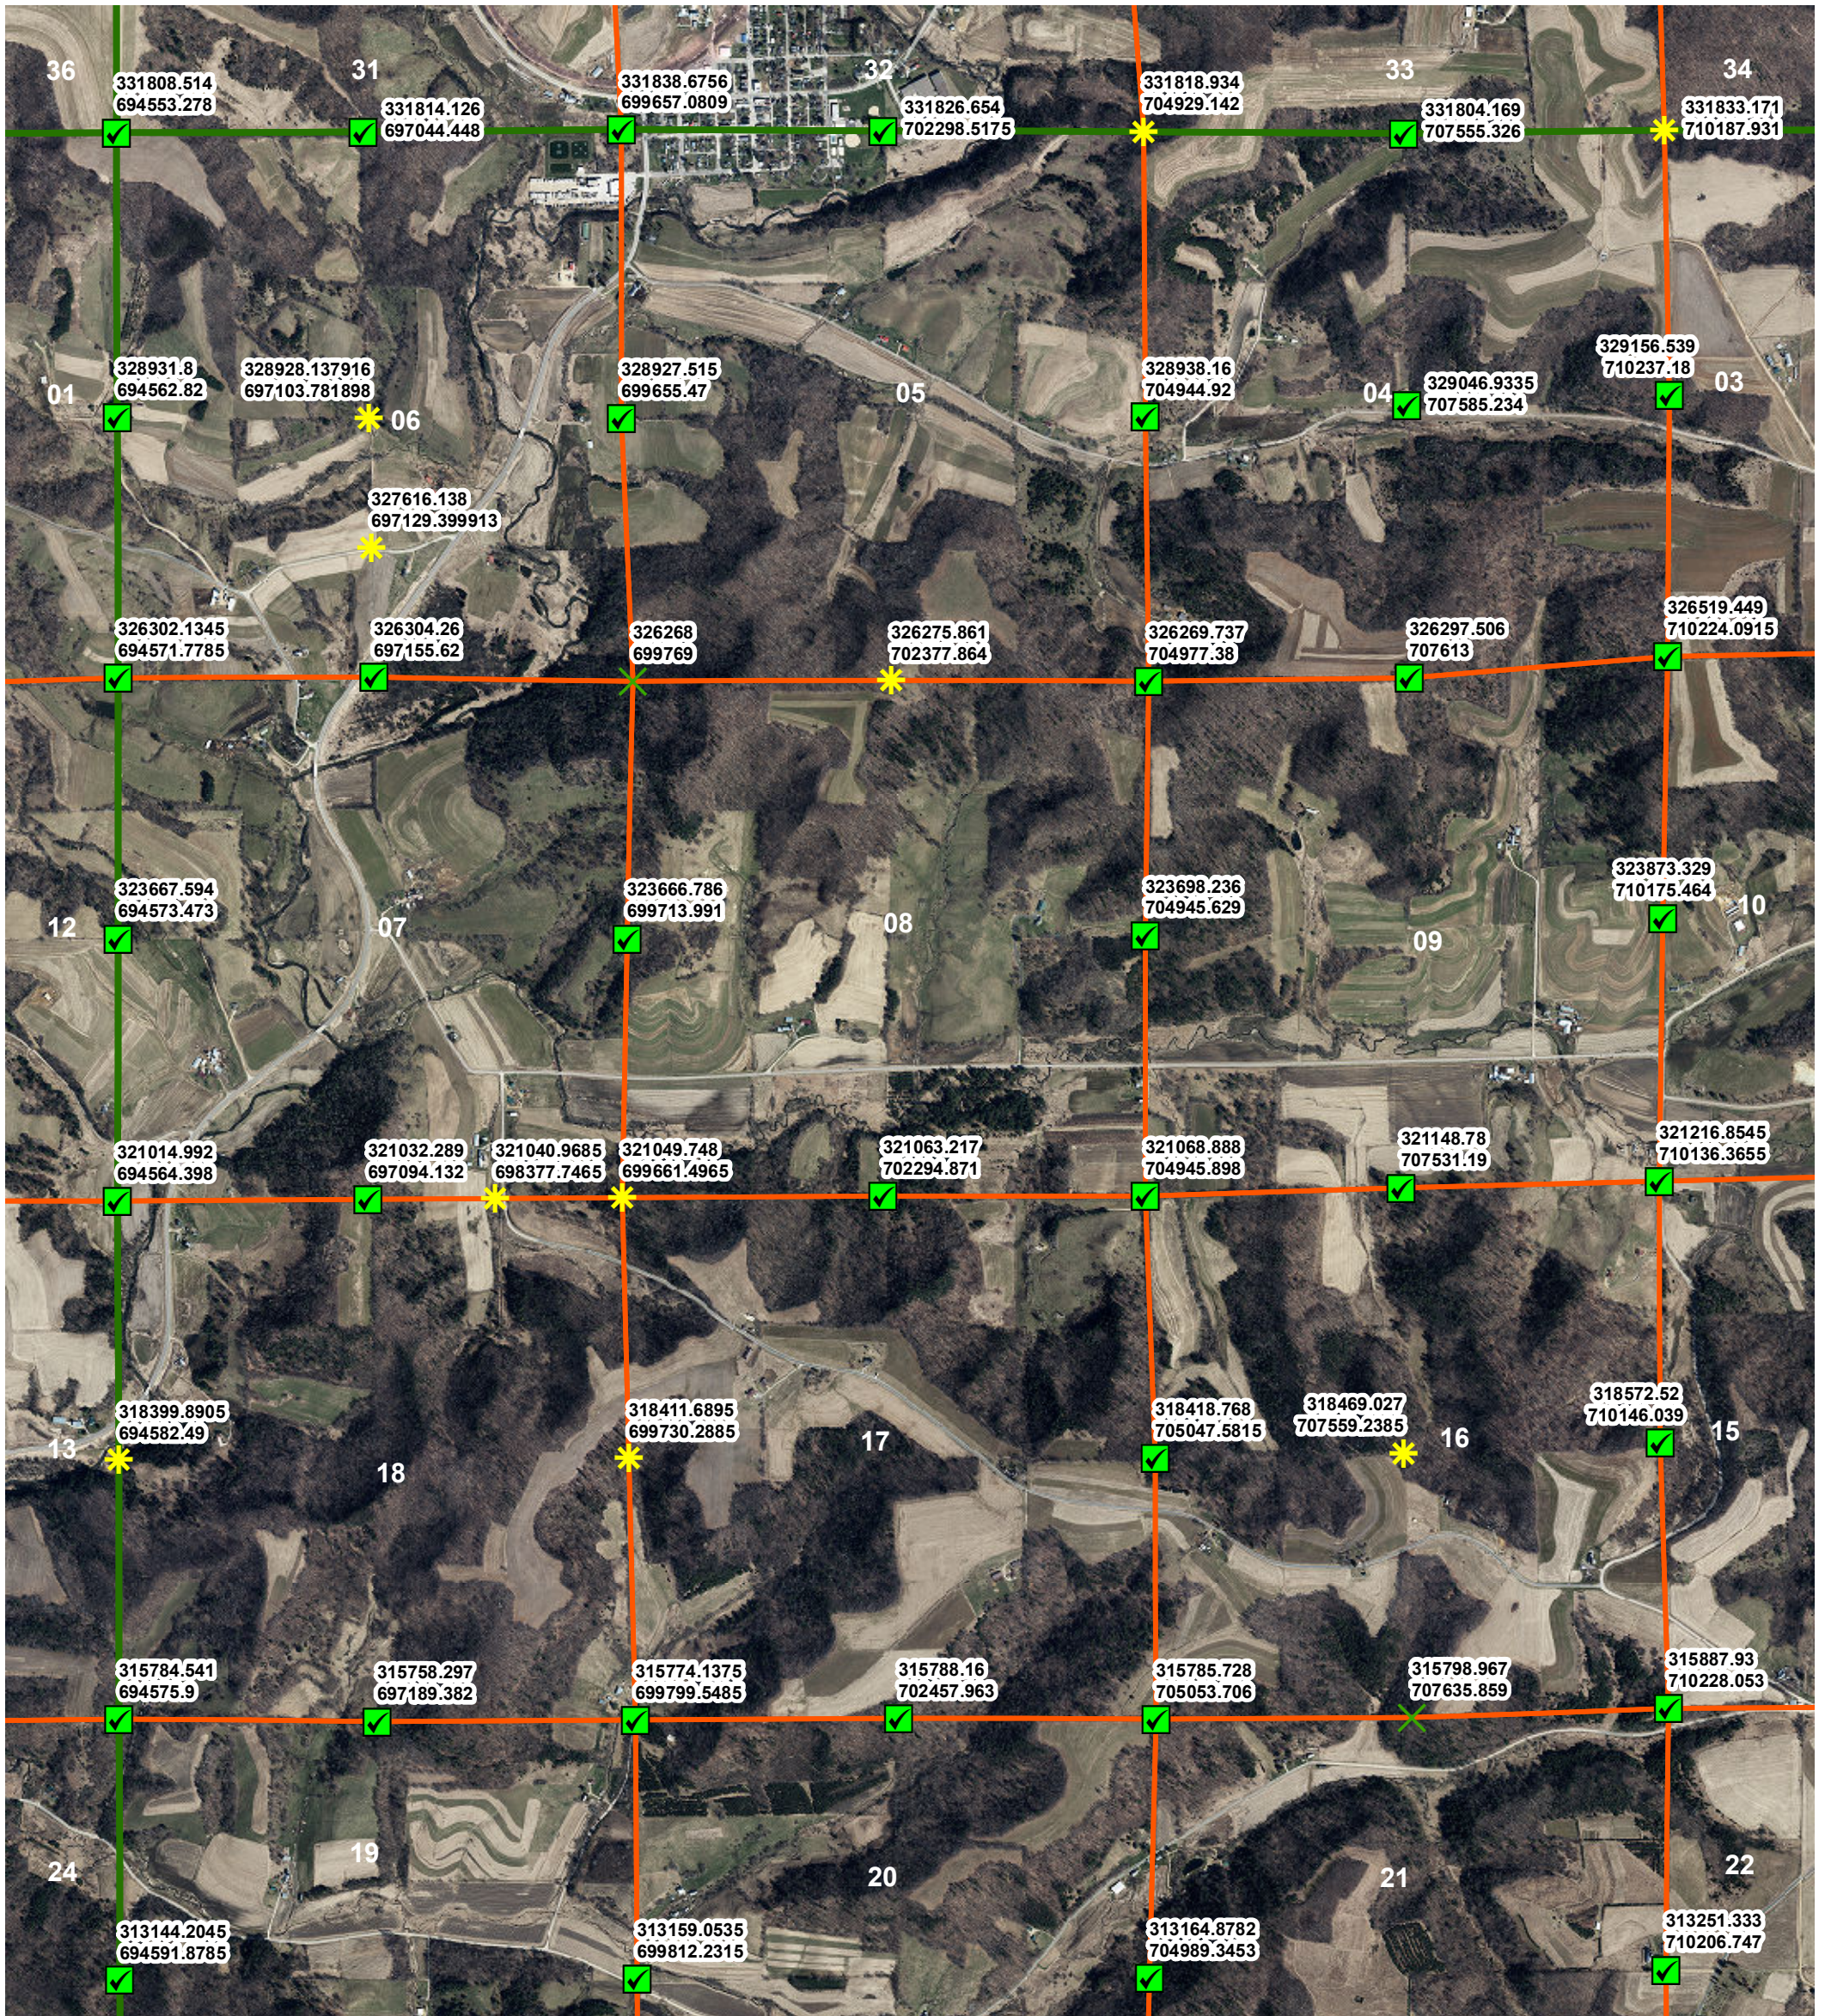

Wellington PLSS Corner Coordinates - NW

Legend

PLSS Coordinates

Coordinate Method

- ✱ Derived
- ✔ GPS
- ✕ Survey