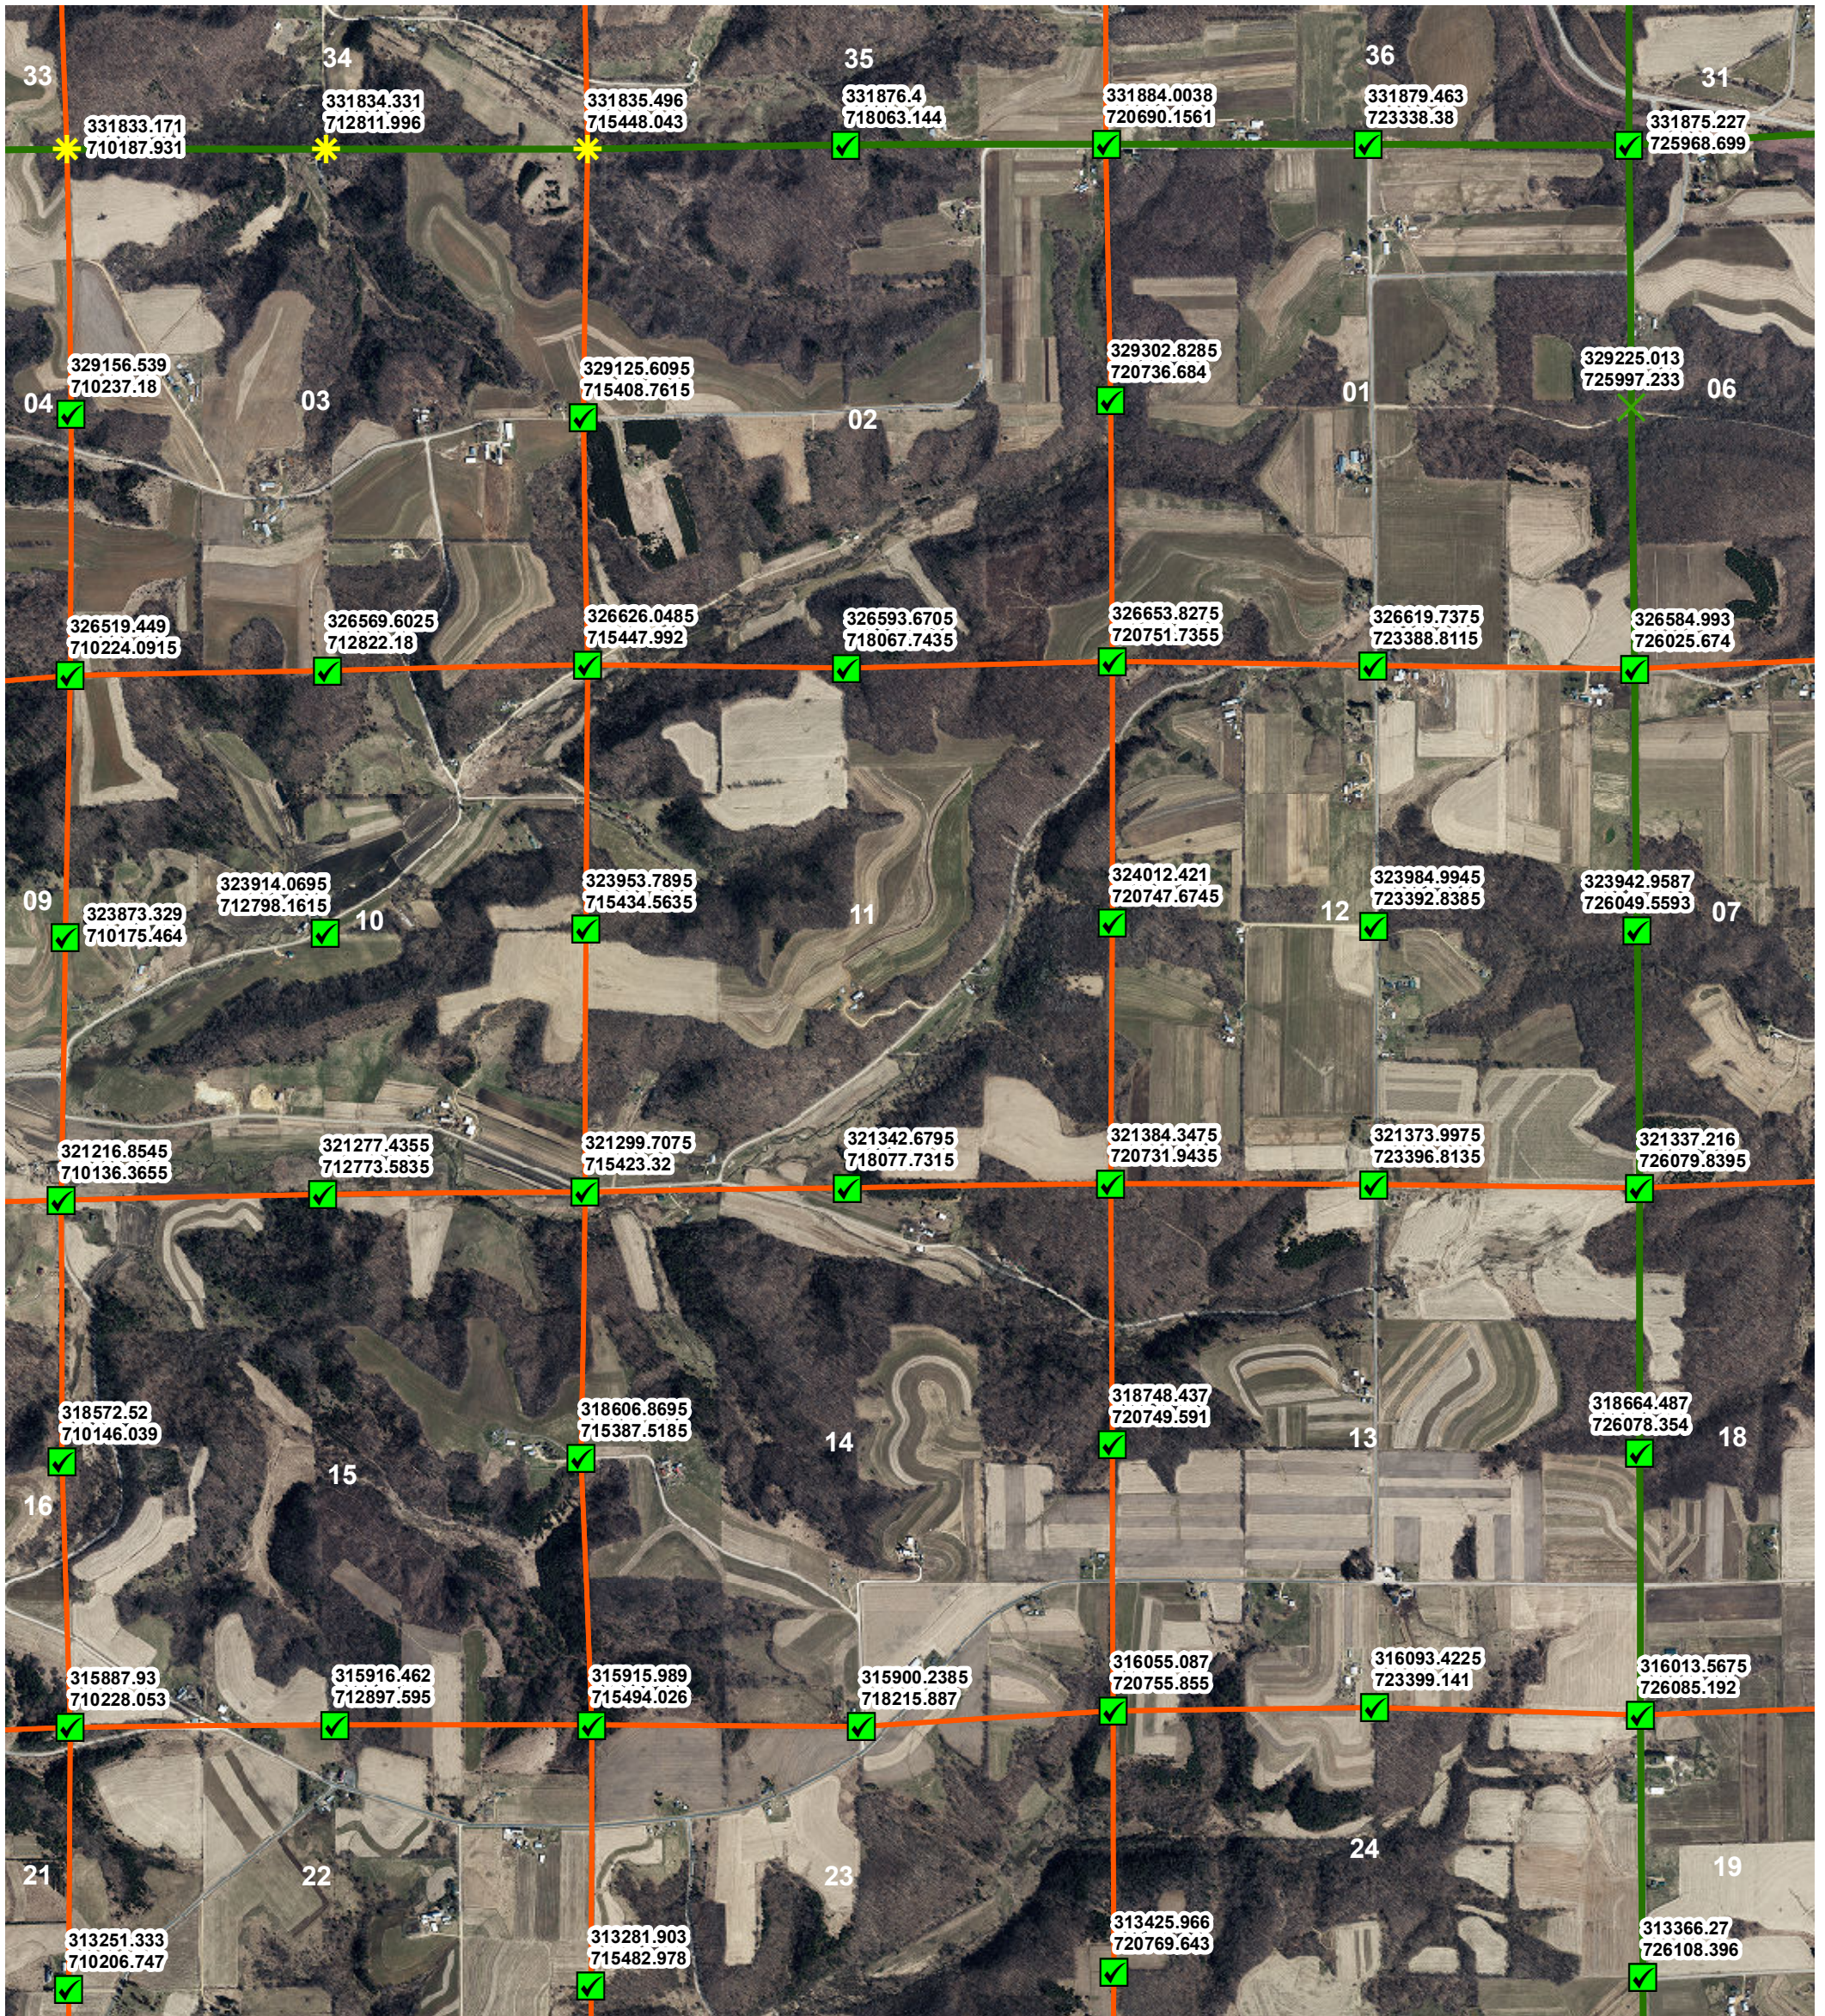

Wellington PLSS Corner Coordinates - NE

Legend

PLSS Coordinates

Coordinate Method

- ✱ Derived
- ✔ GPS
- ✕ Survey