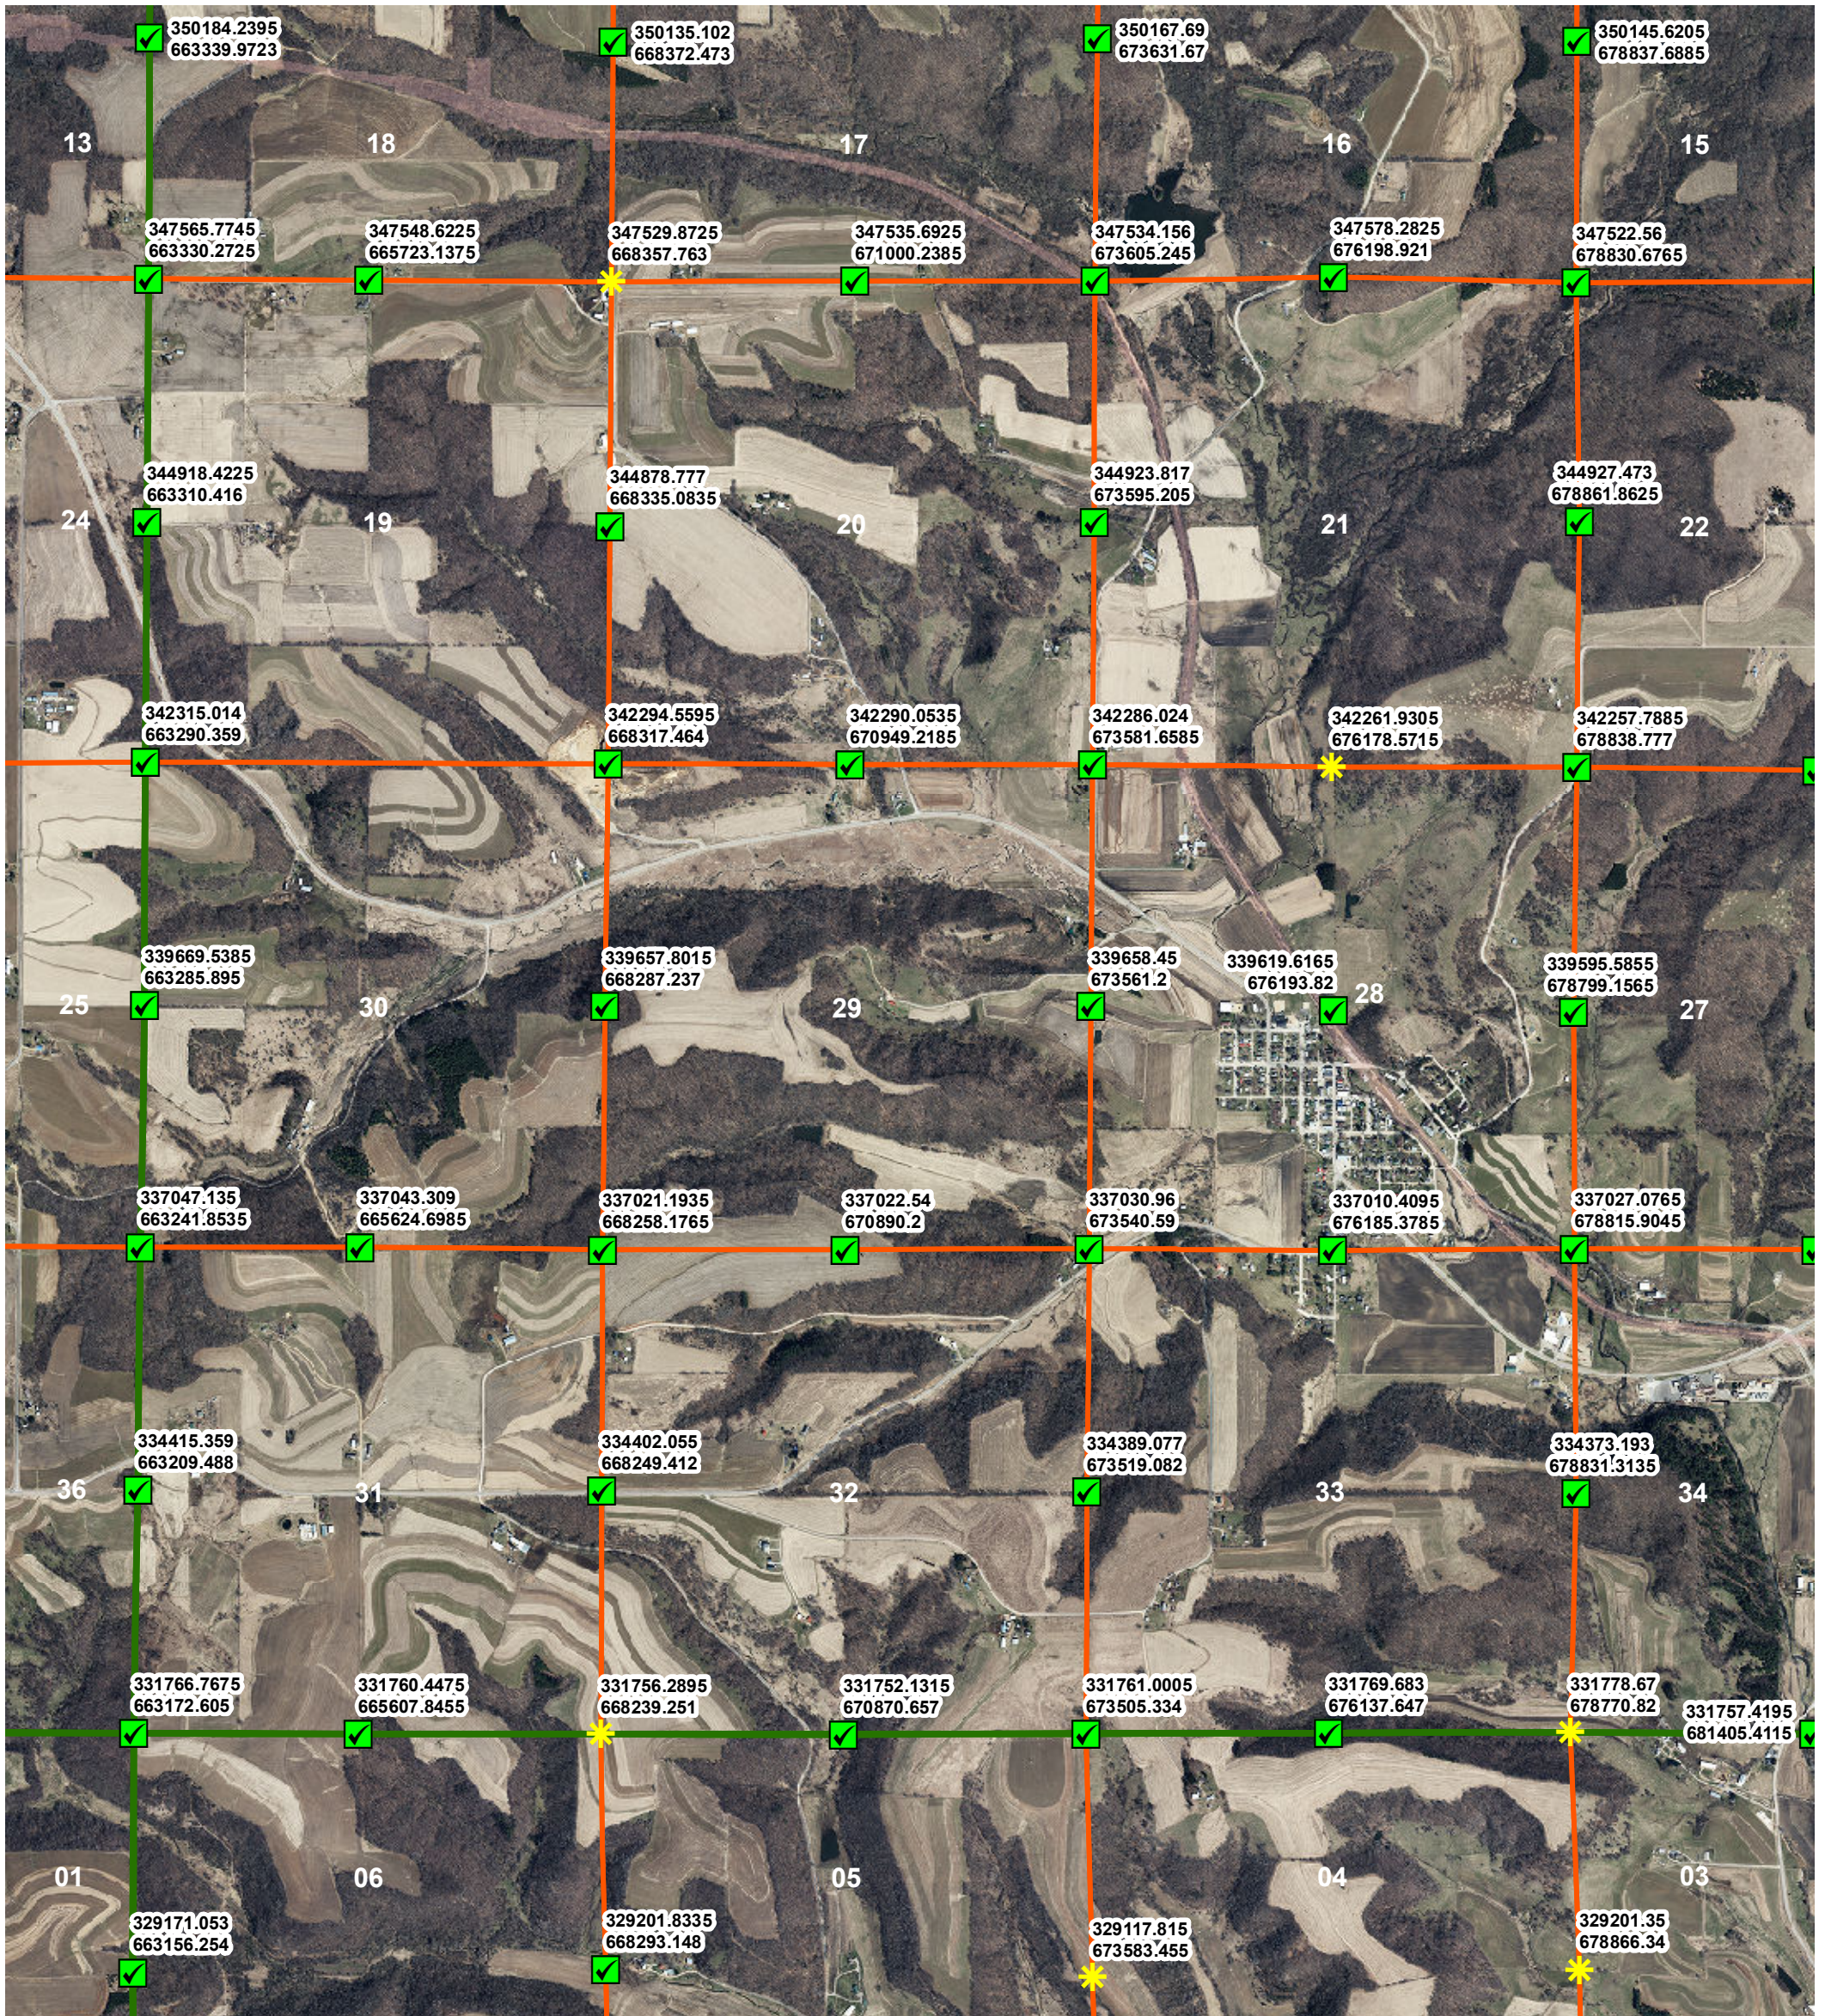

Ridgeville PLSS Corner Coordinates - SW

Legend

PLSS Coordinates Coordinate Method

- ★ Derived
- ✔ GPS

Date: 12/11/2020