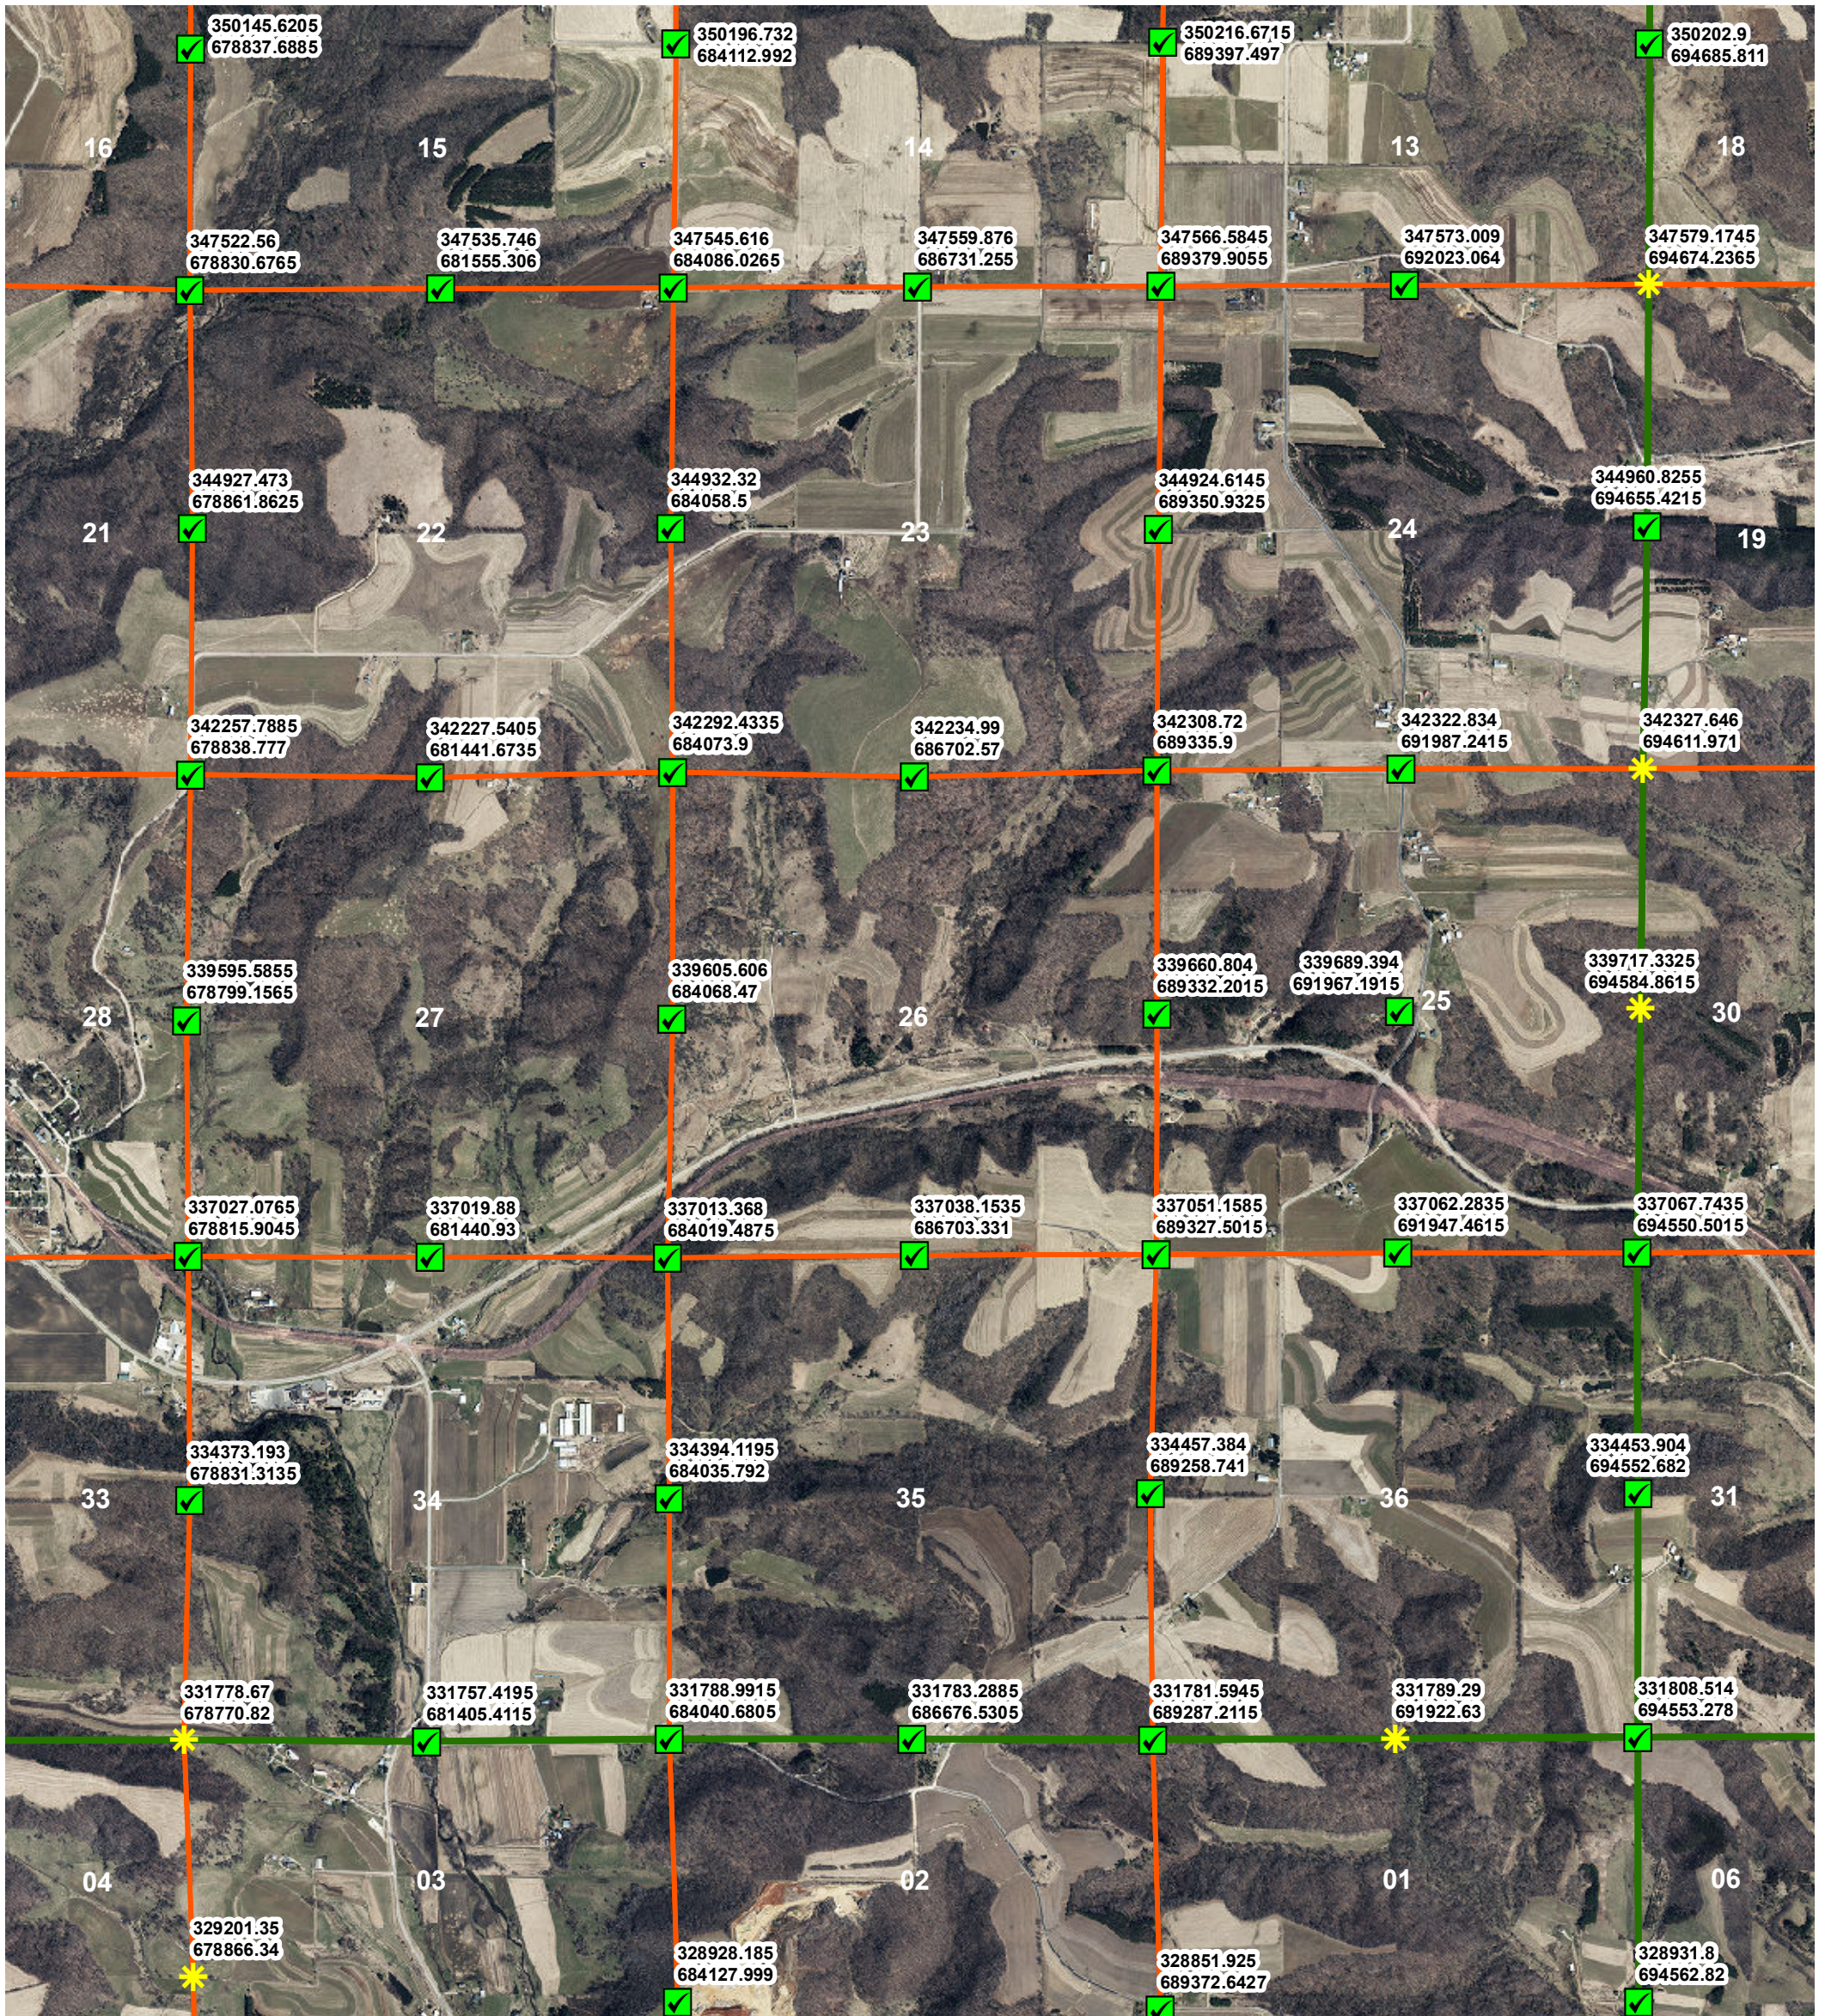

Ridgeville PLSS Corner Coordinates - SE

Legend

PLSS Coordinates Coordinate Method

- * Derived
- ✔ GPS

Date: 12/11/2020