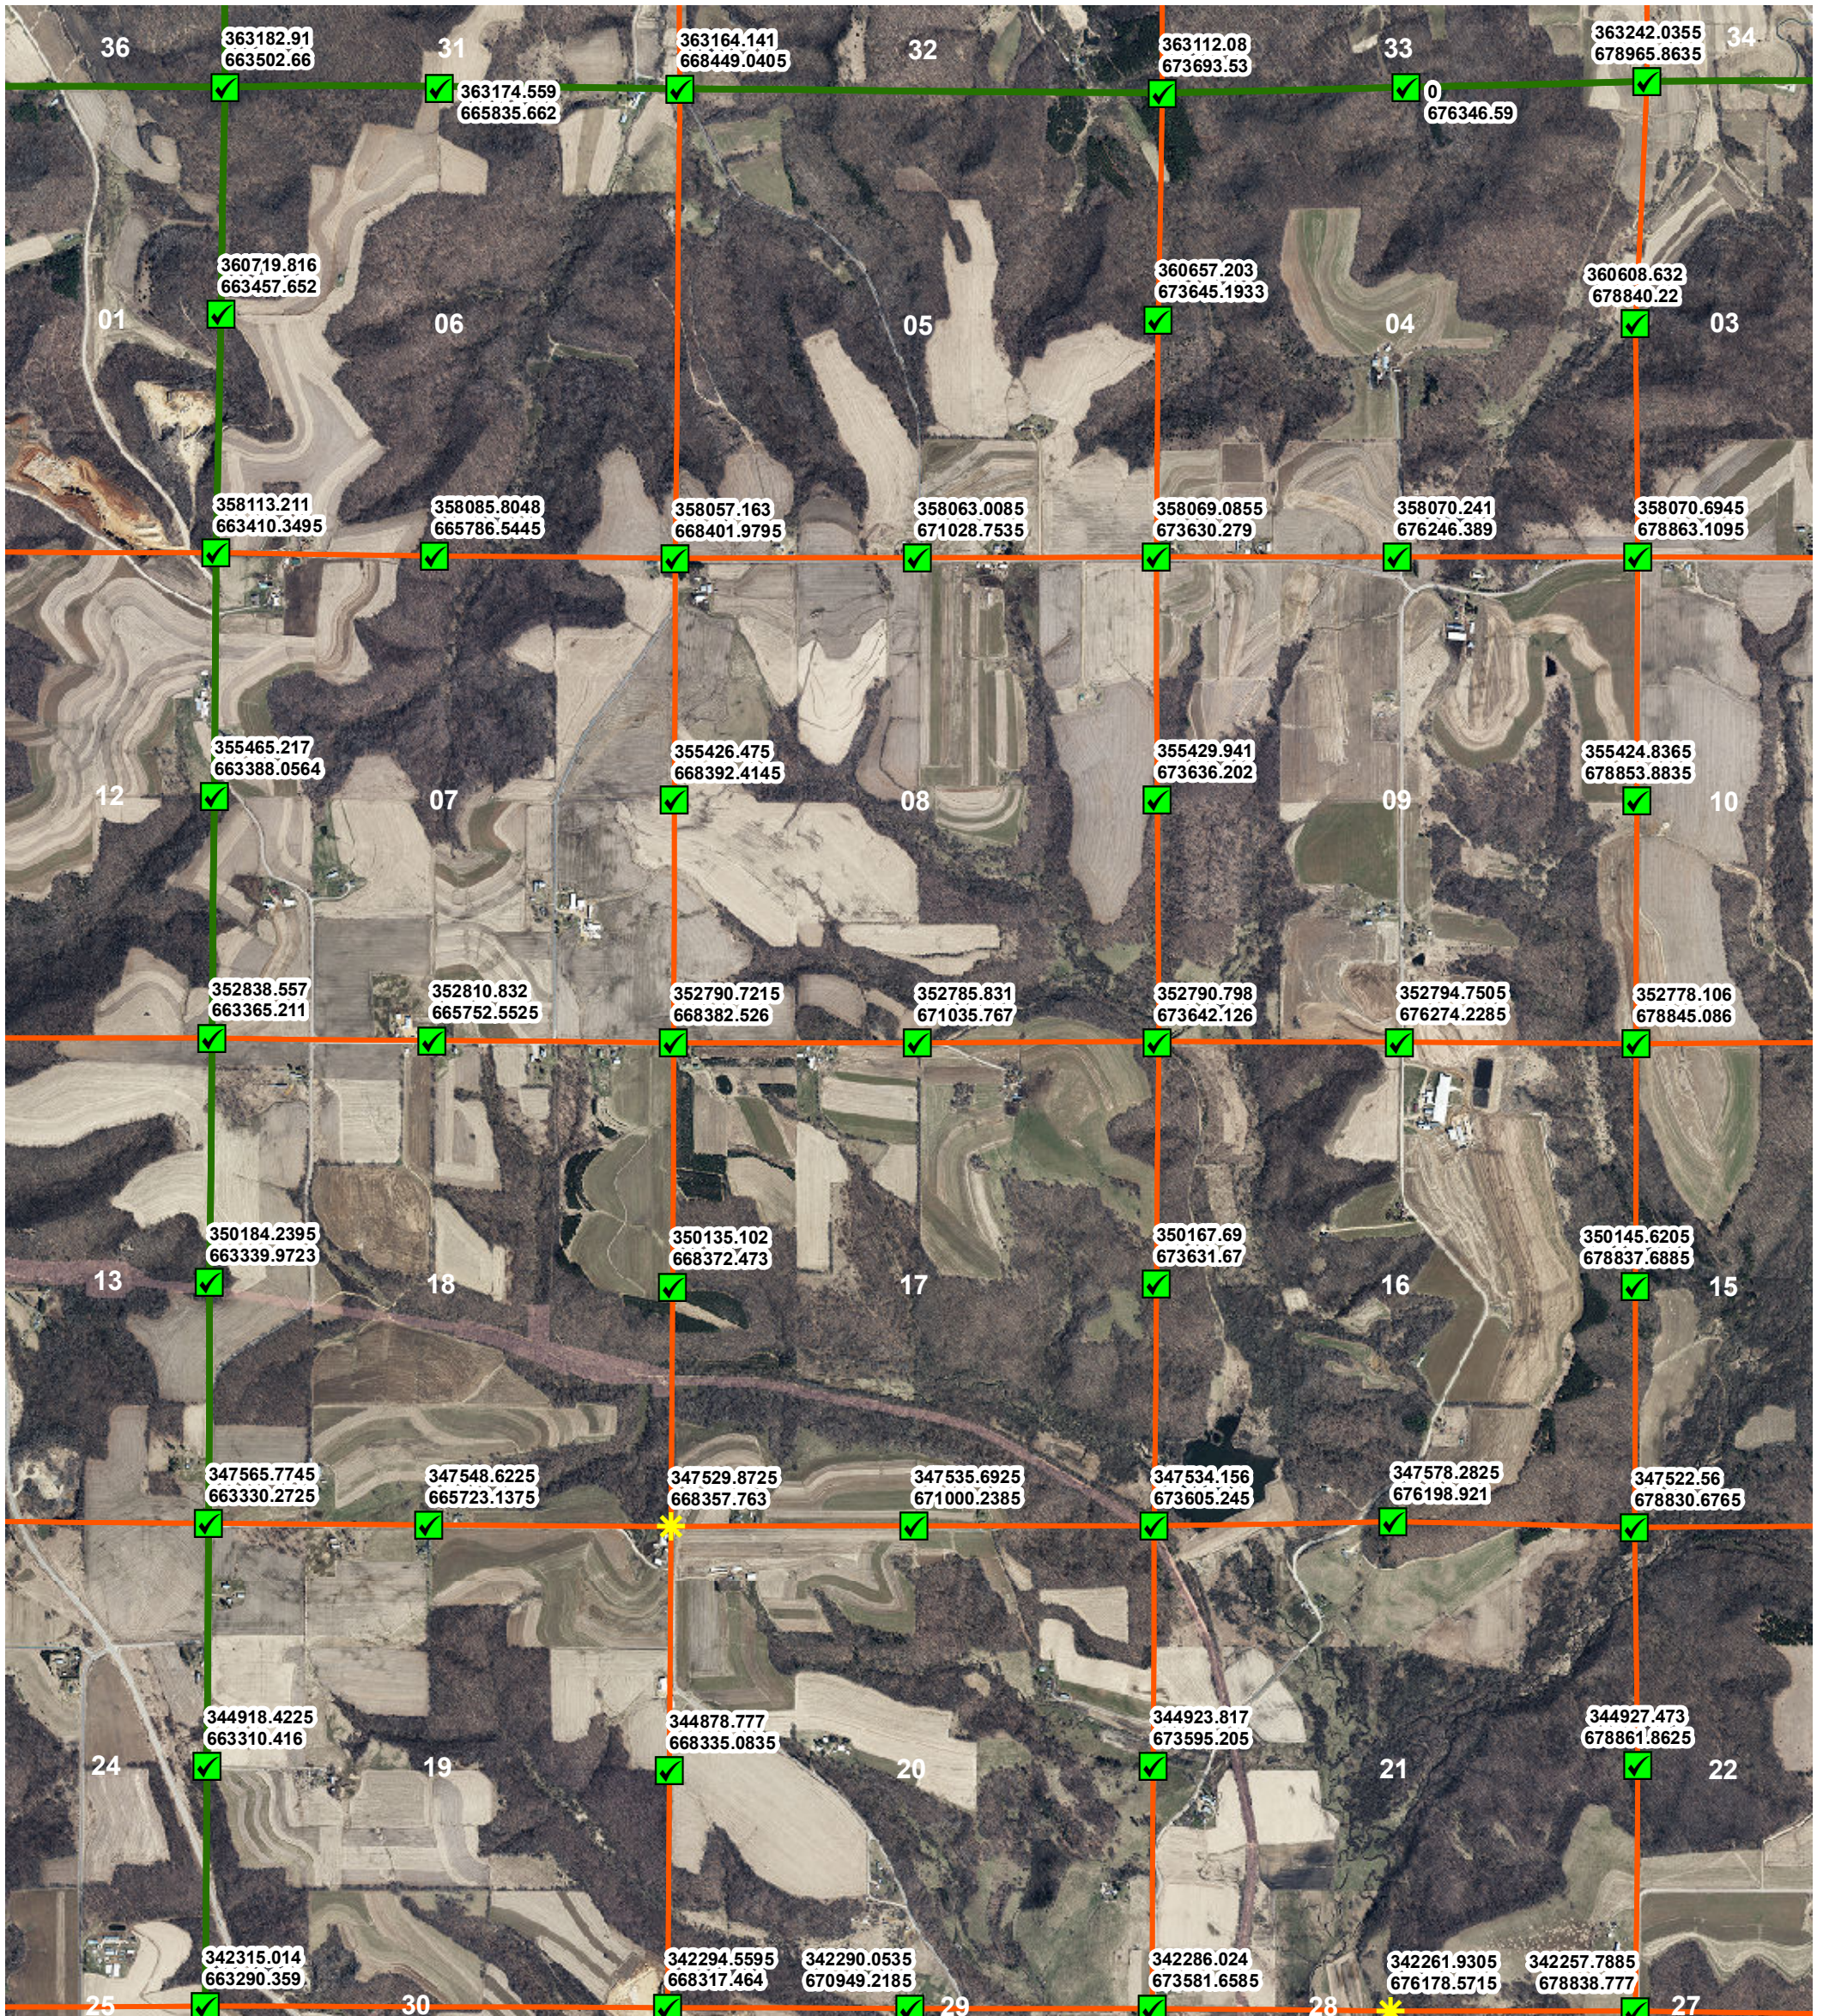

Ridgeville PLSS Corner Coordinates - NW

Legend

PLSS Coordinates Coordinate Method

- * Derived
- ✔ GPS

Date: 12/11/2020