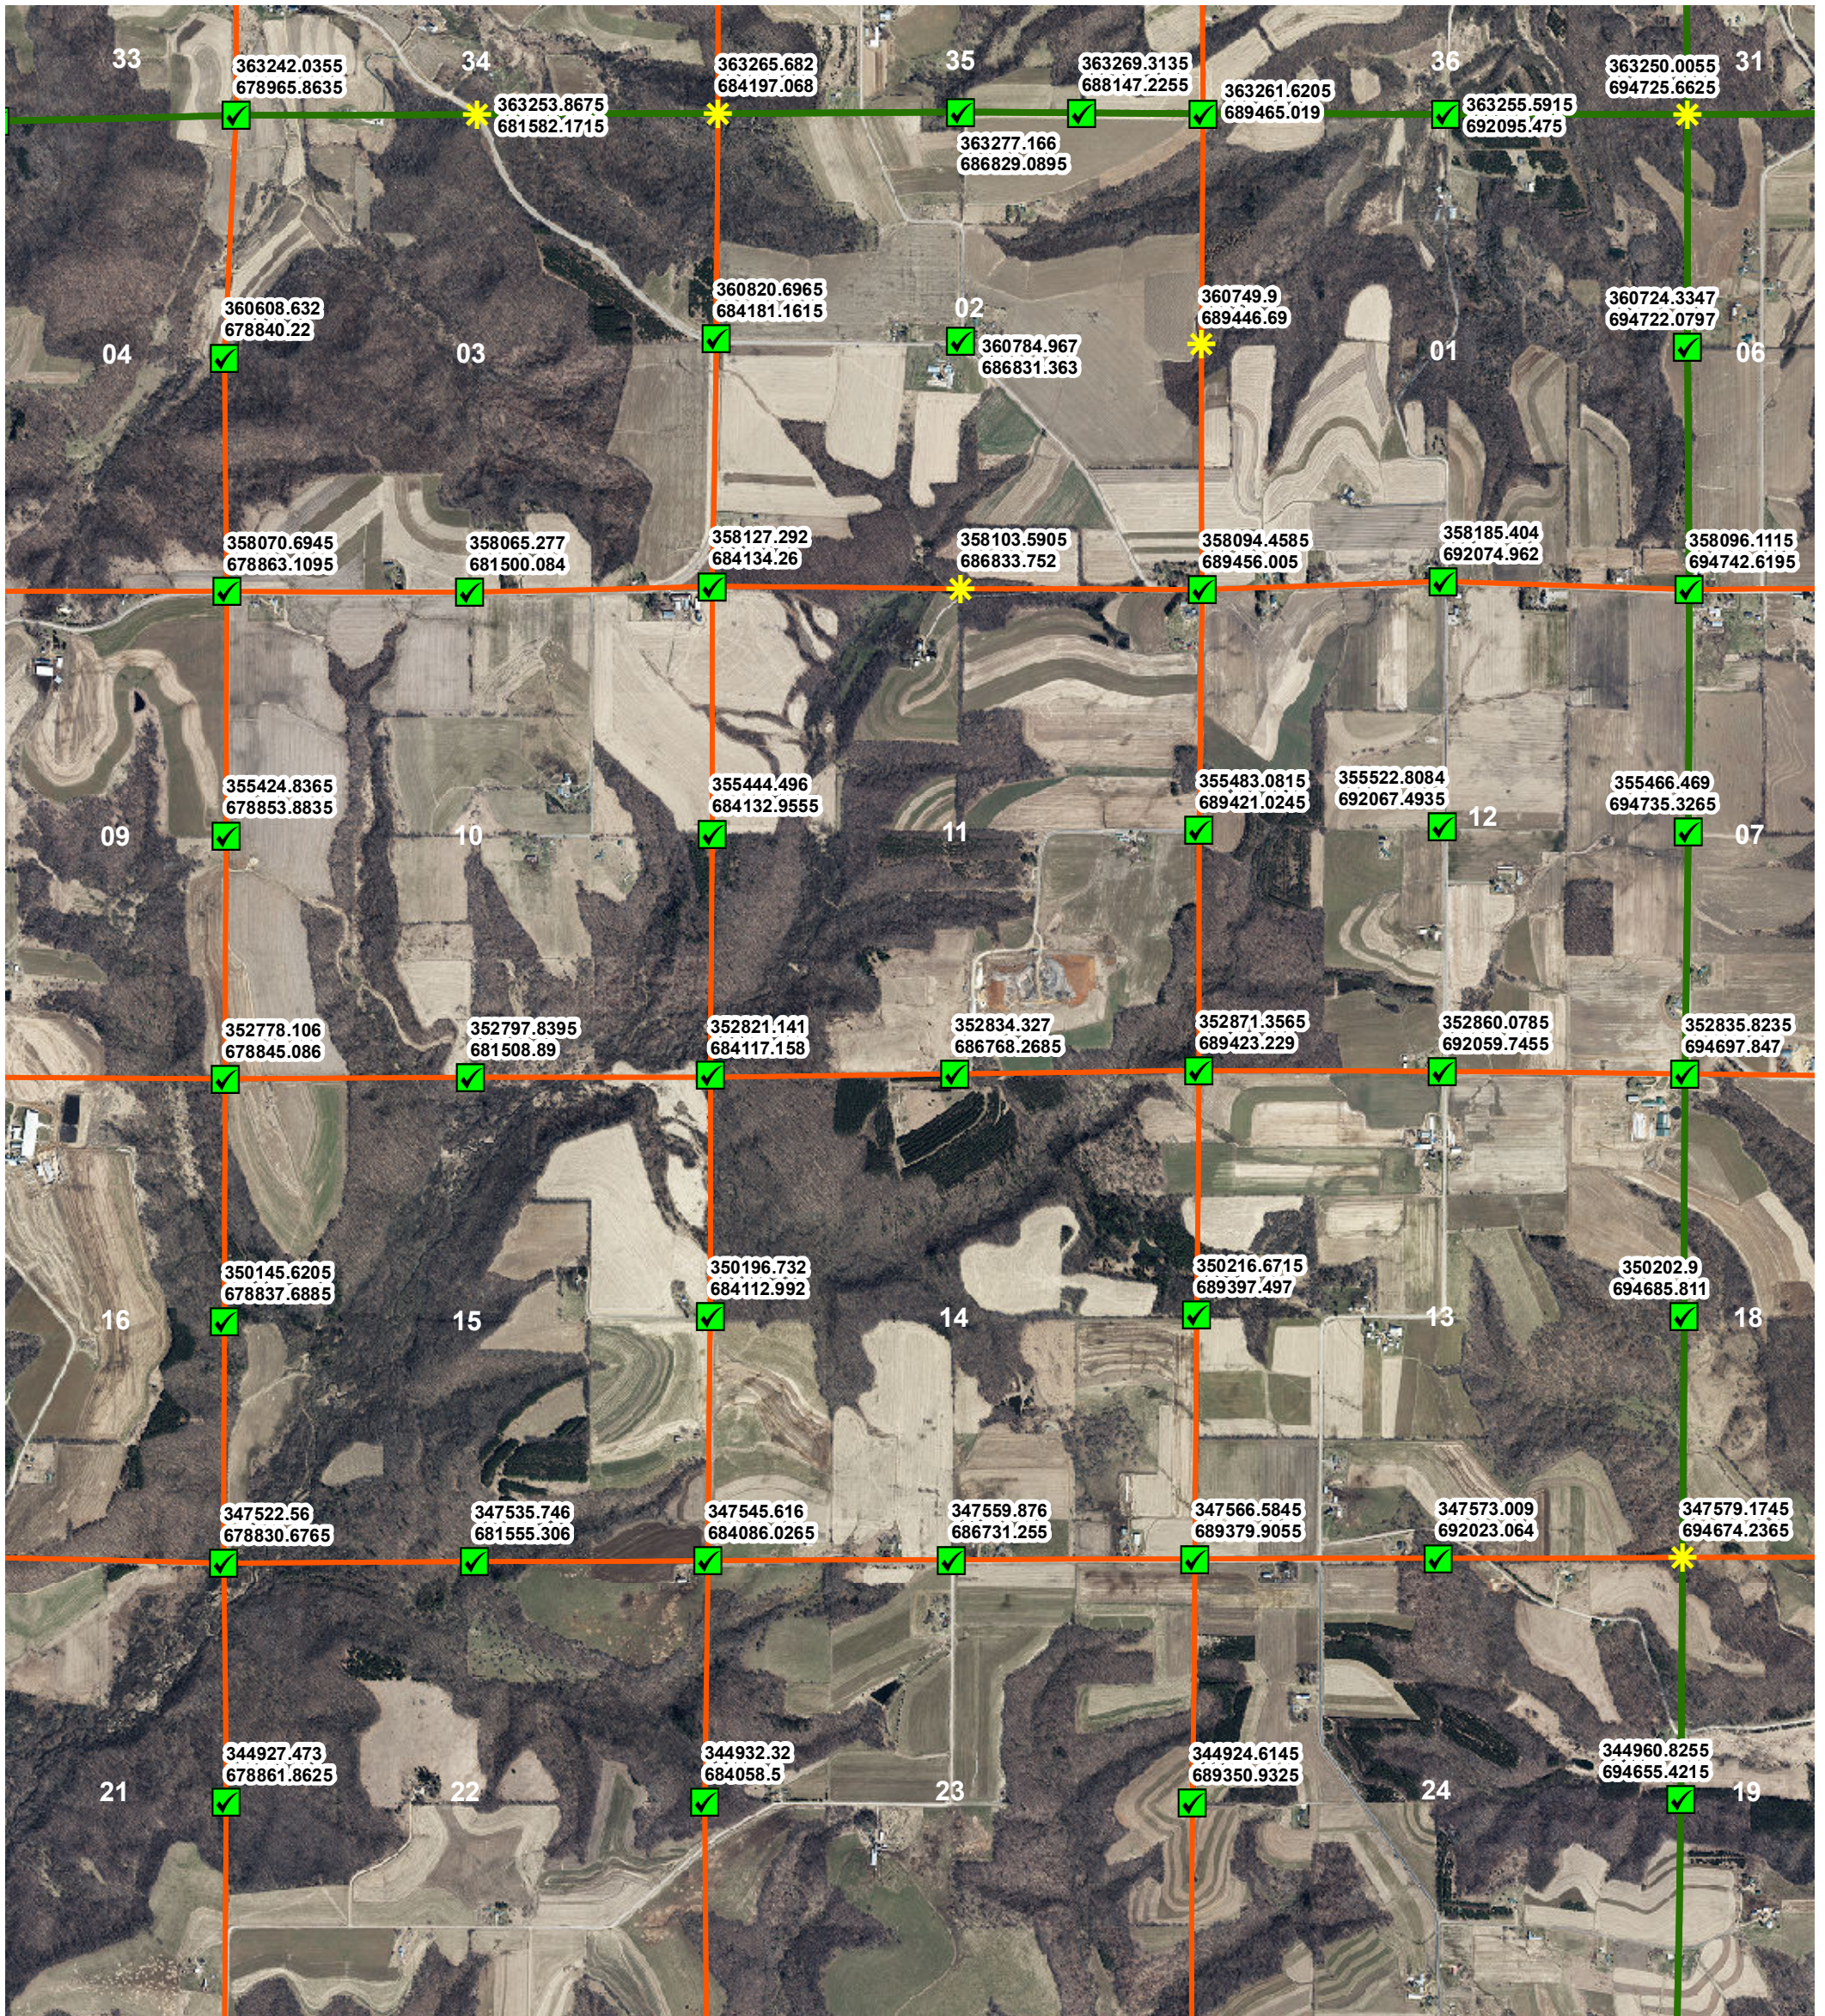

# Ridgeville PLSS Corner Coordinates - NE

## Legend

### PLSS Coordinates Coordinate Method

- \* Derived
- ✔ GPS