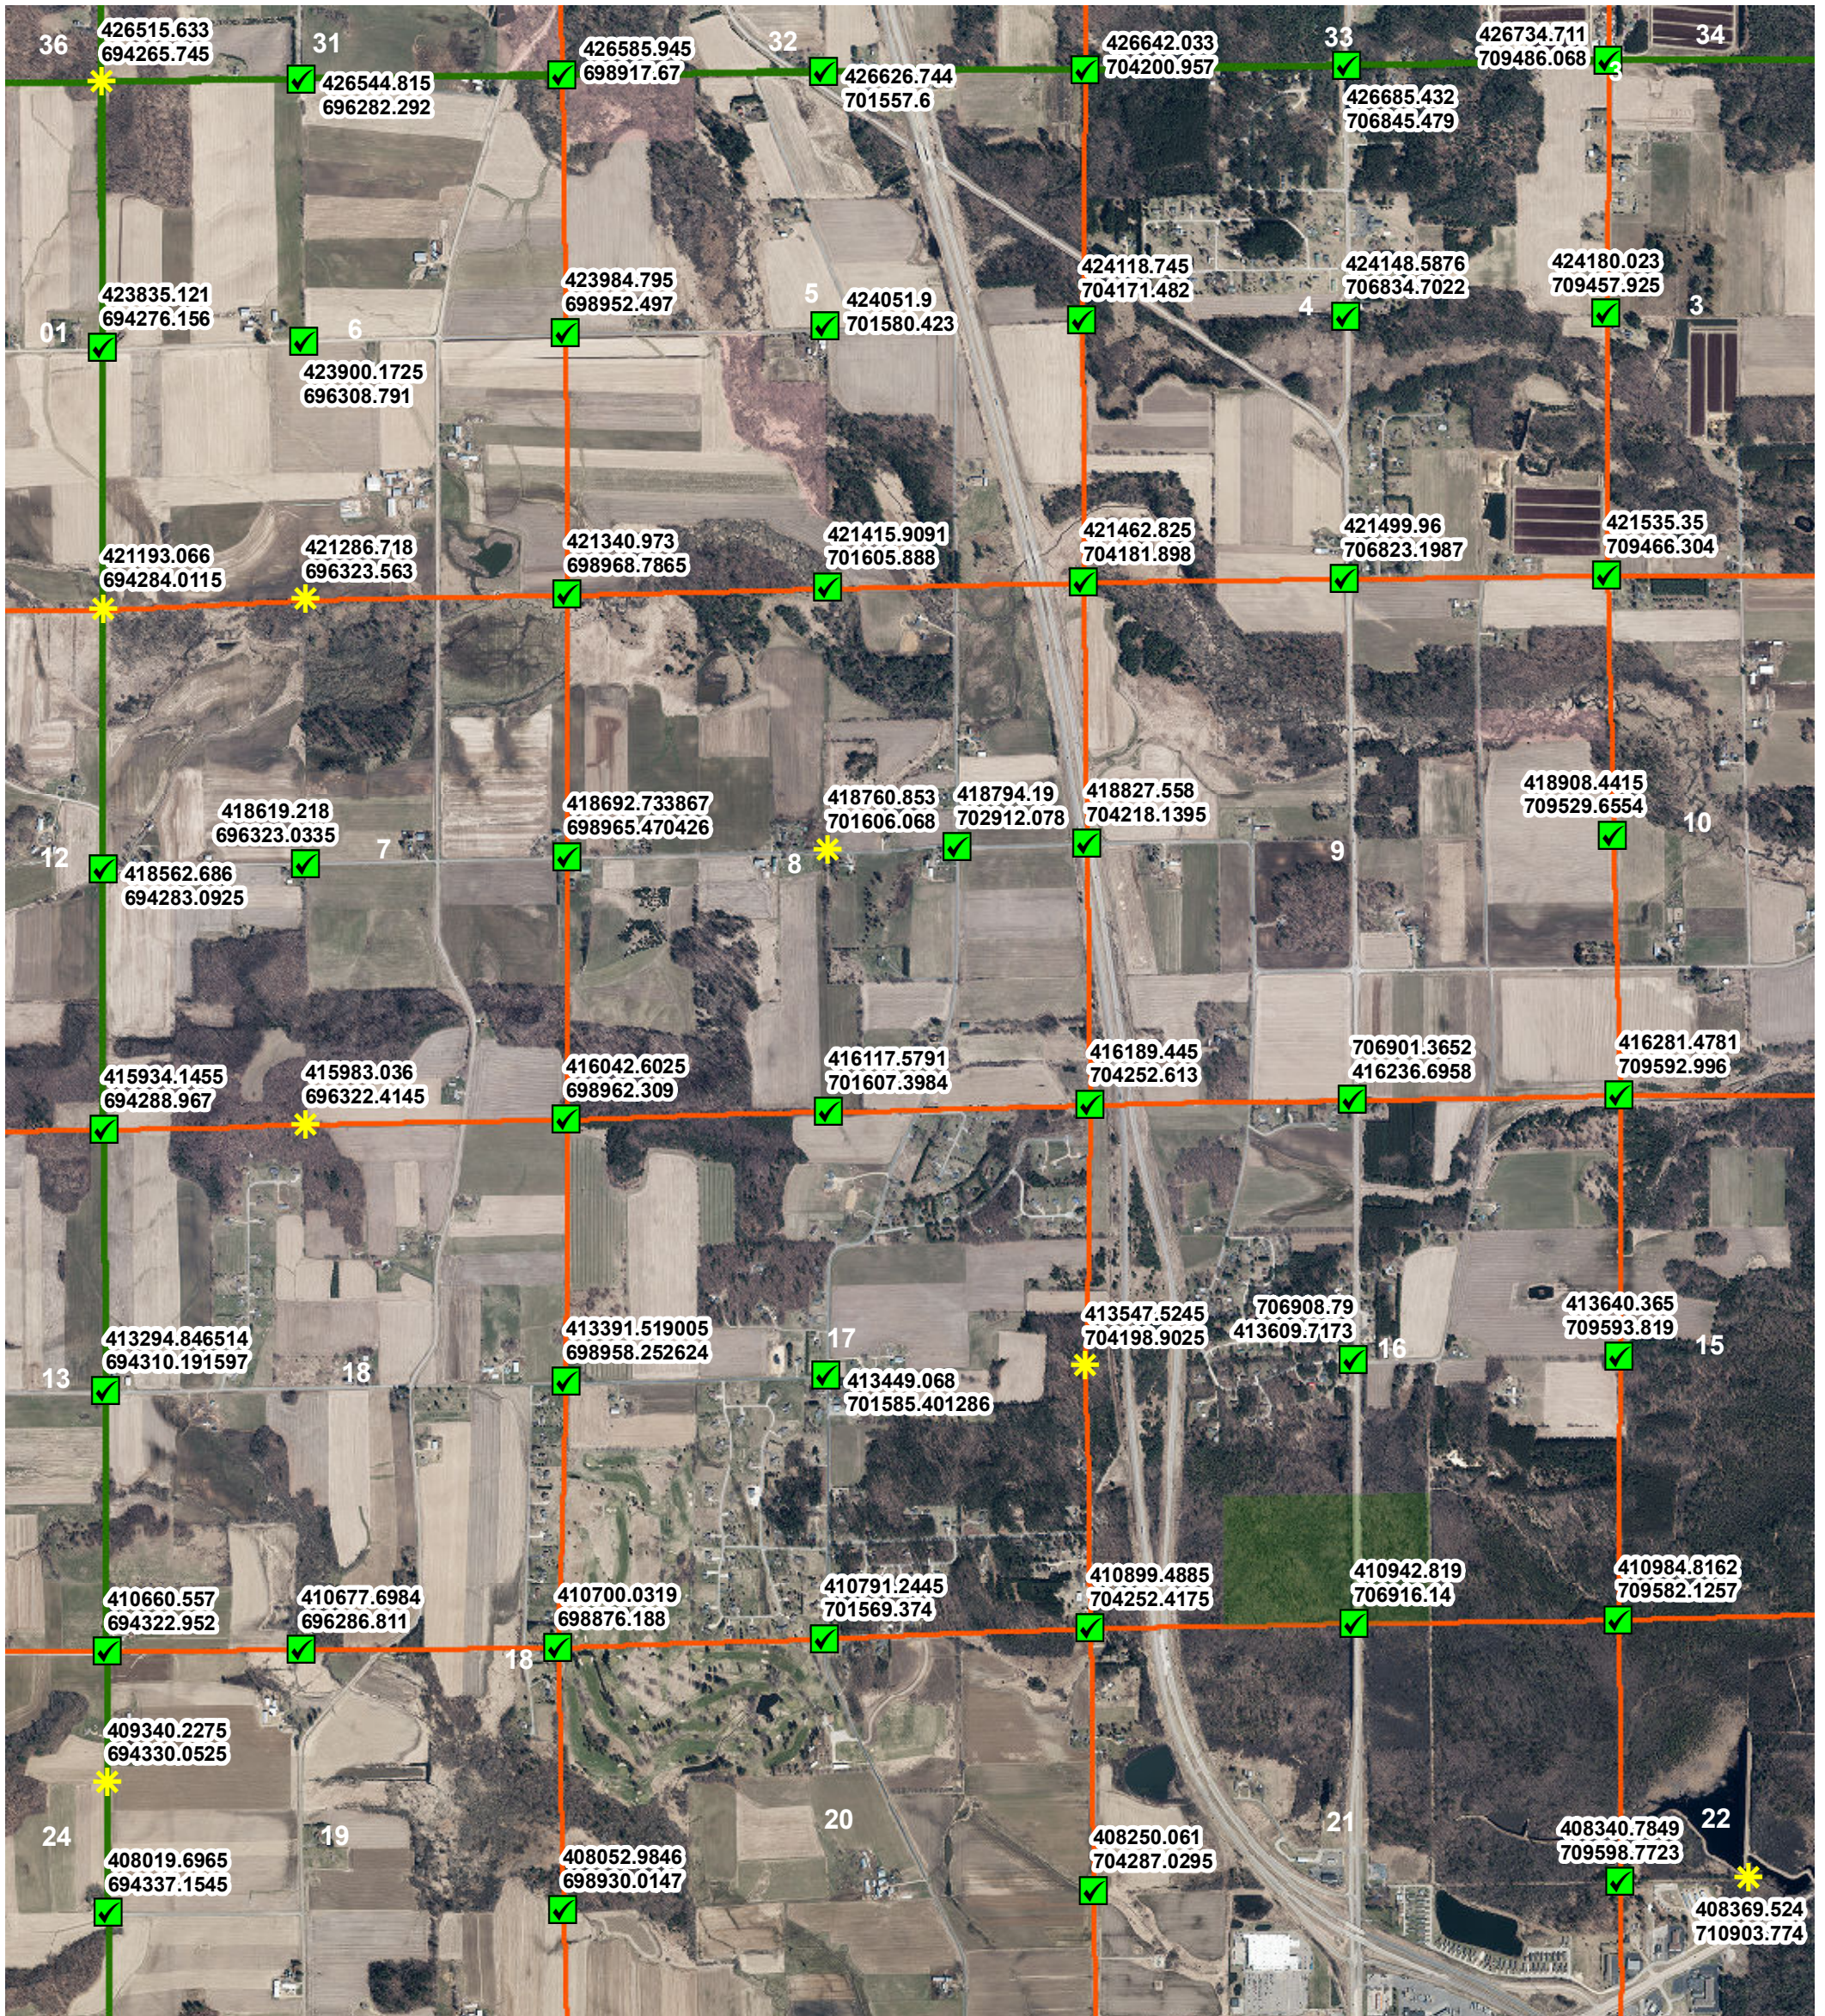

LaGrange PLSS Corner Coordinates - NW

Legend

PLSS Coordinates

Coordinate Method

* Derived

✓ GPS

■ Monroe County Forest

Date: 12/13/2020