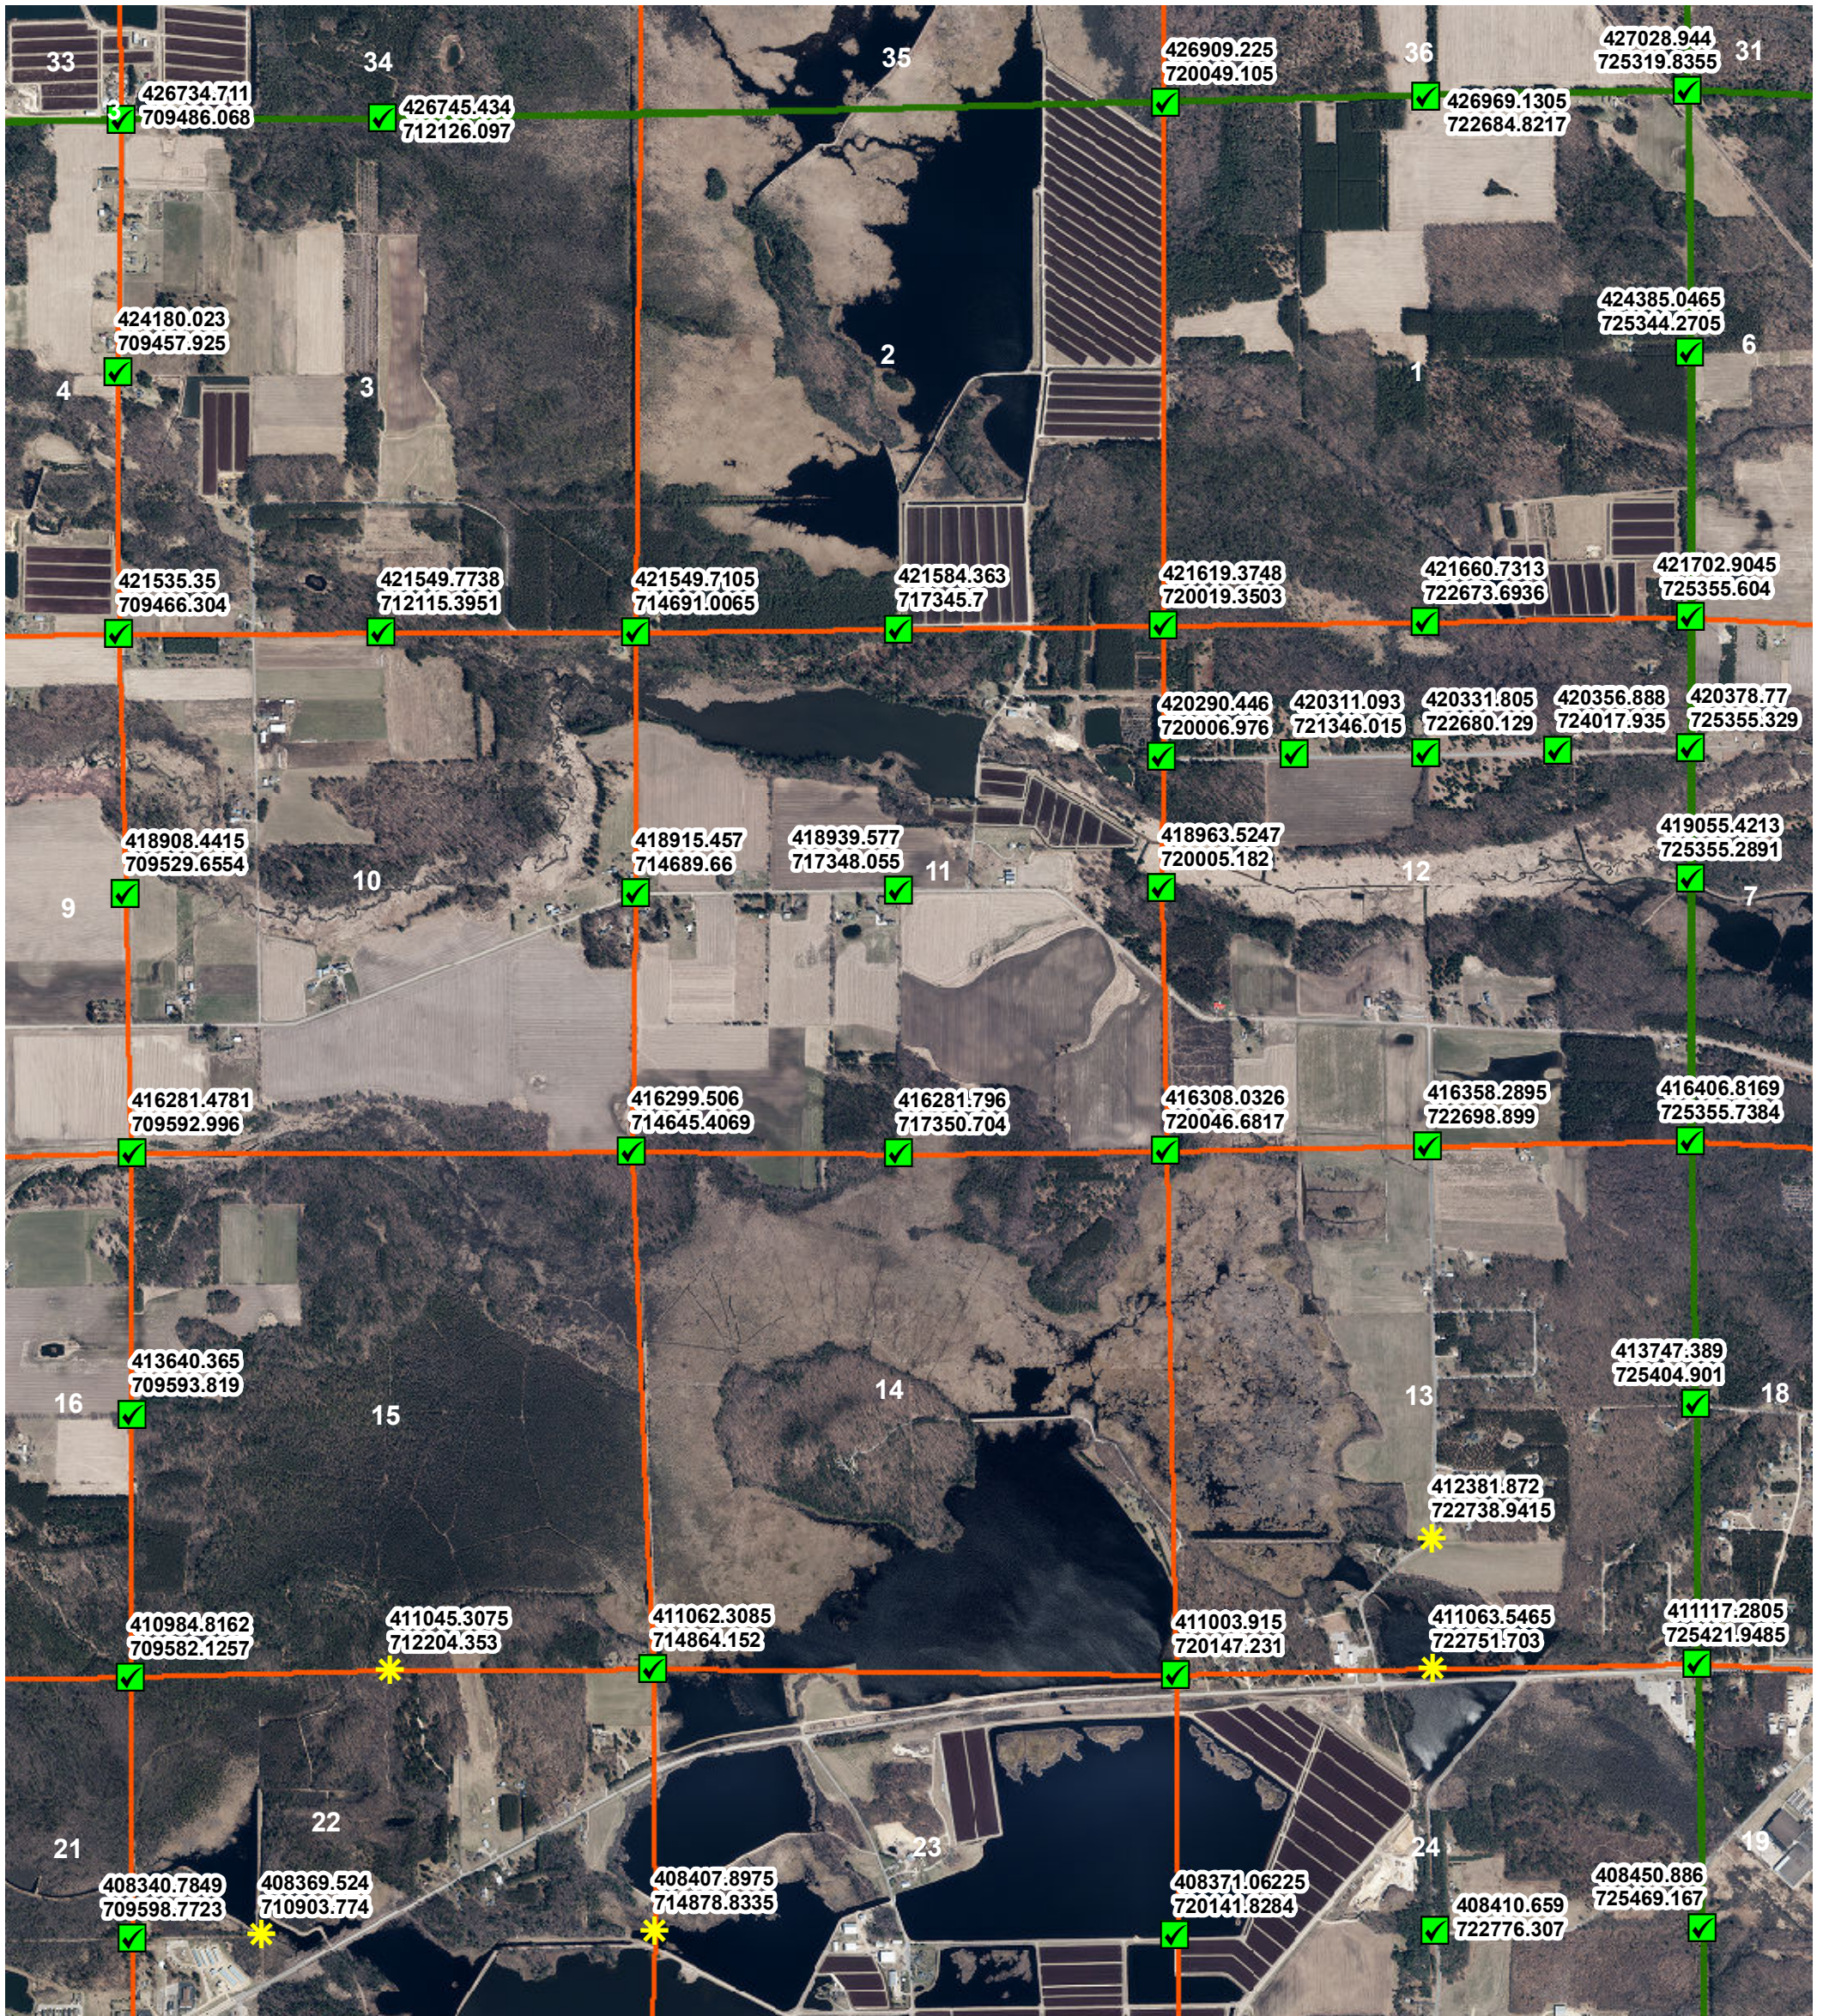

LaGrange PLSS Corner Coordinates - NE

Legend

PLSS Coordinates Coordinate Method

- * Derived
- ✓ GPS