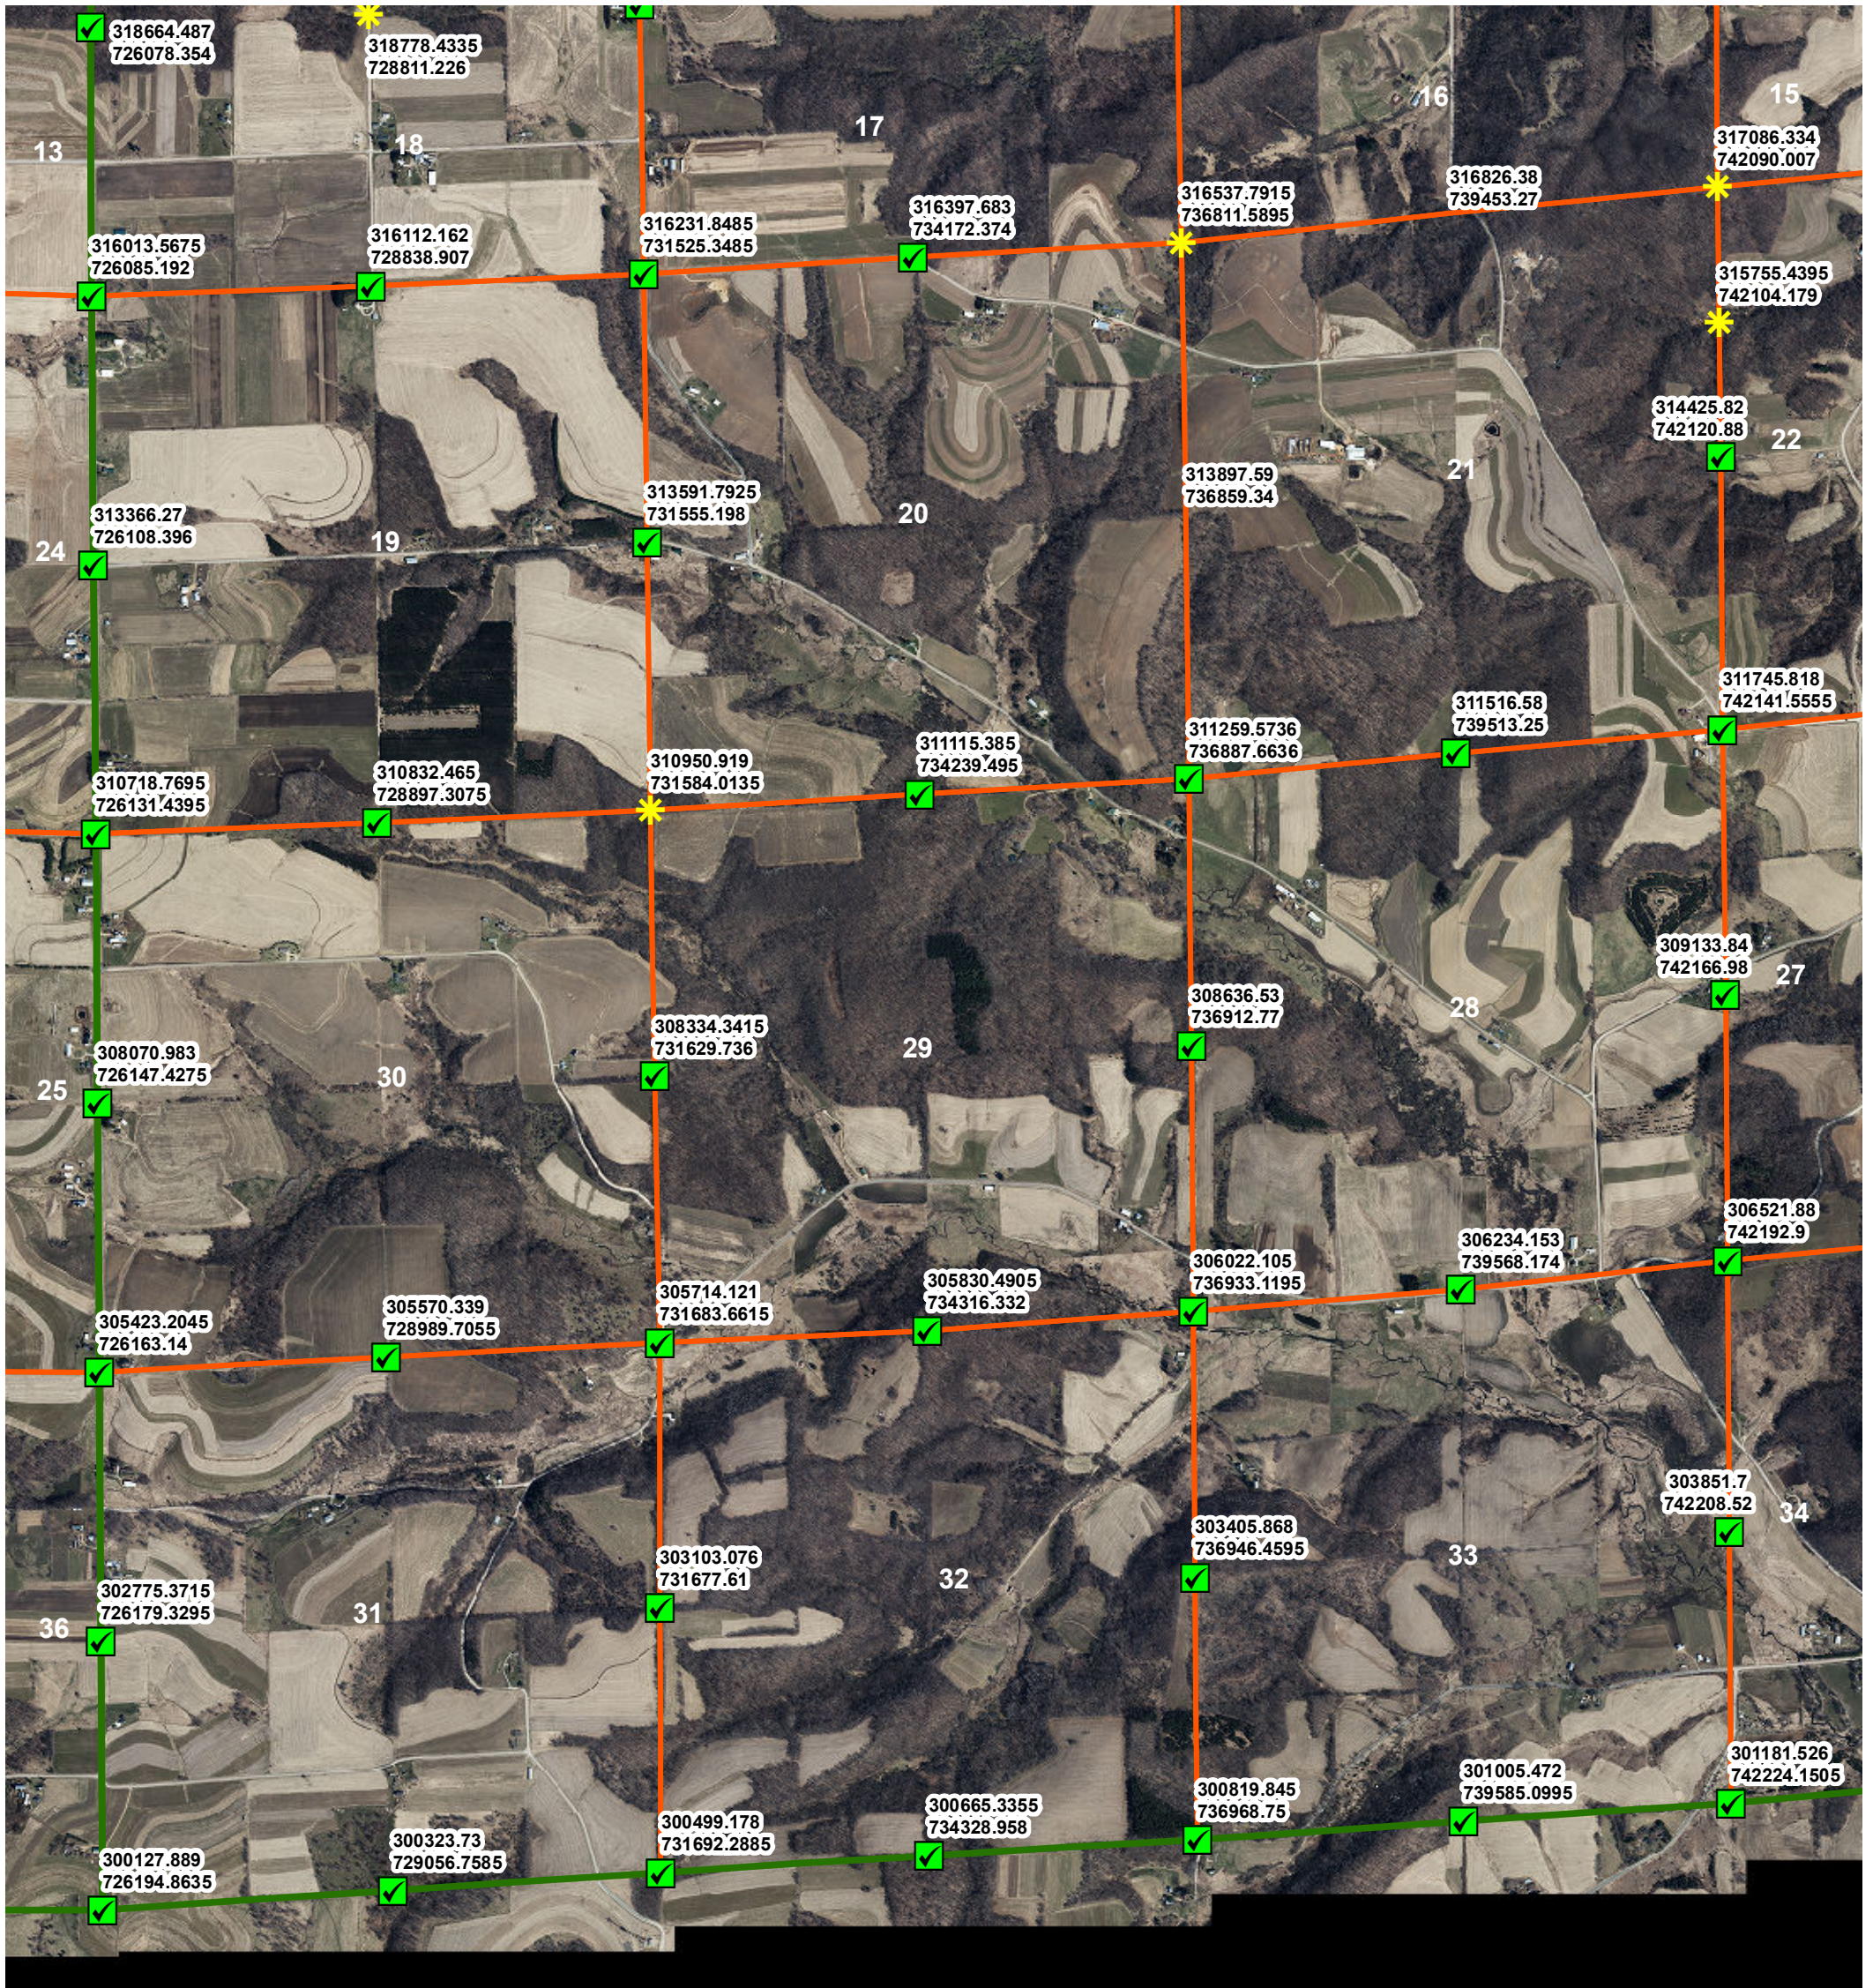

# Glendale PLSS Corner Coordinates - SW

## Legend

**PLSS Coordinates**

**Coordinate Method**

✱ Derived

☑ GPS

Date: 12/10/2020