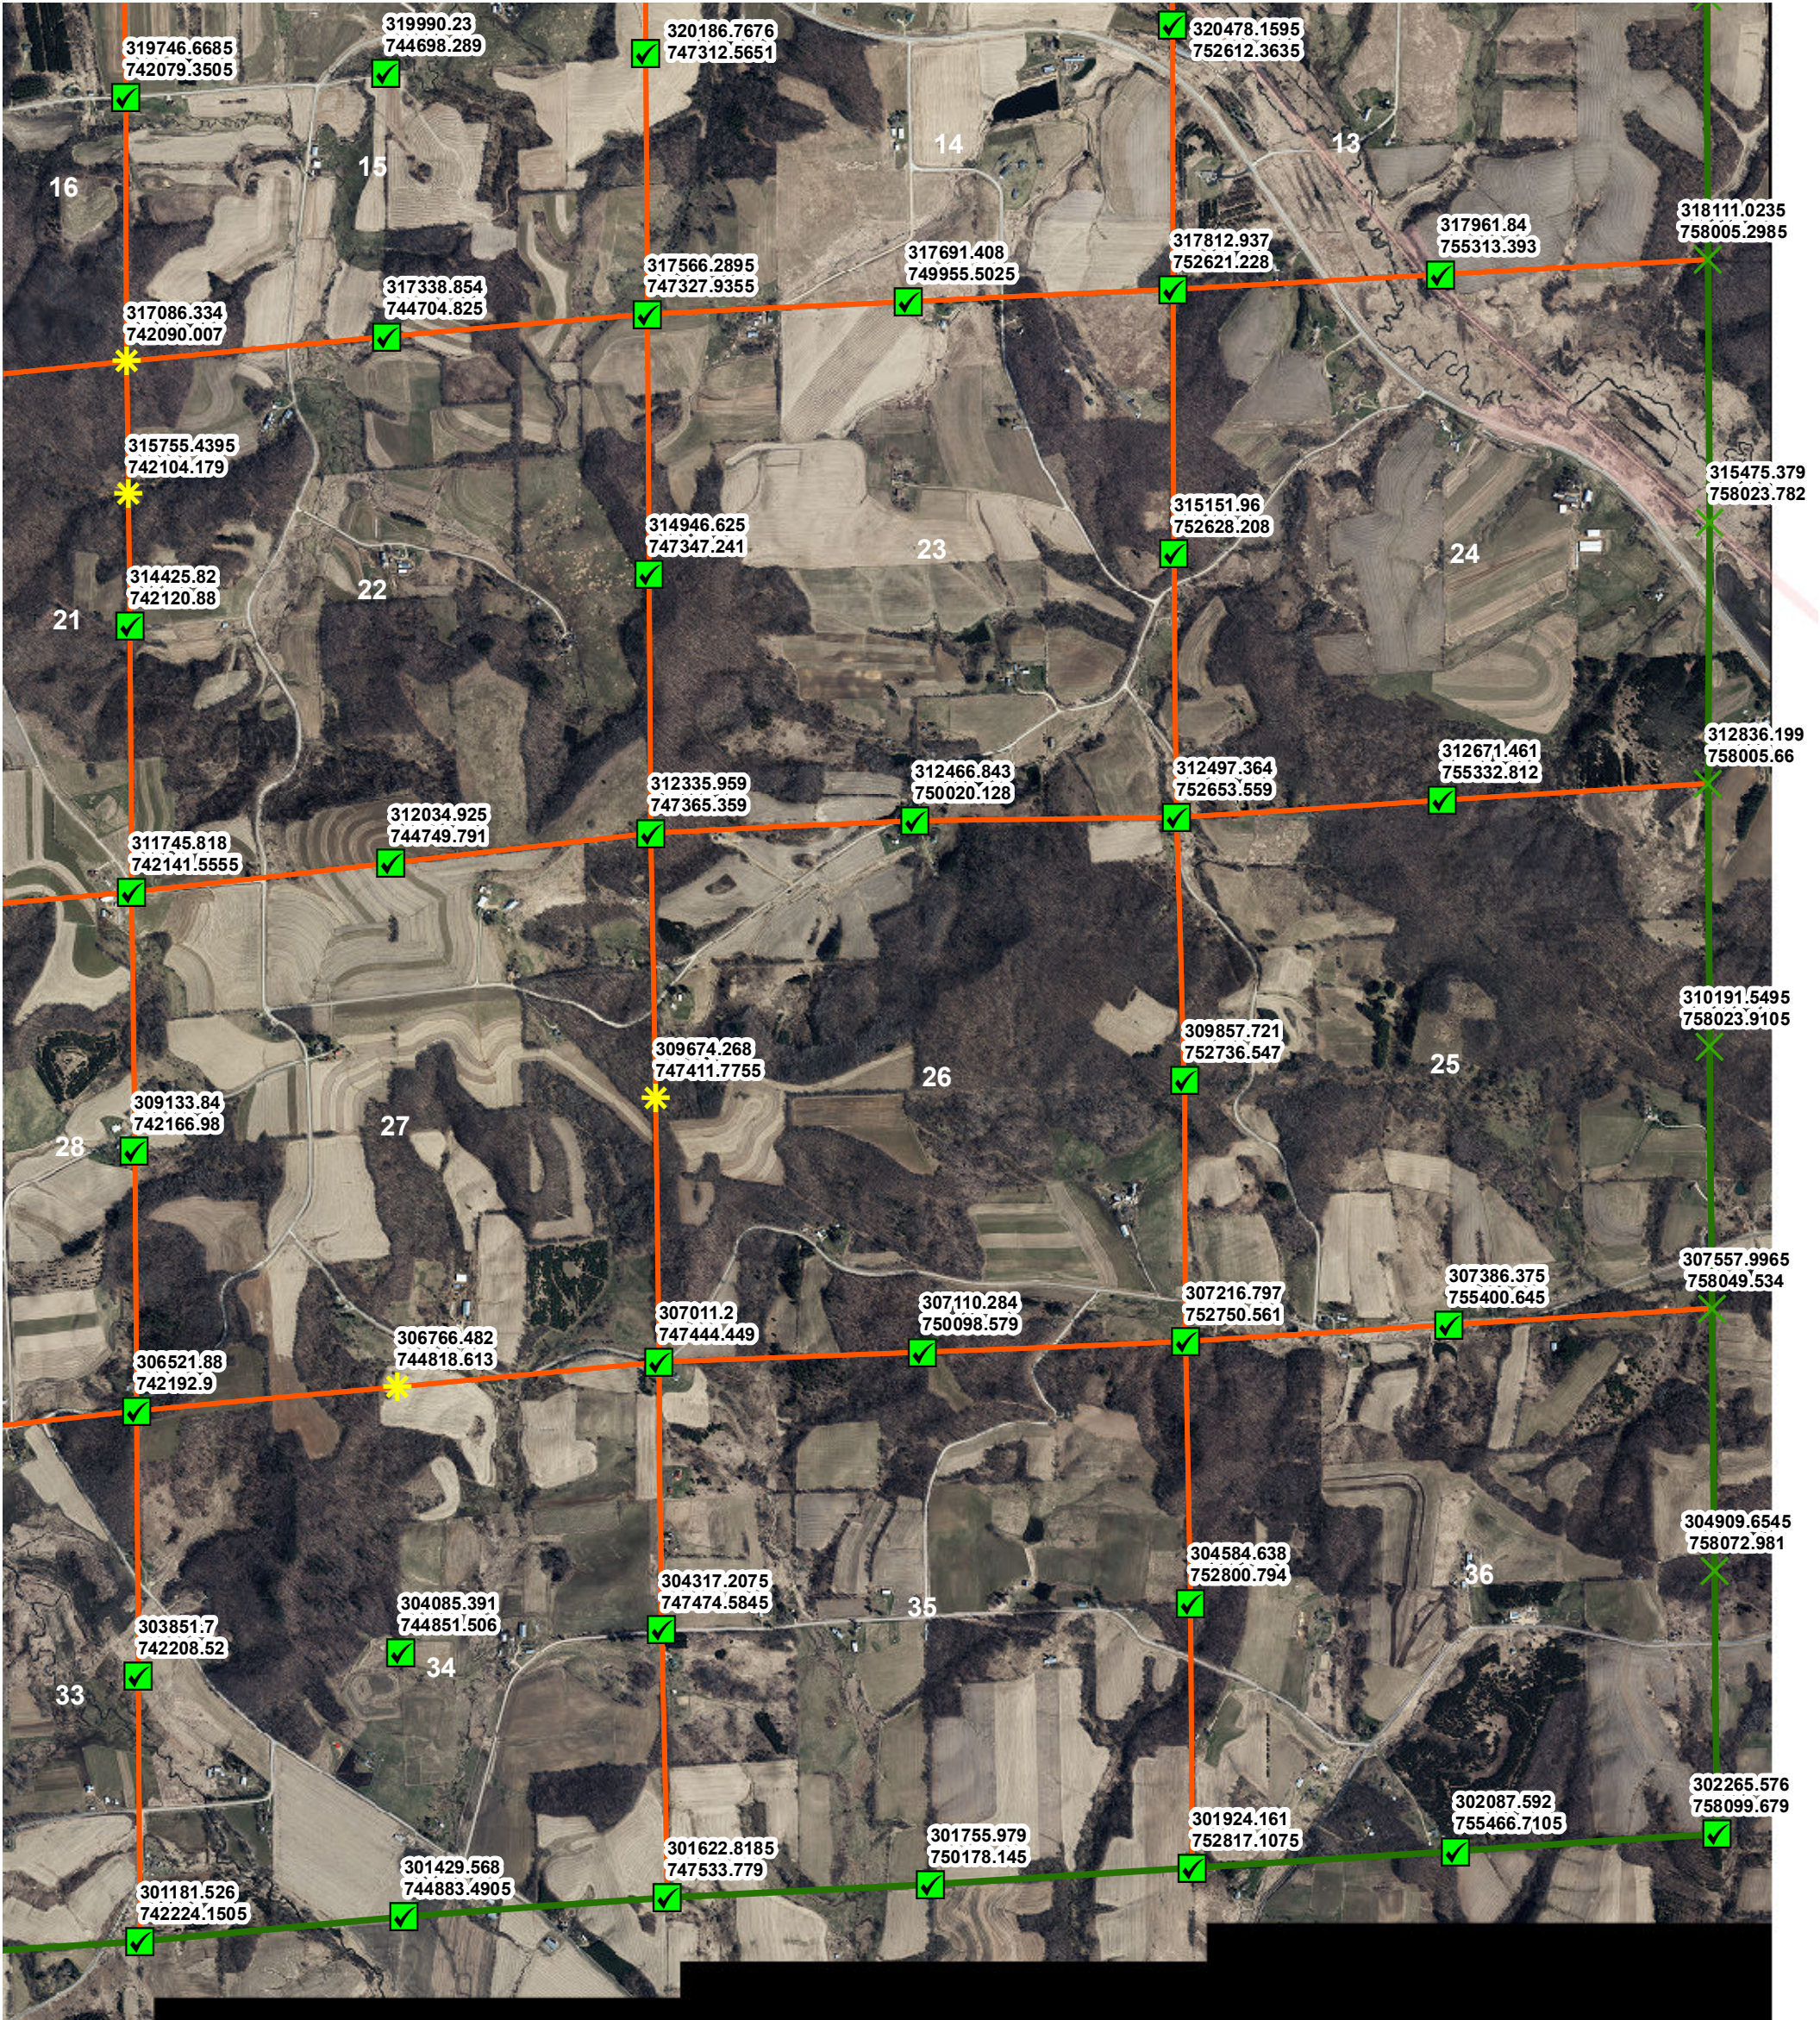

# Glendale PLSS Corner Coordinates - SE

## Legend

### PLSS Coordinates Coordinate Method

- ✱ Derived
- ✔ GPS
- ✕ Survey

Date: 12/10/2020