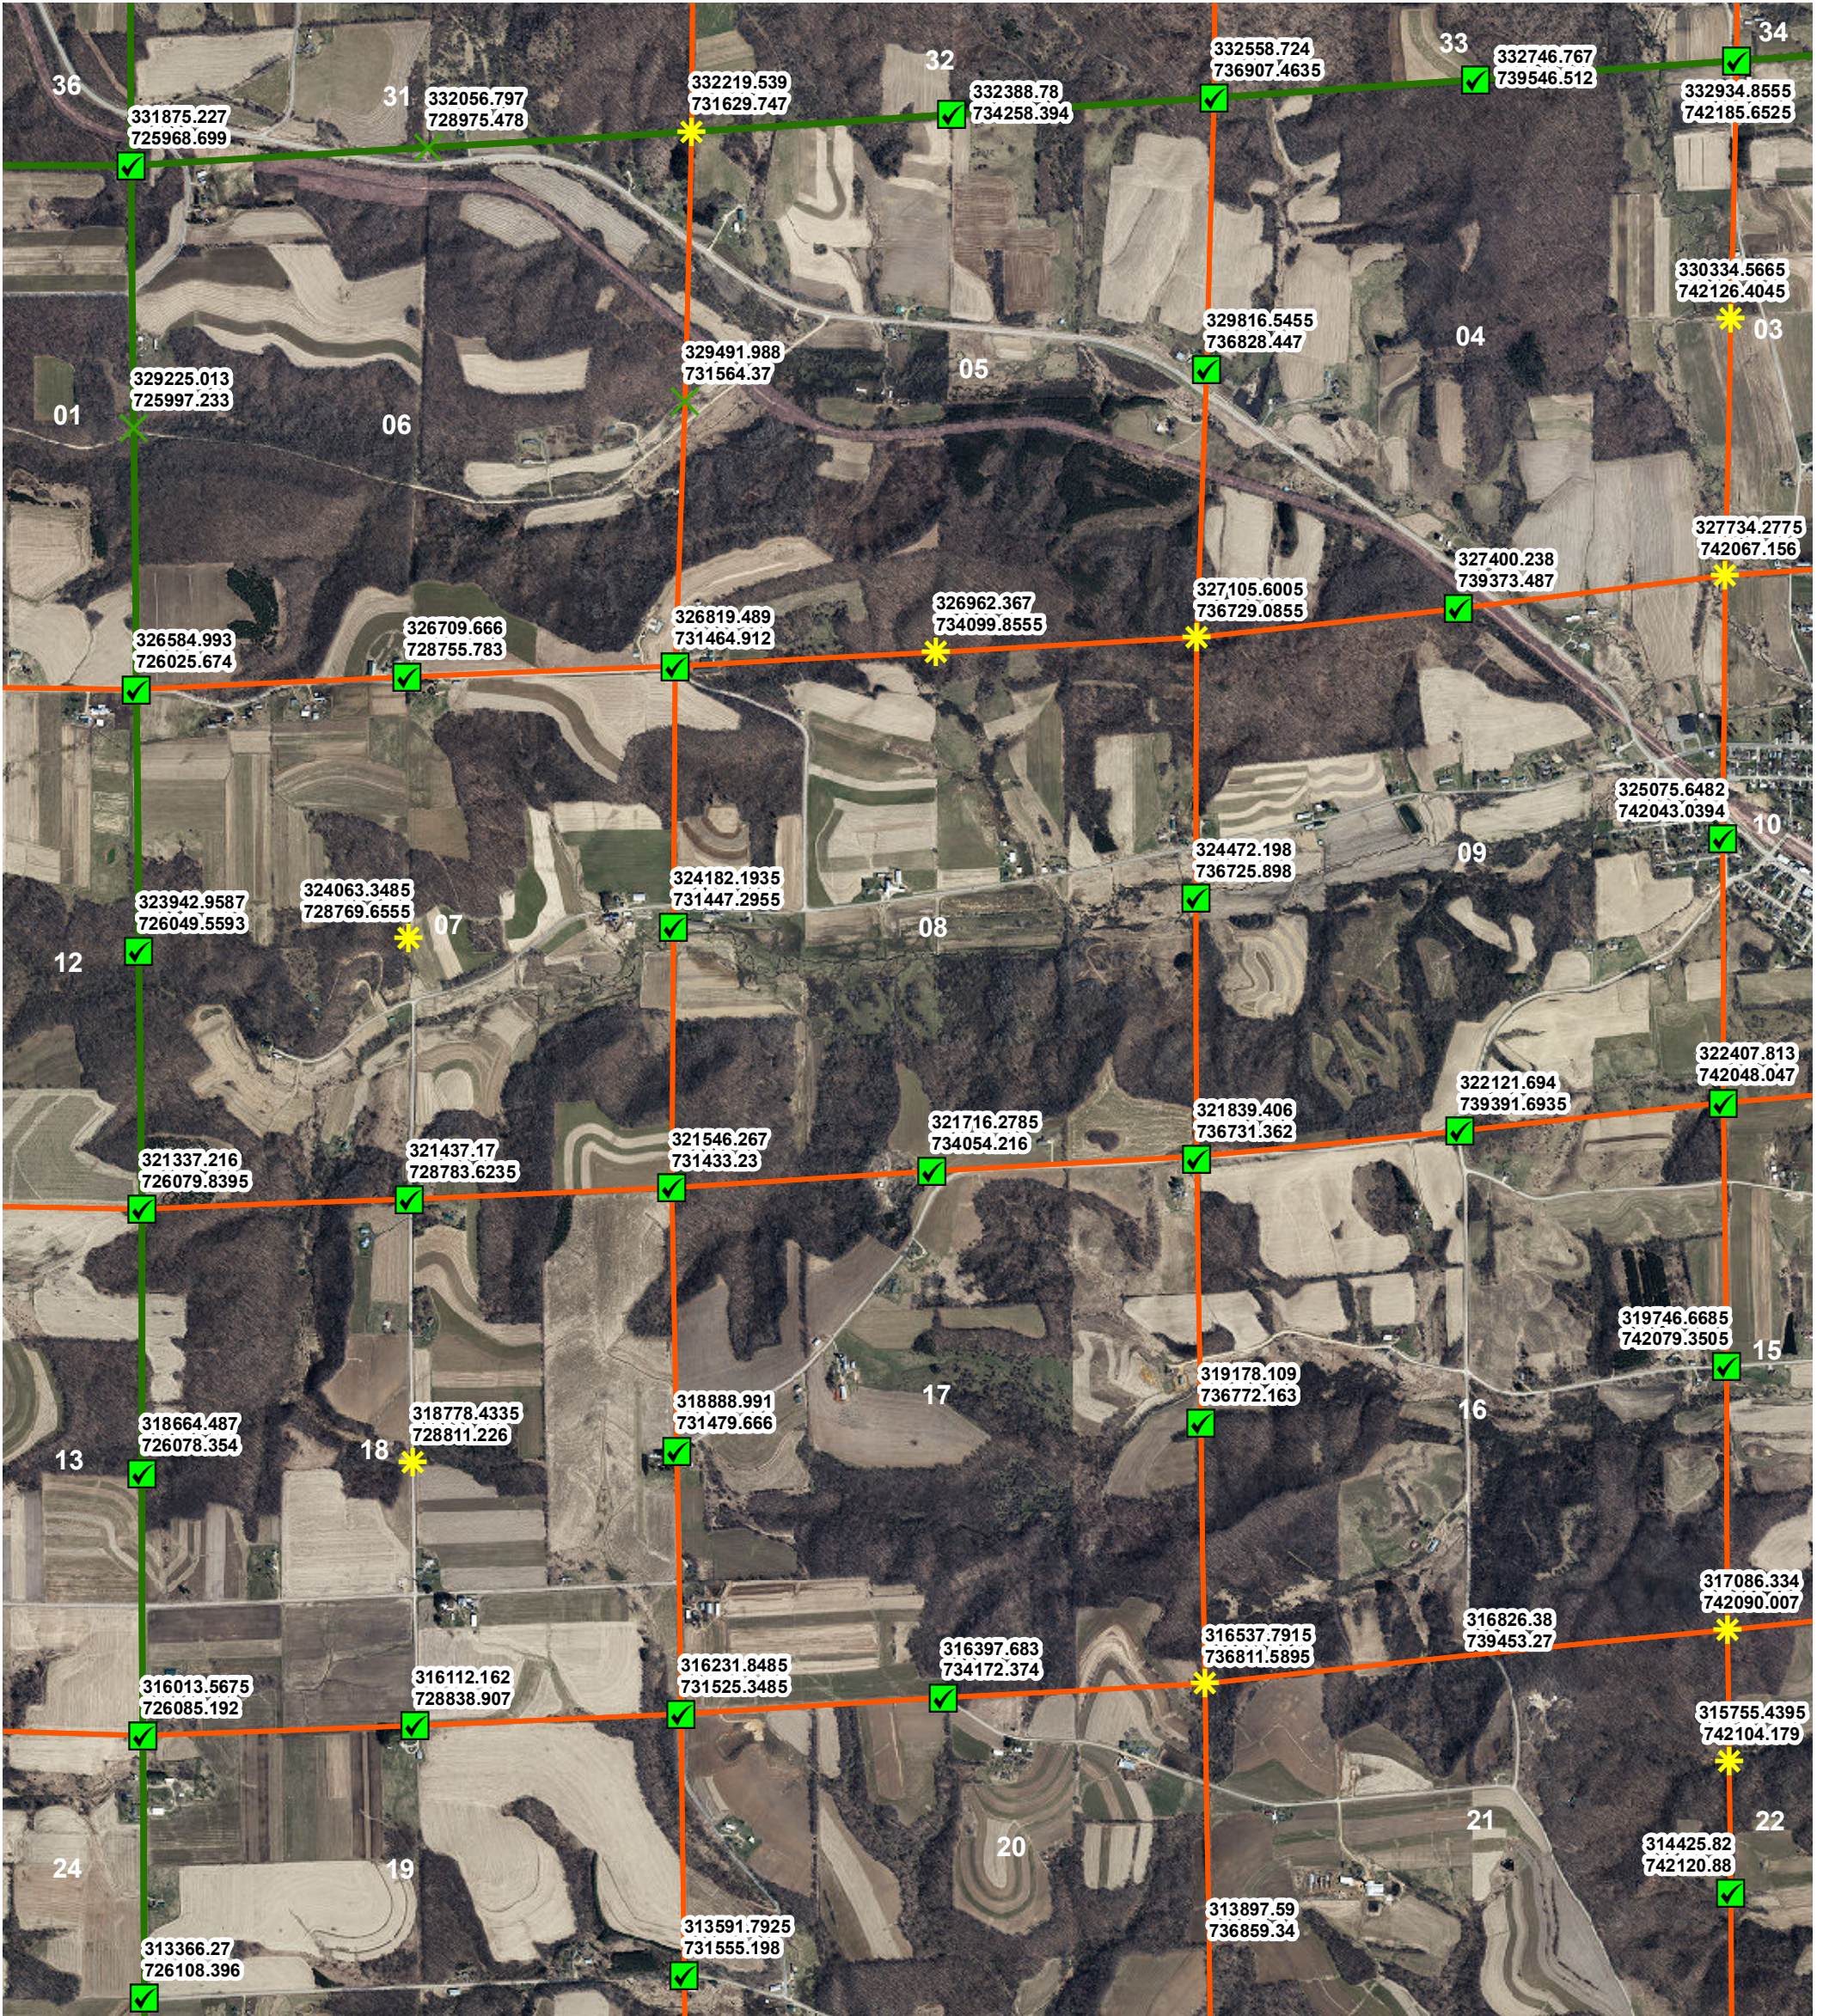

# Glendale PLSS Corner Coordinates - NW

## Legend

### PLSS Coordinates Coordinate Method

- \* Derived
- ✔ GPS
- X Survey

Date: 12/10/2020