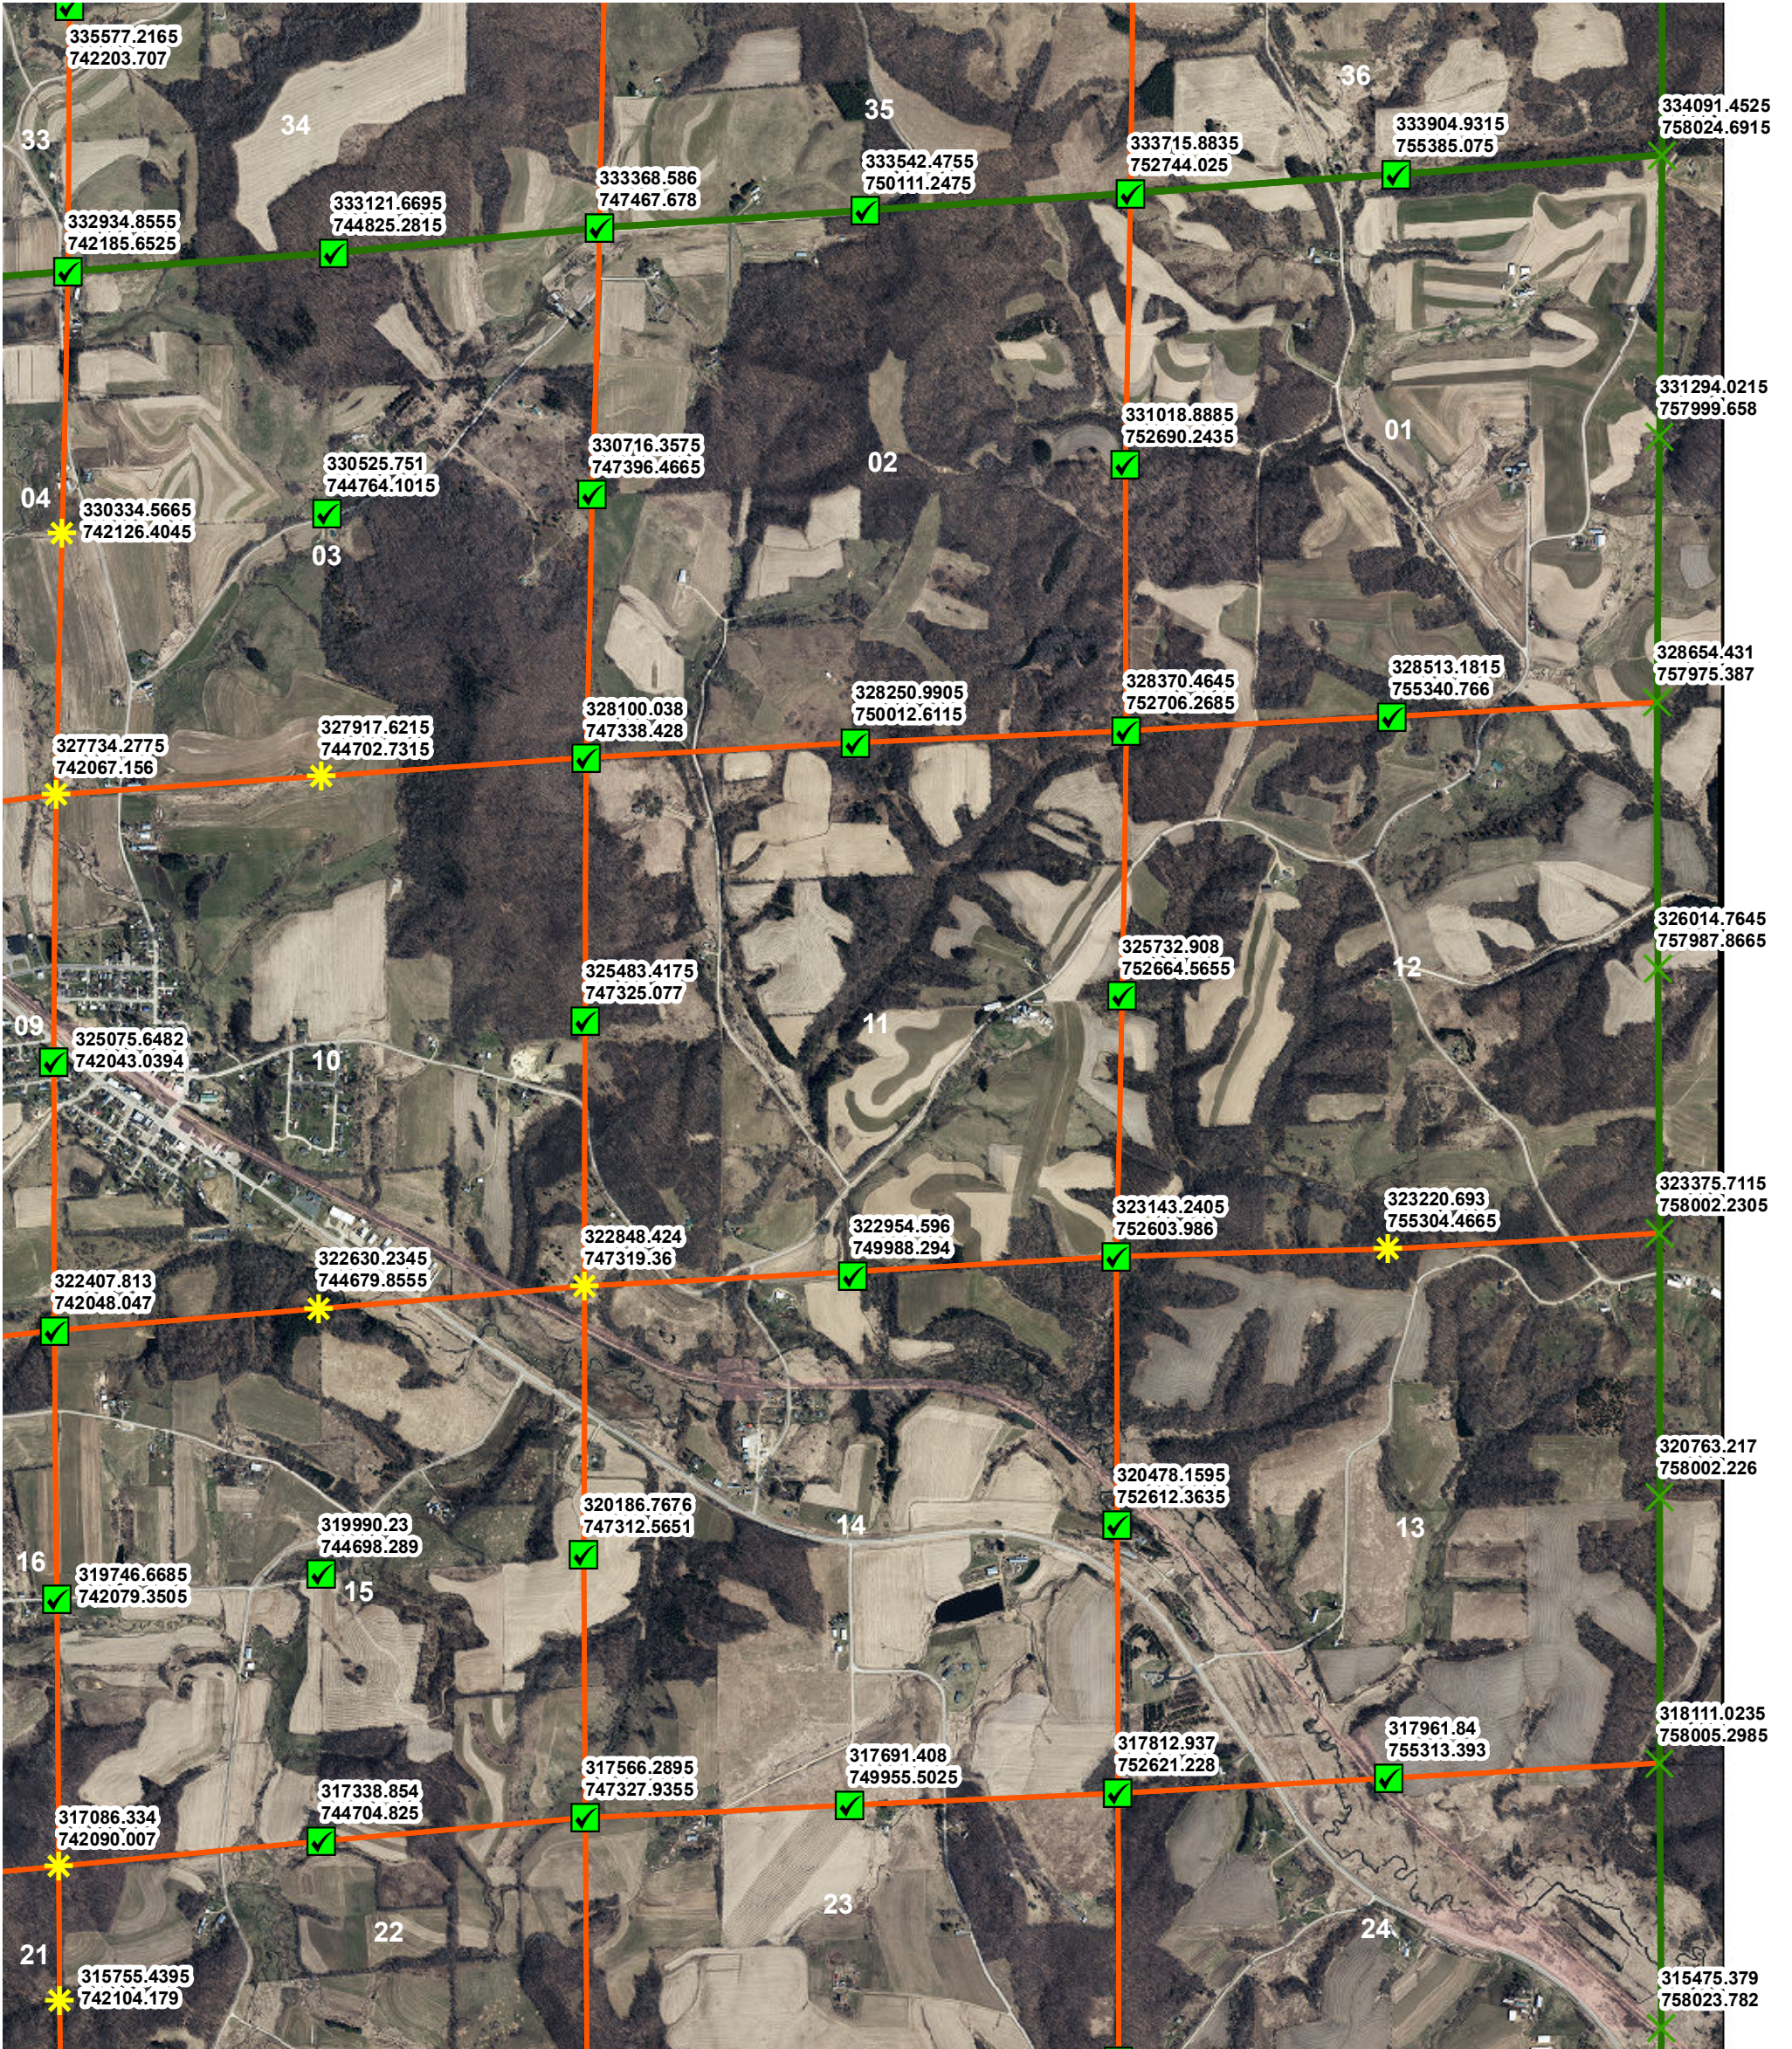

Glendale PLSs Corner Coordinates - NE

Legend

PLSS Coordinates Coordinate Method

- * Derived
- ✓ GPS
- ✕ Survey

Date: 12/10/2020