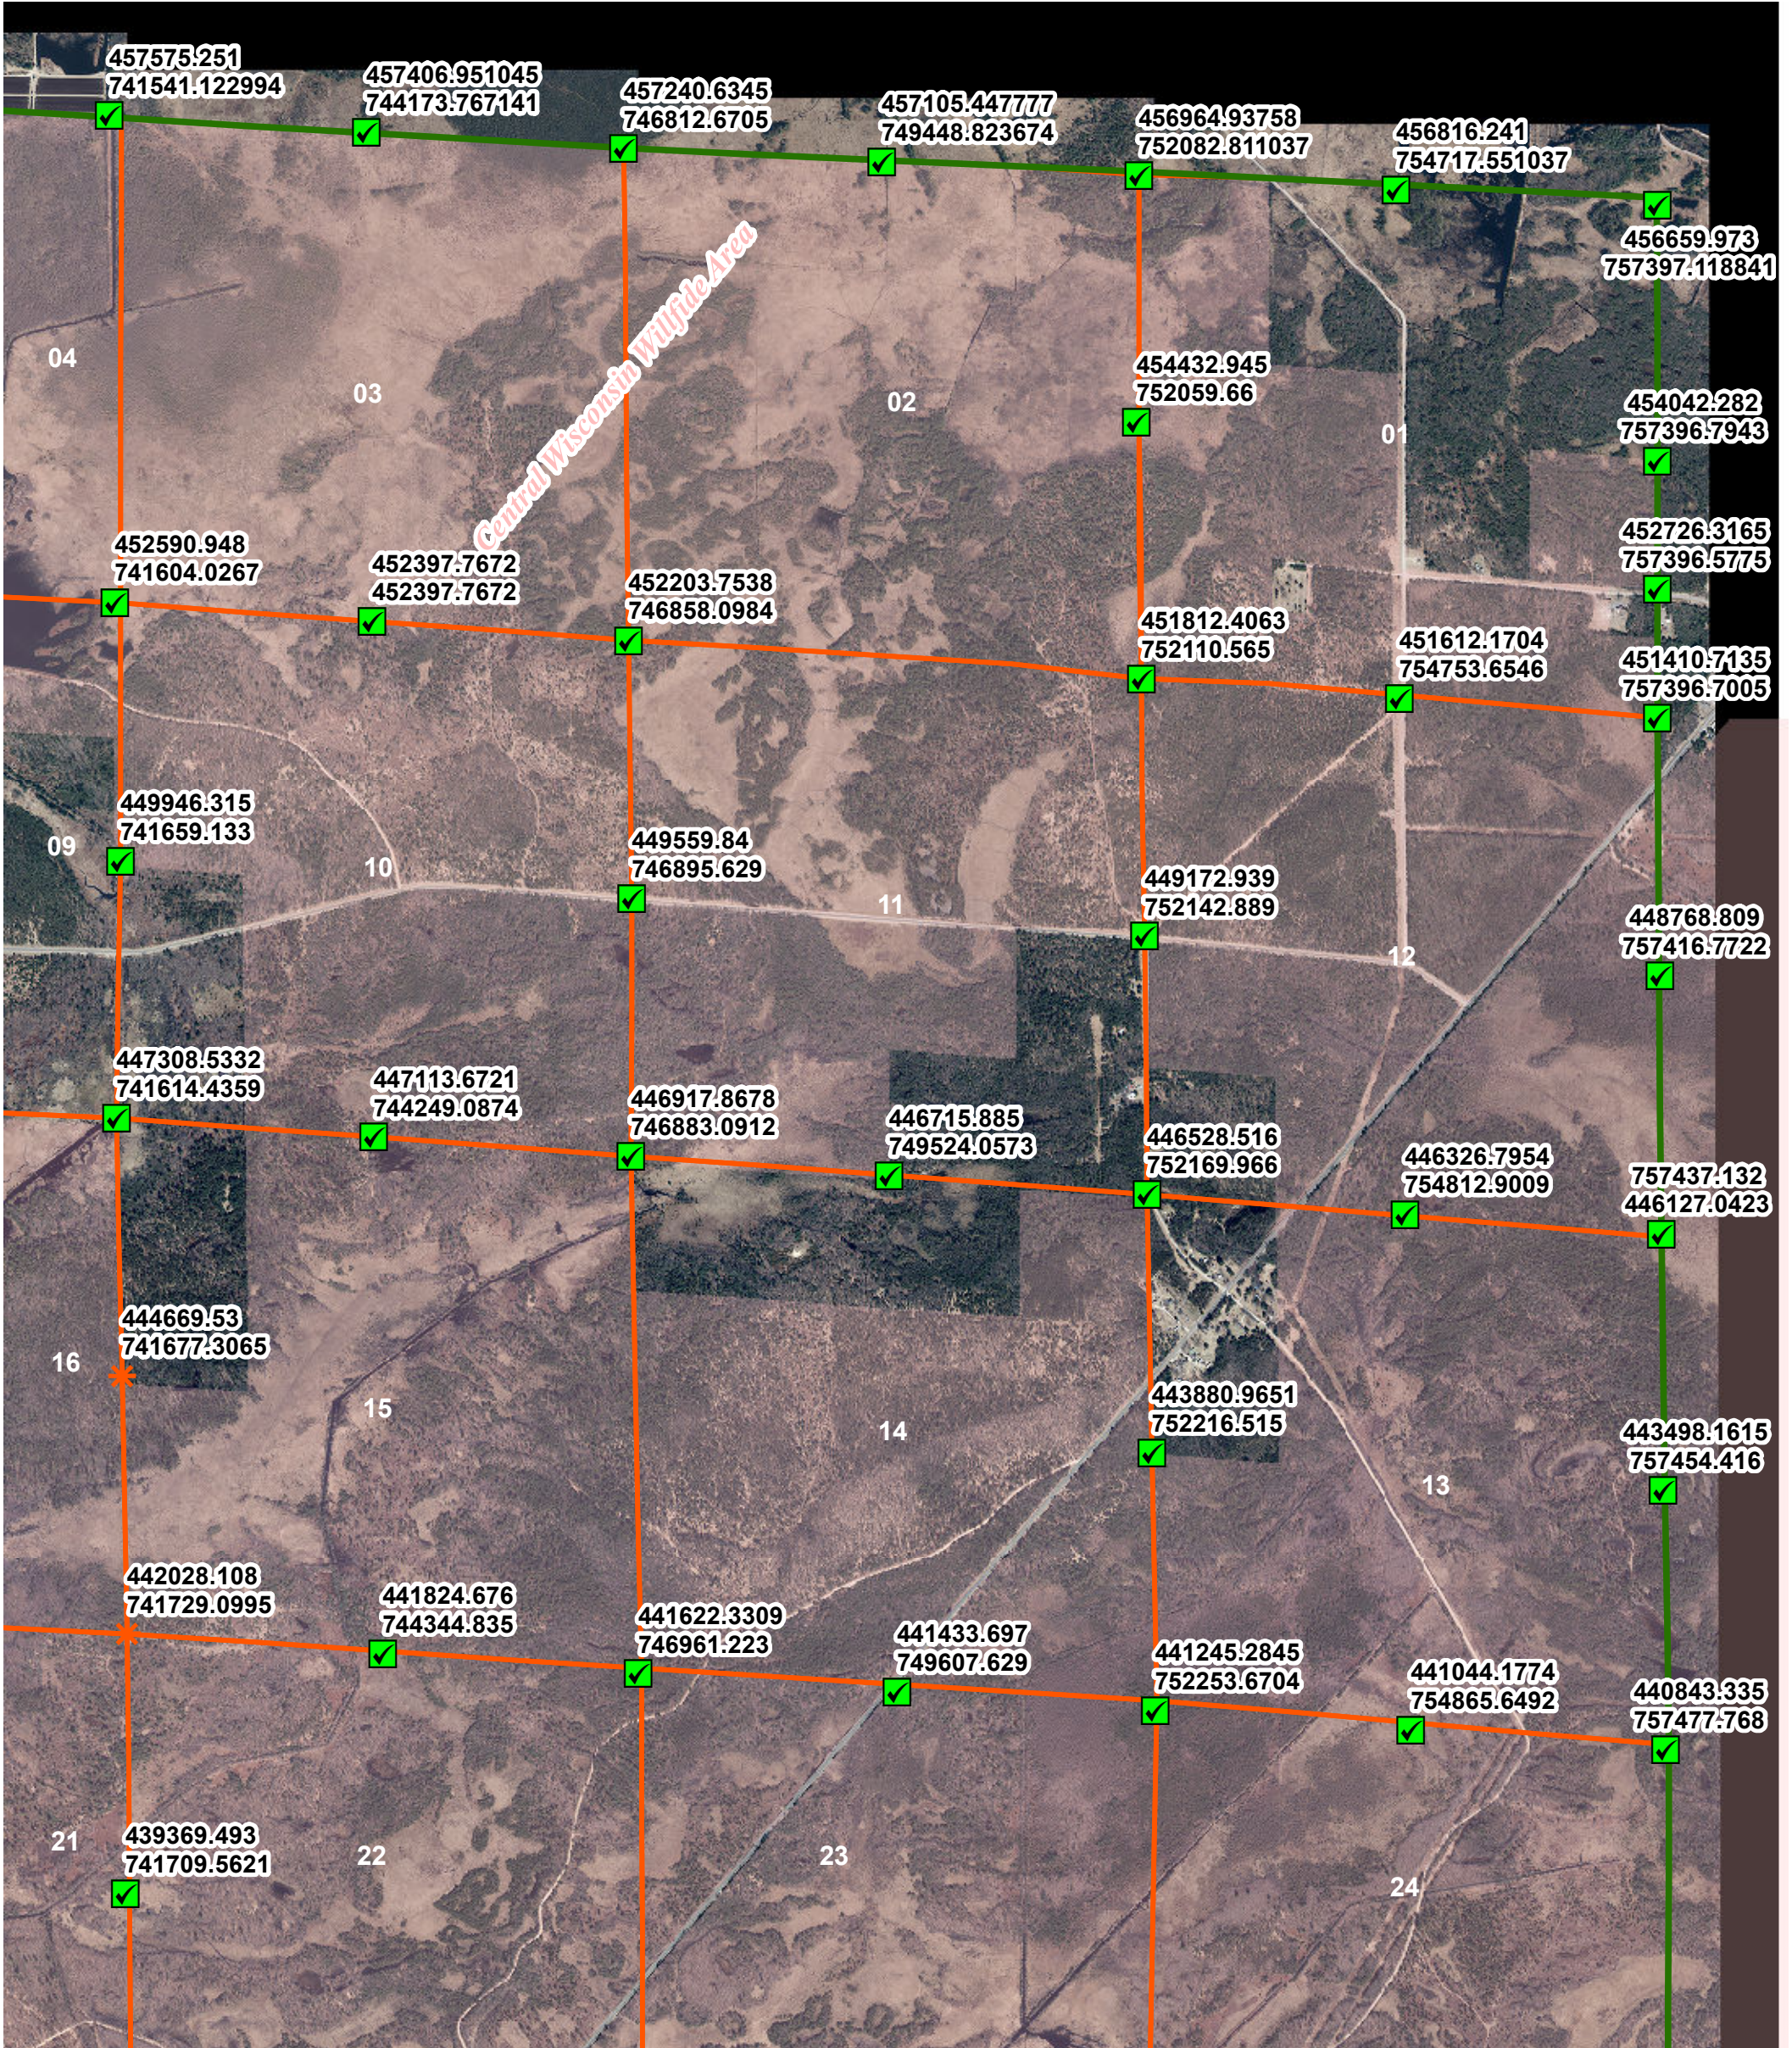

Scott PLSS Corner Coordinates - NE

Legend

PLSS Coordinates

Coordinate Method

- * Derived
- ✔ GPS