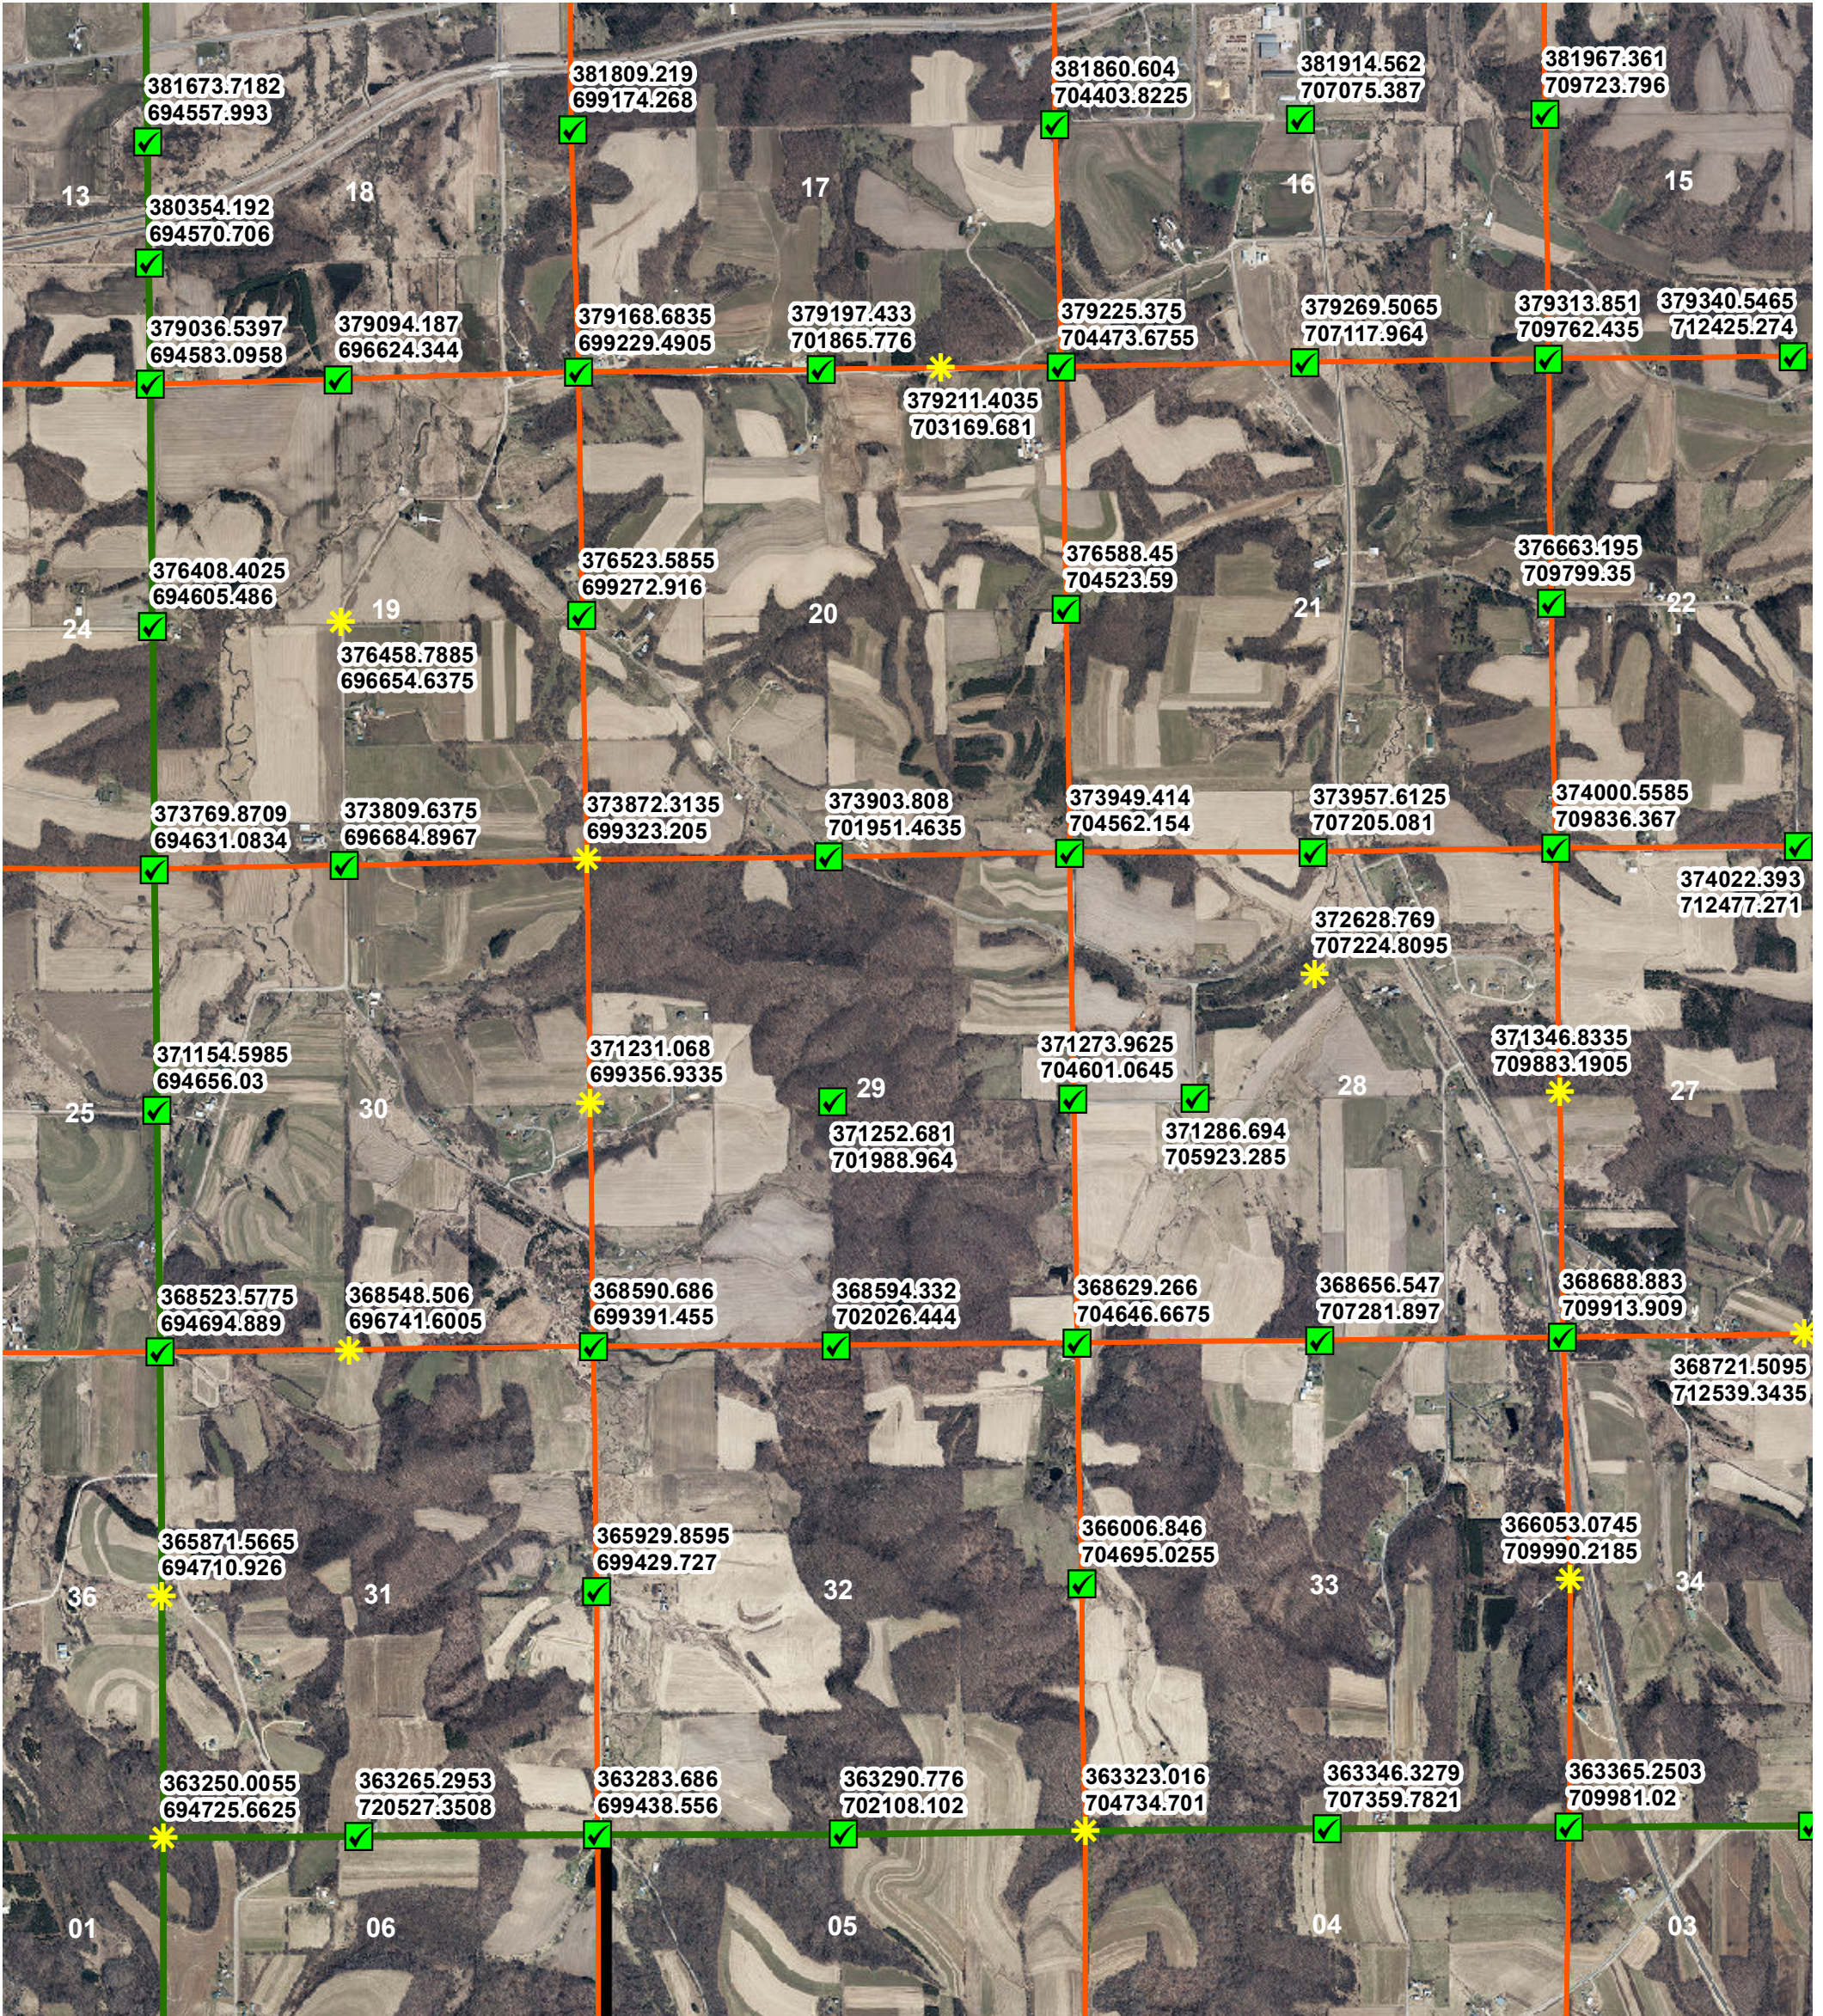

Tomah PLSS Corner Coordinates - SW

Legend

**PLSS Coordinates
Coordinate Method**

- * Derived
- ✓ GPS

Date: 12/10/2020