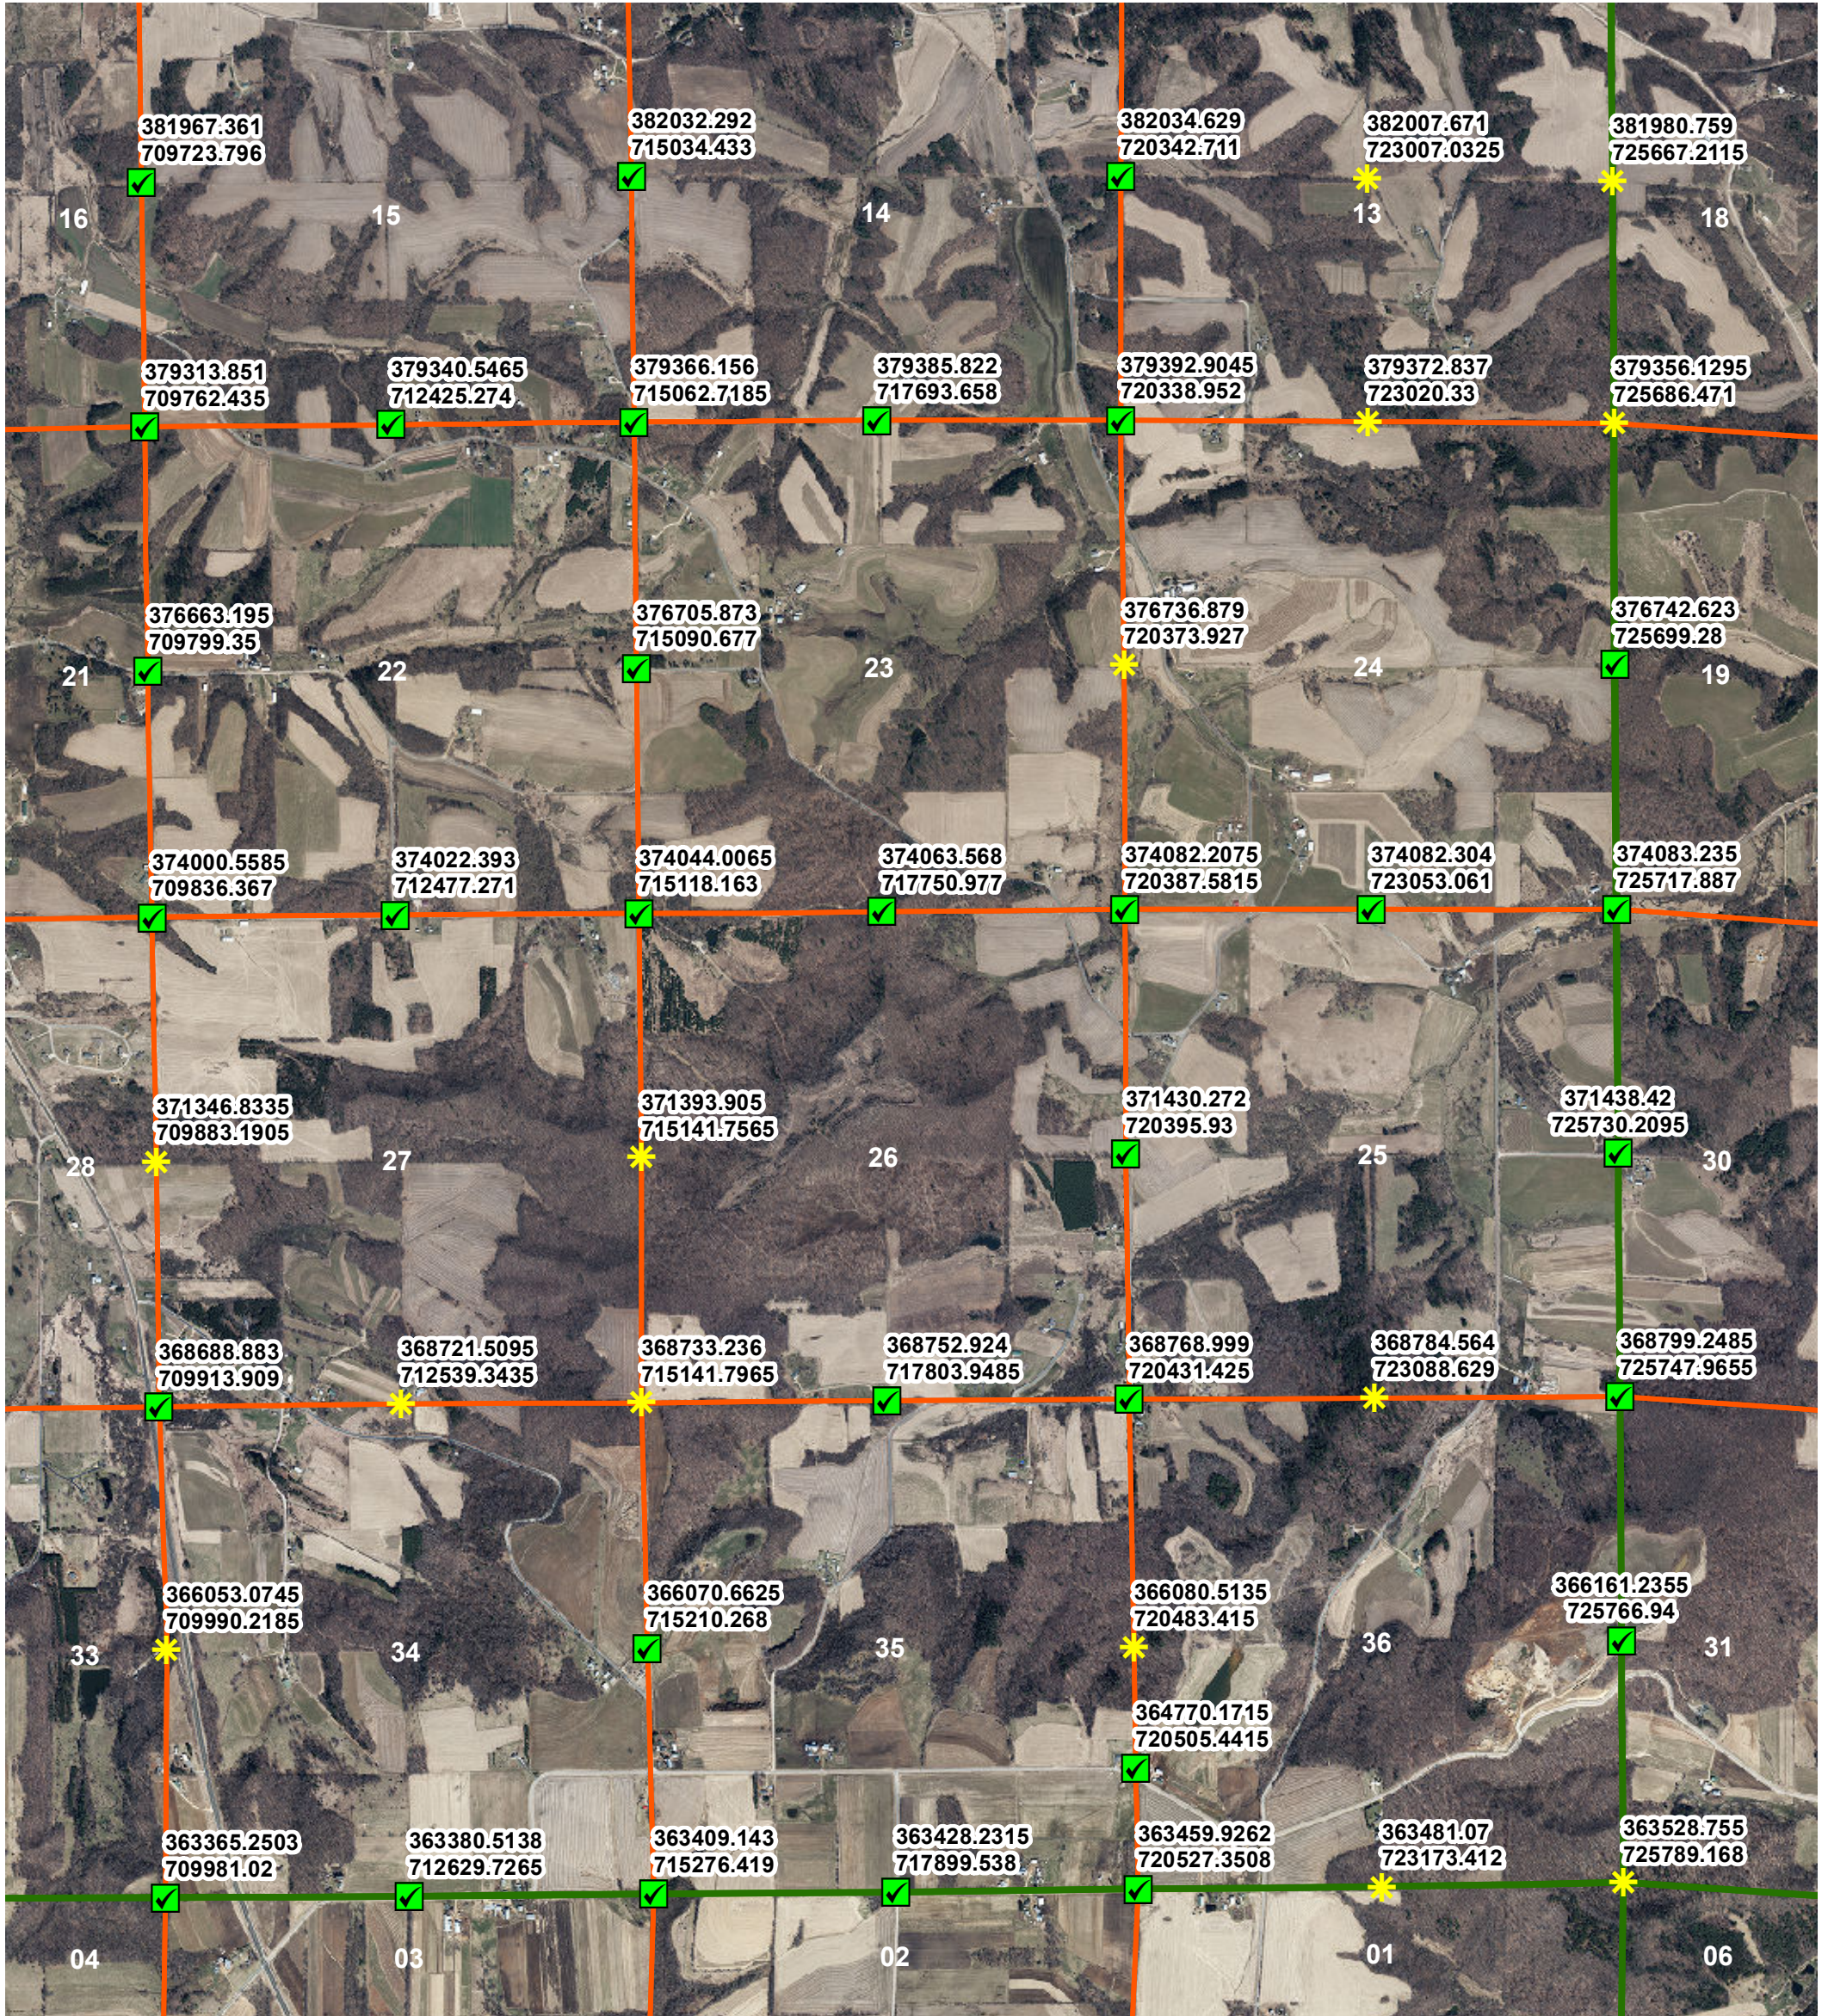

Tomah PLSS Corner Coordinates - SE

Legend

PLSS Coordinates

Coordinate Method

* Derived

✓ GPS

Date: 12/10/2020