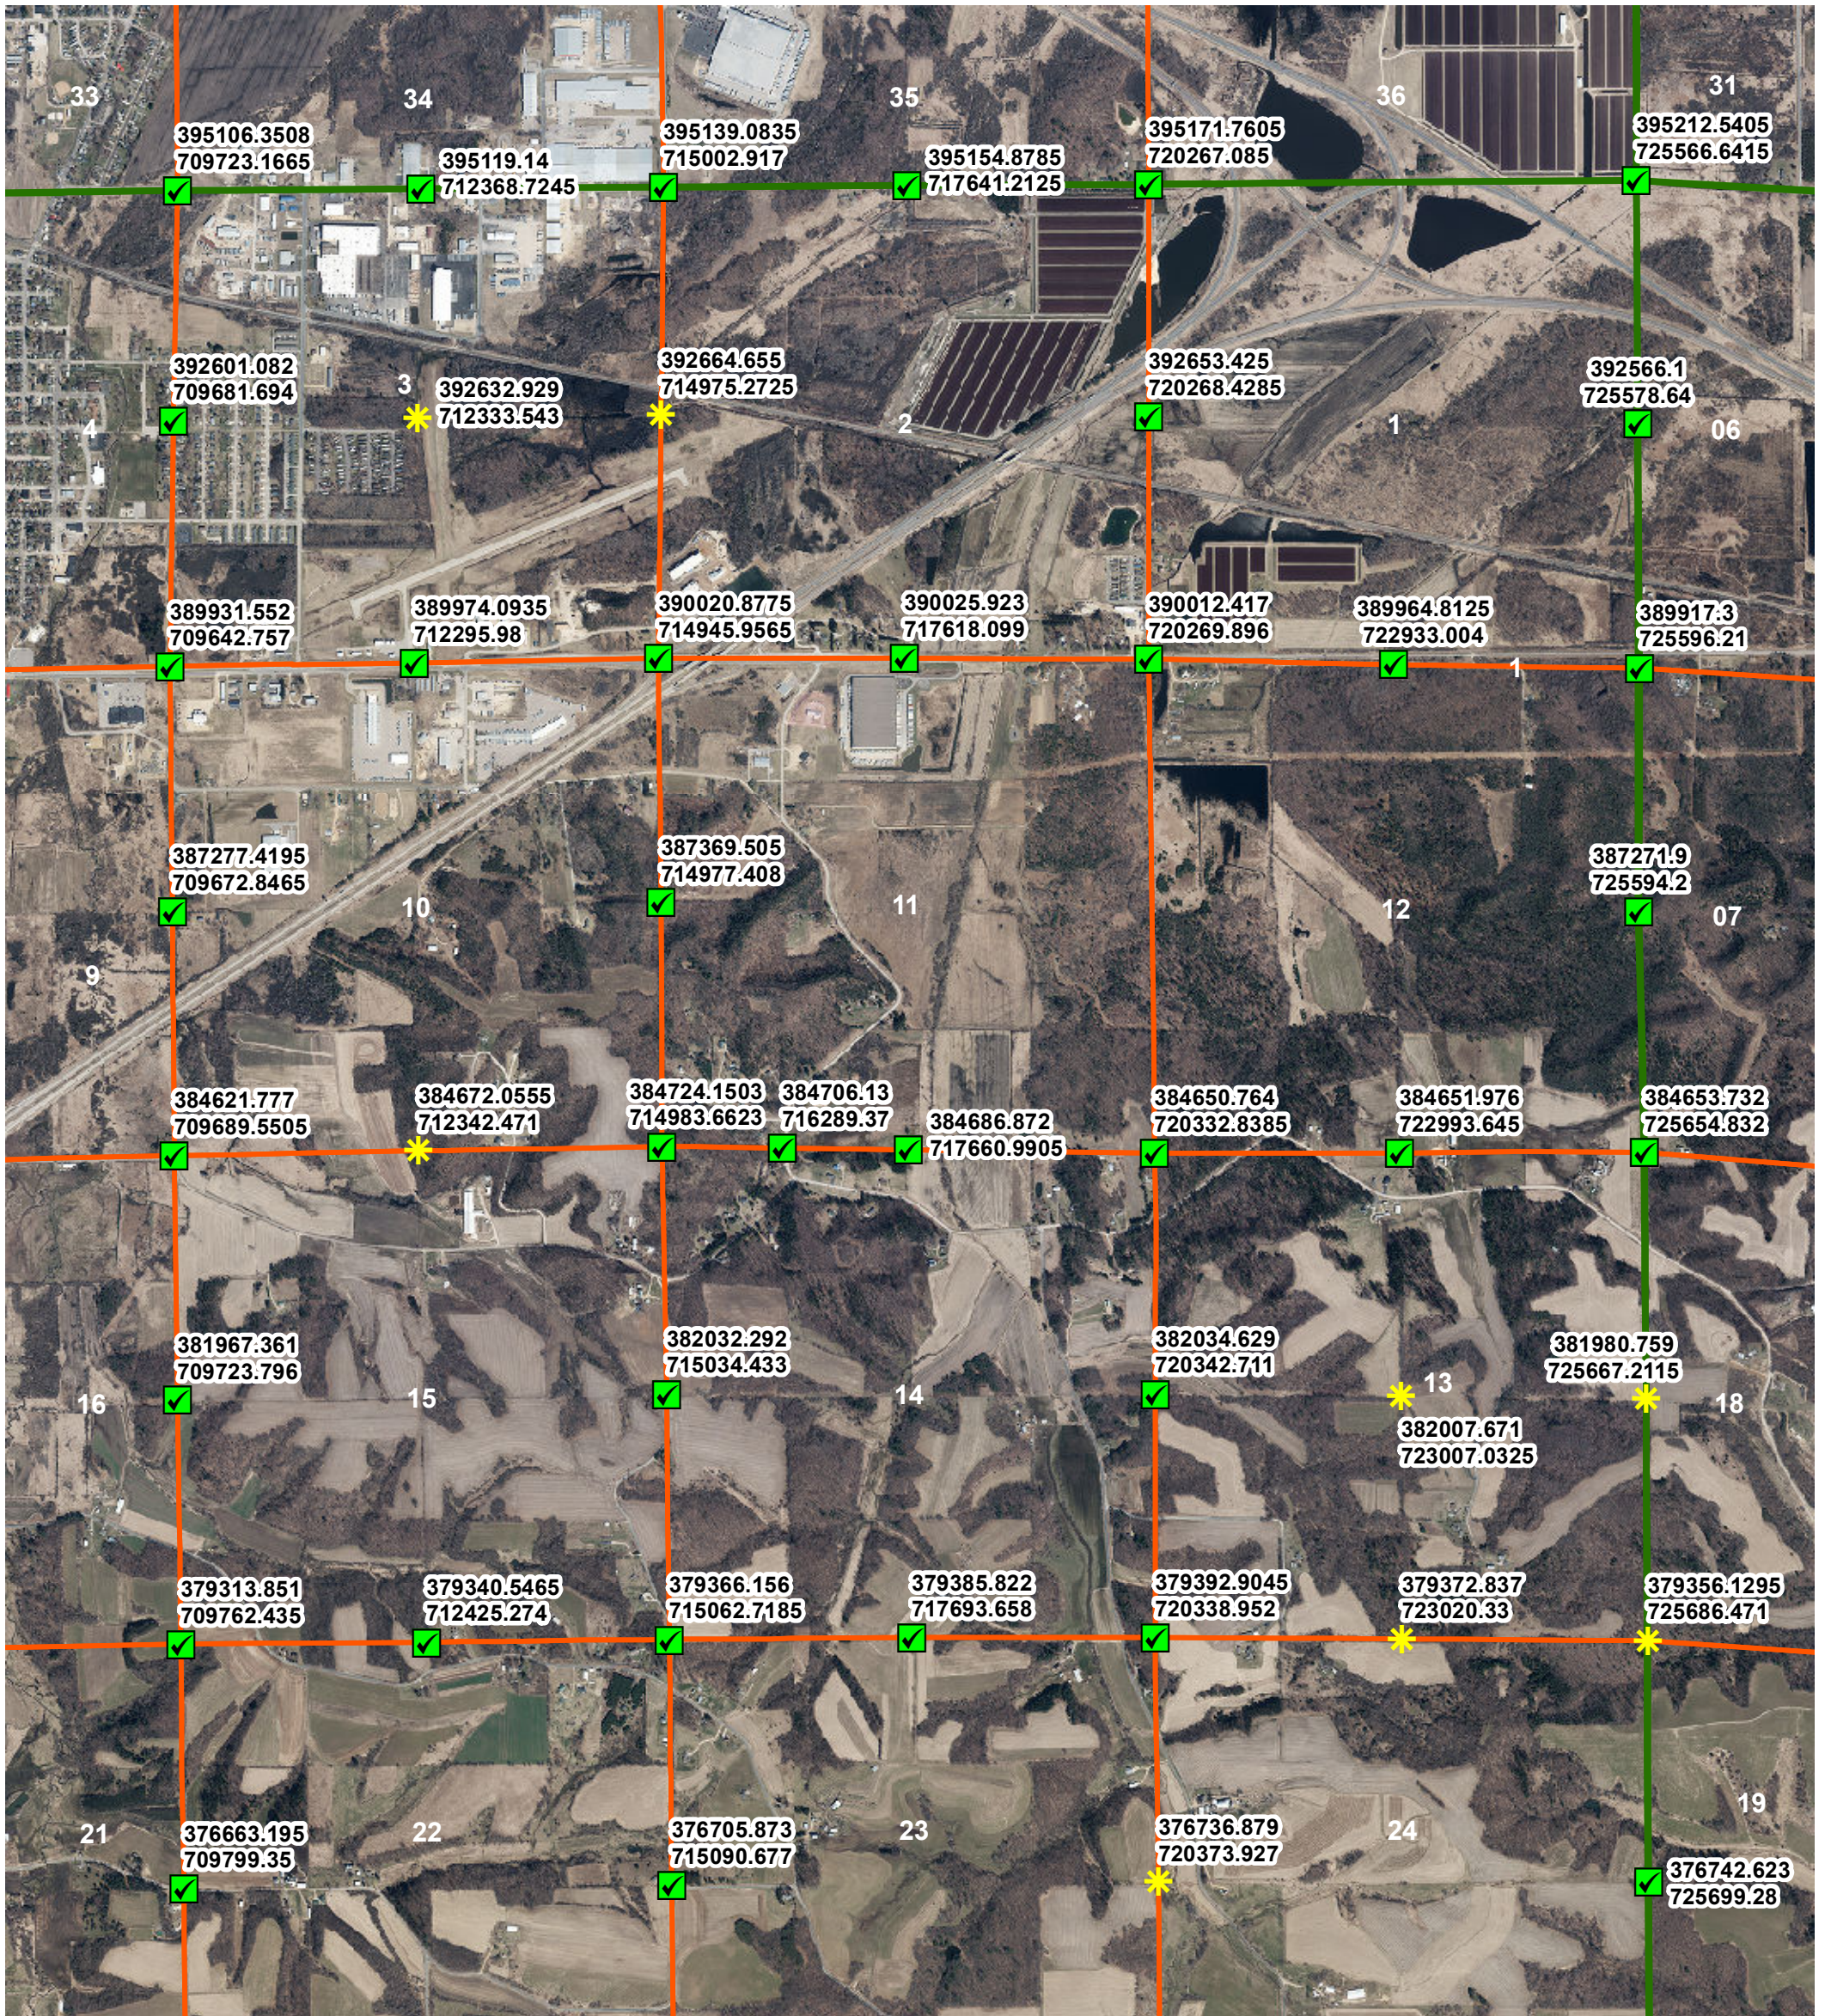

Tomah PLSS Corner Coordinates - NE

Legend

PLSS Coordinates
Coordinate Method

- * Derived
- ✓ GPS

Date: 12/10/2020