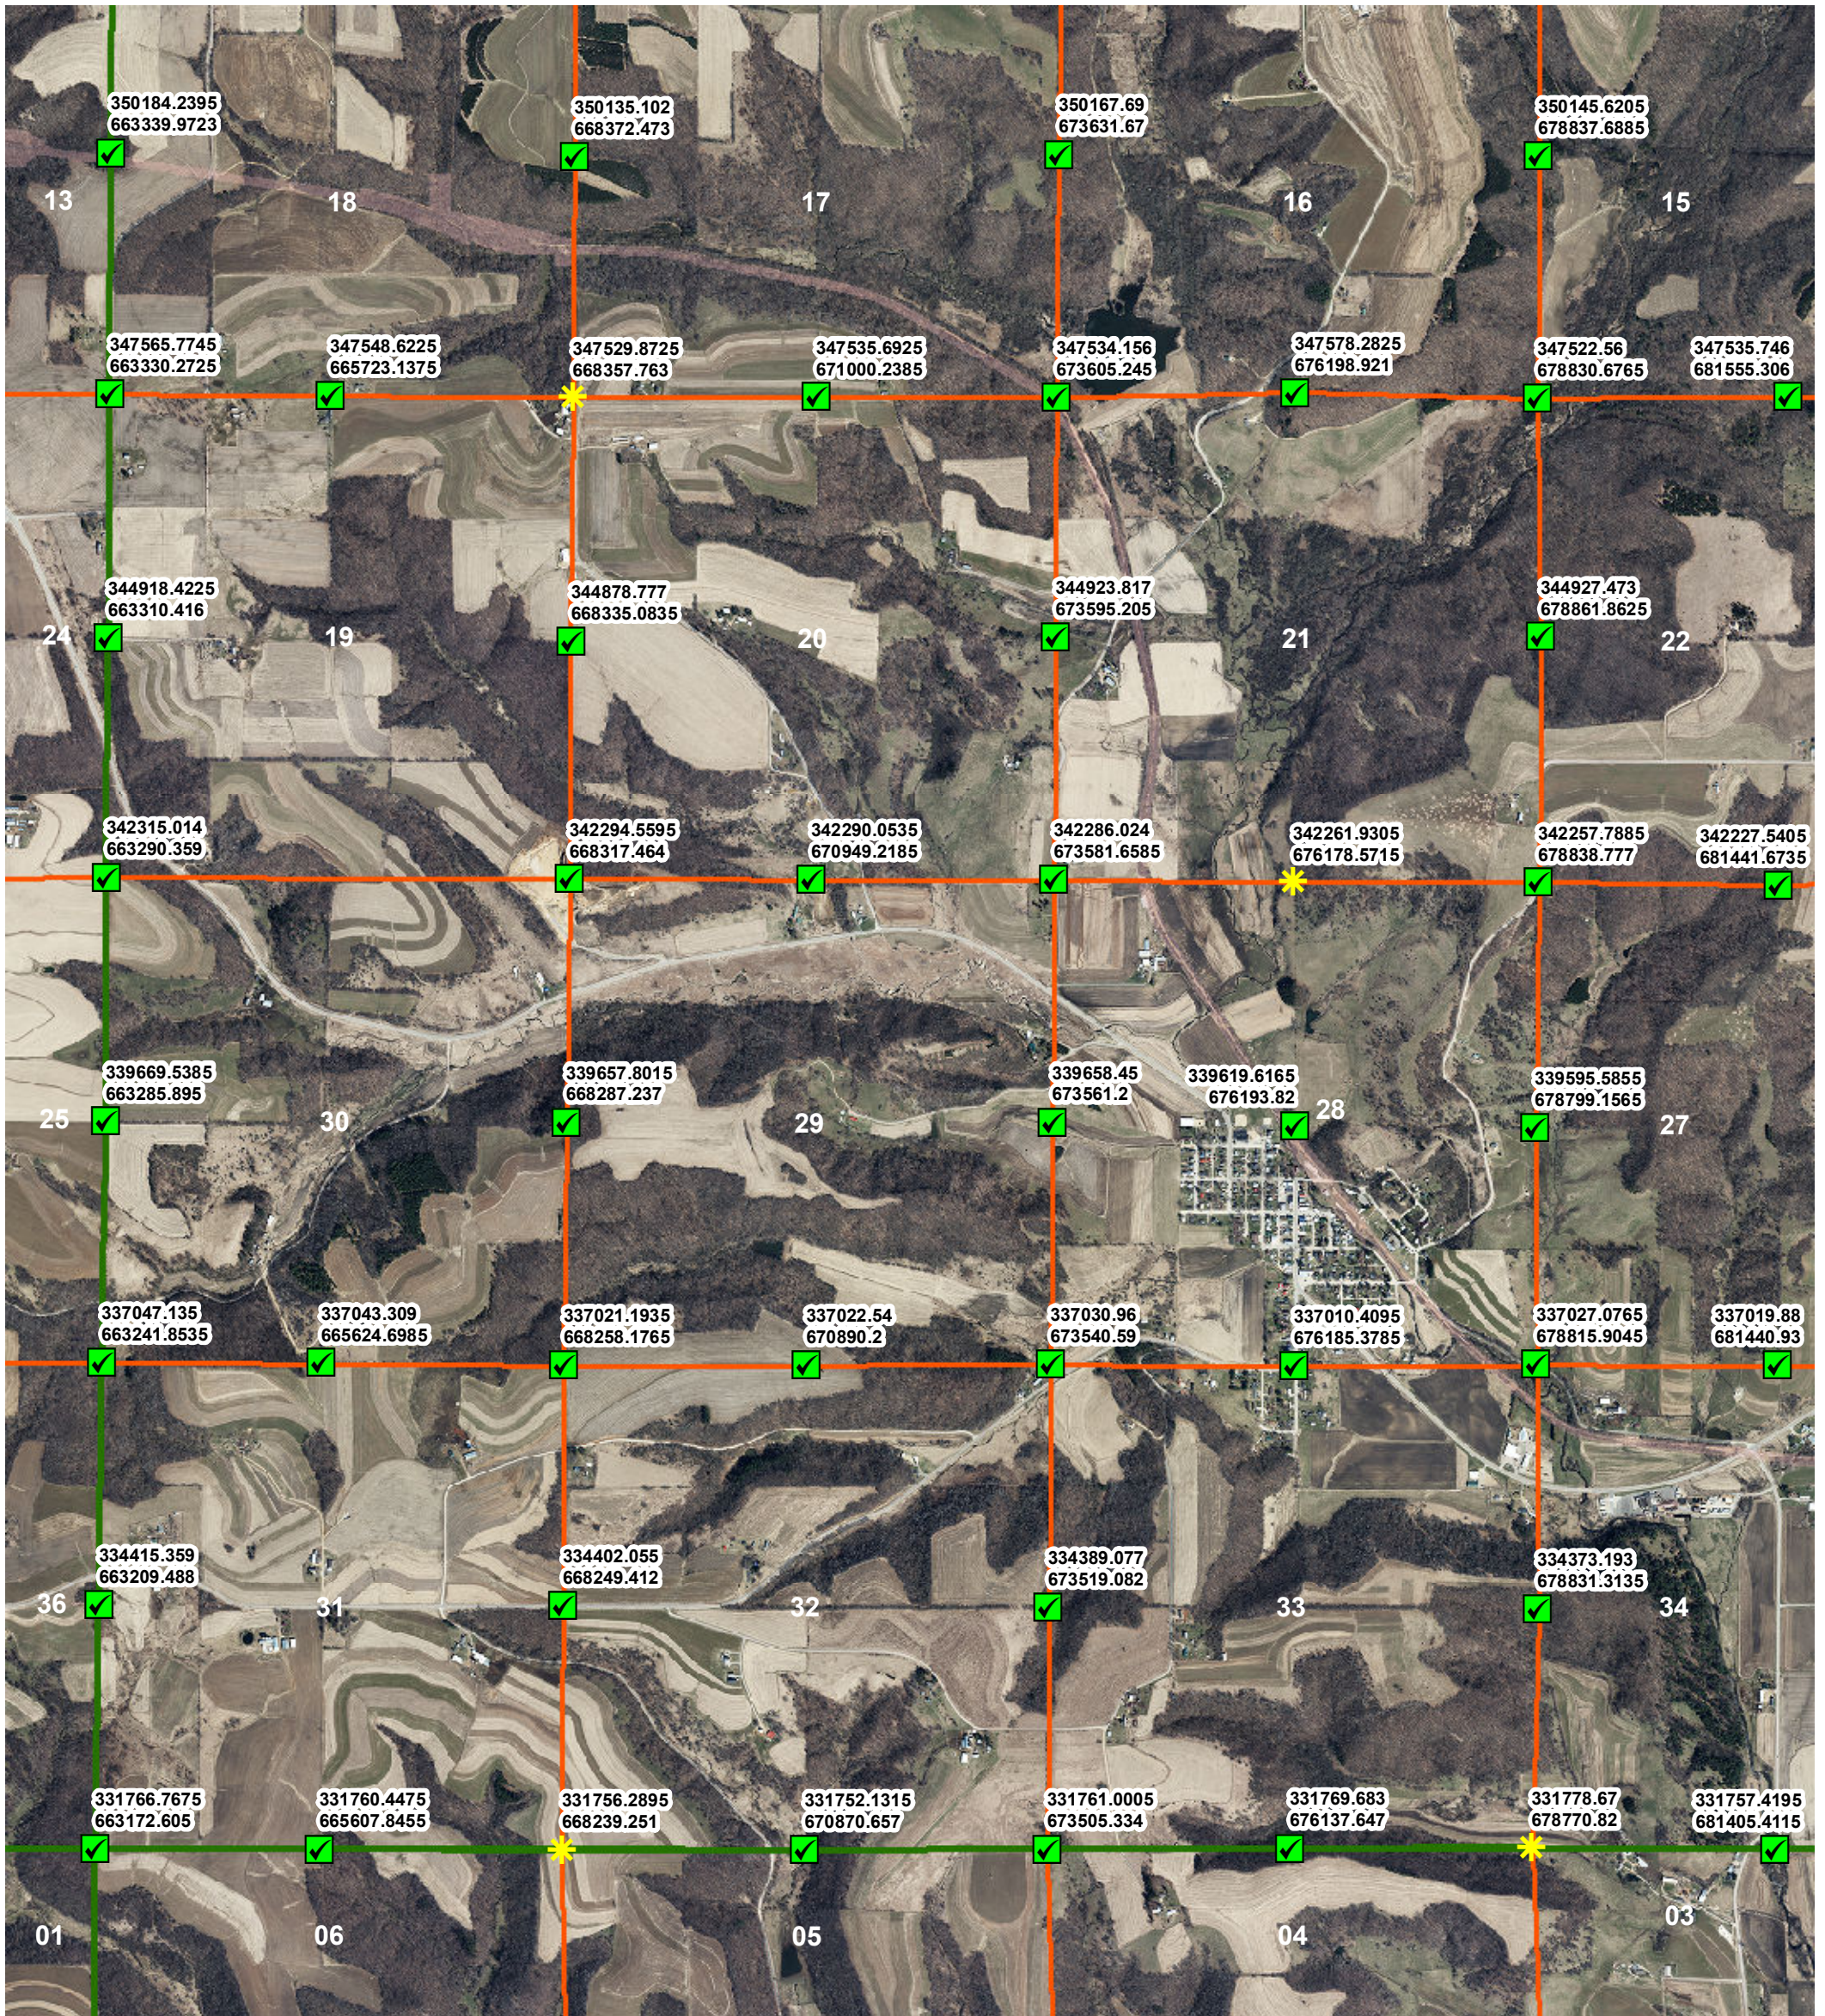

Adrian PLSs Corner Coordinates - SW

Legend

PLSS Coordinates
Coordinate Method

- * Derived
- ✓ GPS