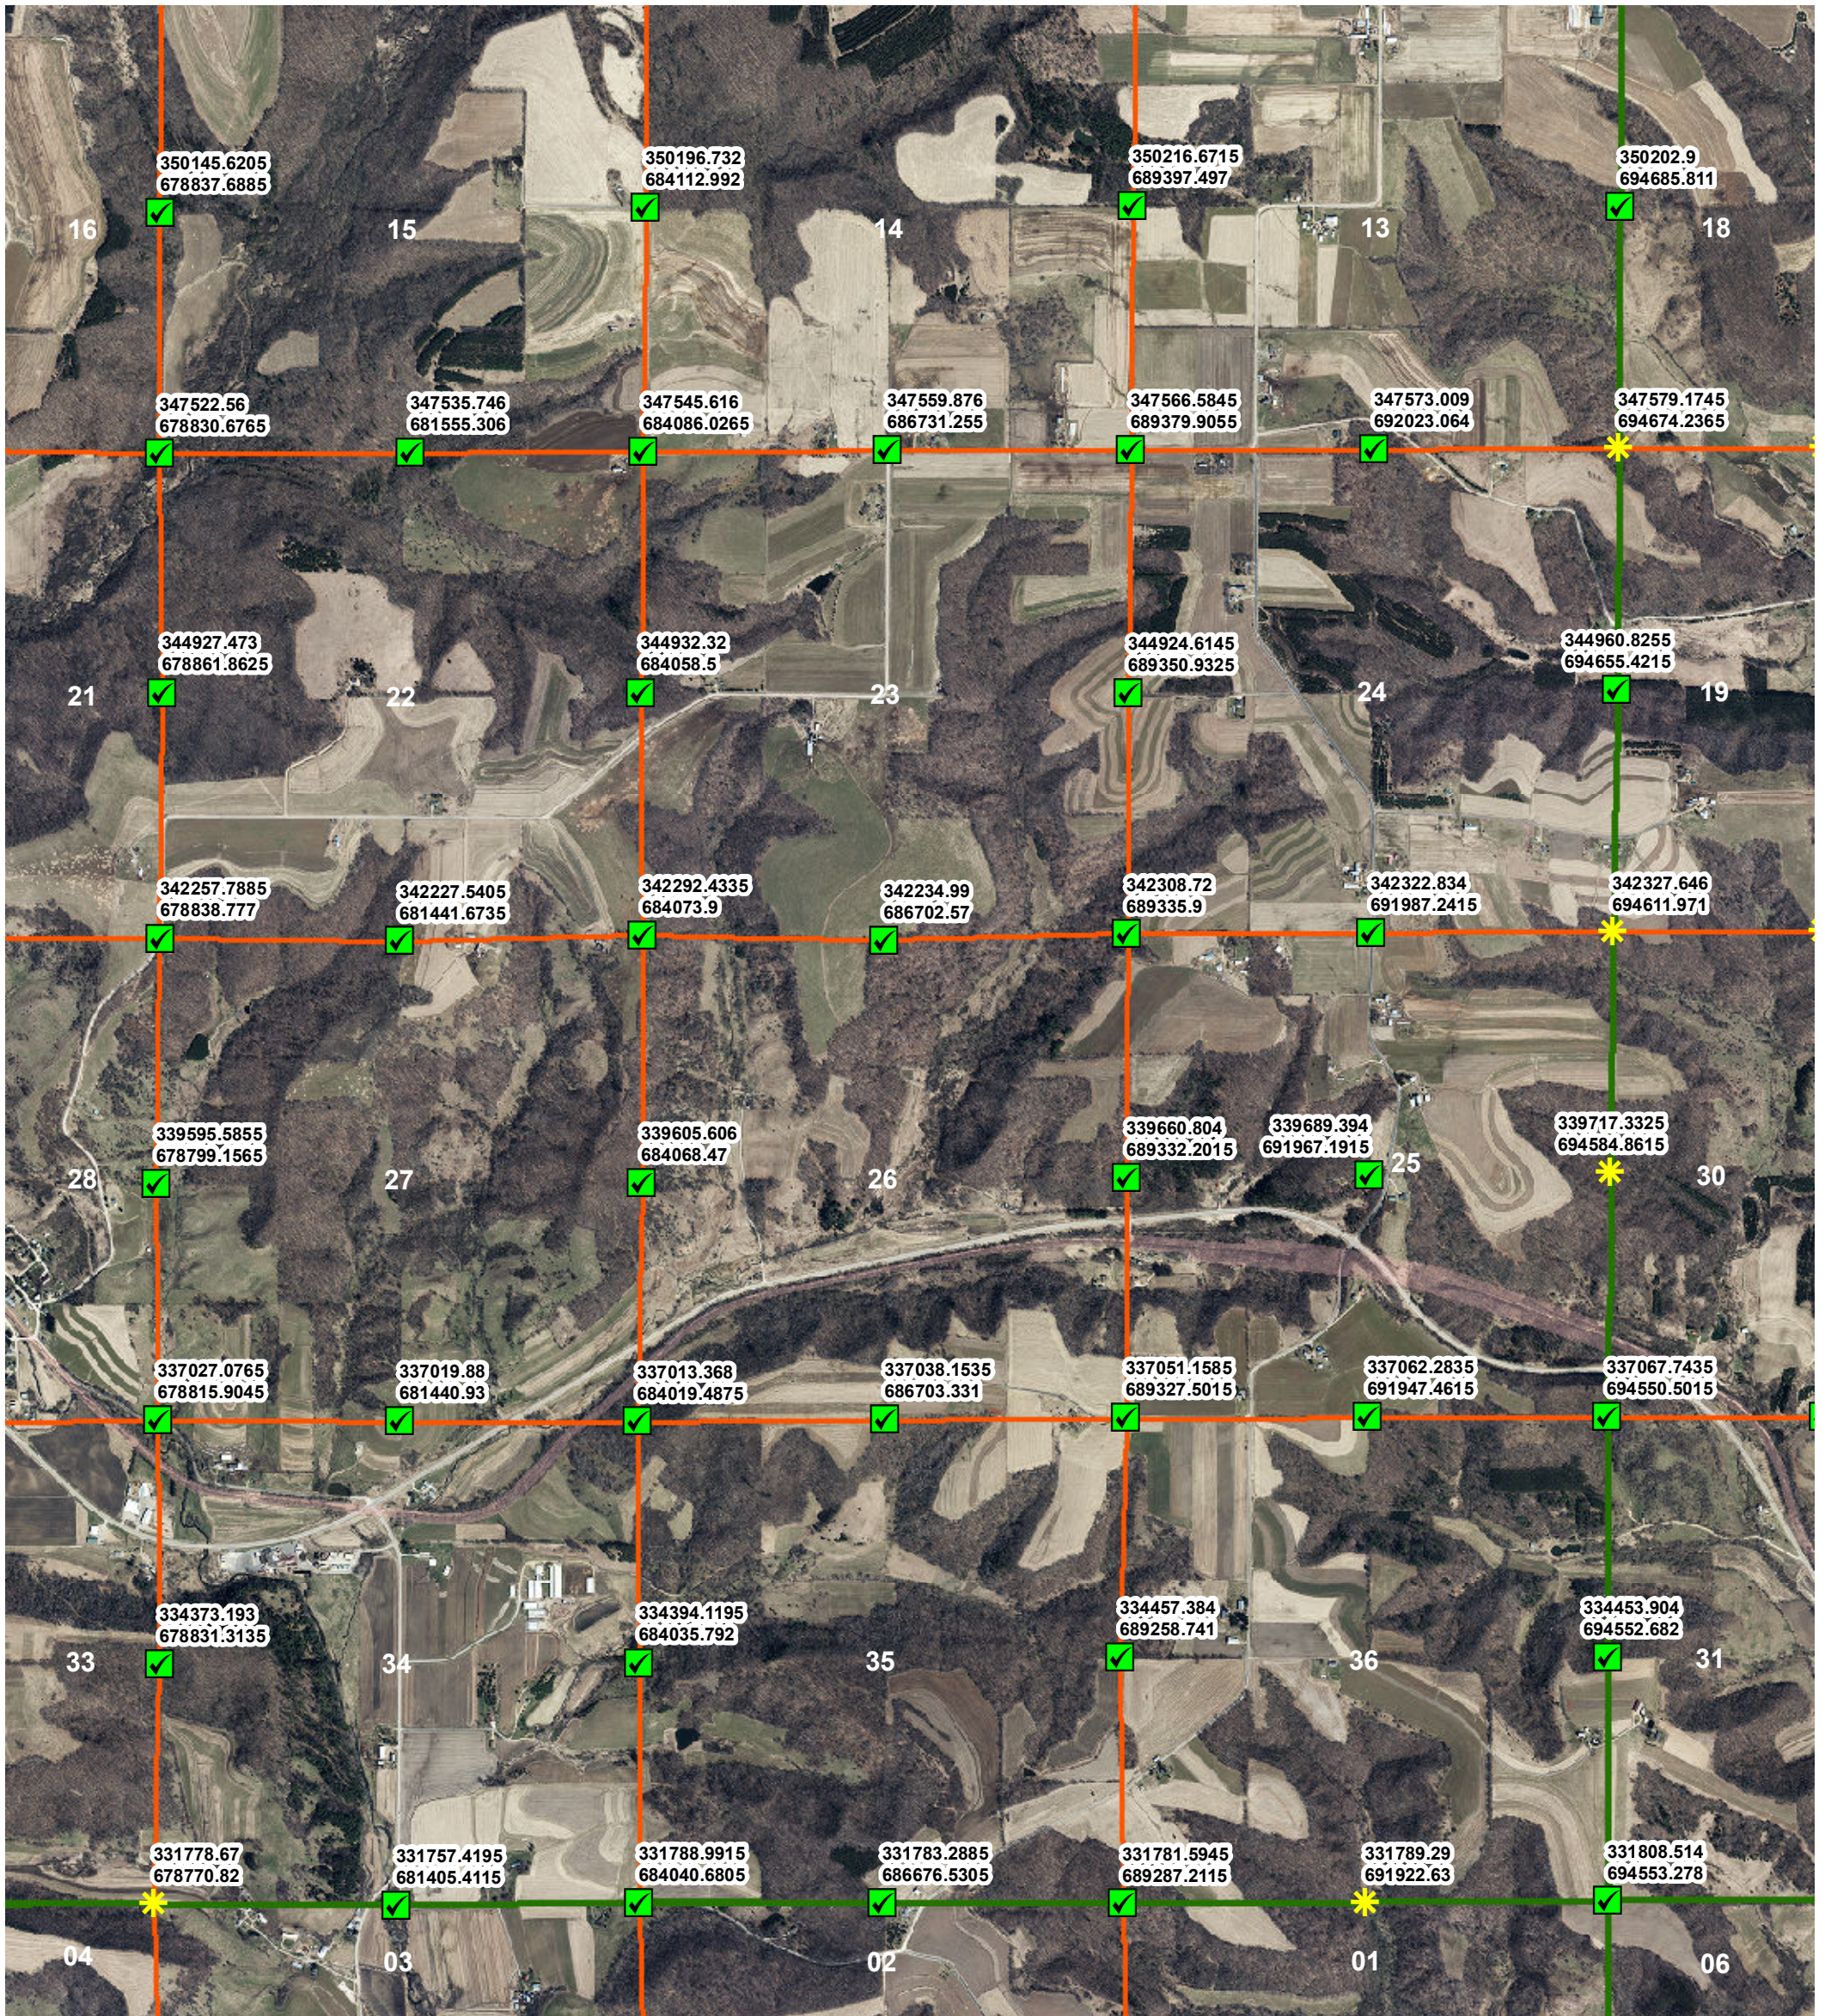

Adrian PLSS Corner Coordinates - SE

Legend

PLSS Coordinates Coordinate Method

- * Derived
- ✓ GPS

Date: 12/9/2020