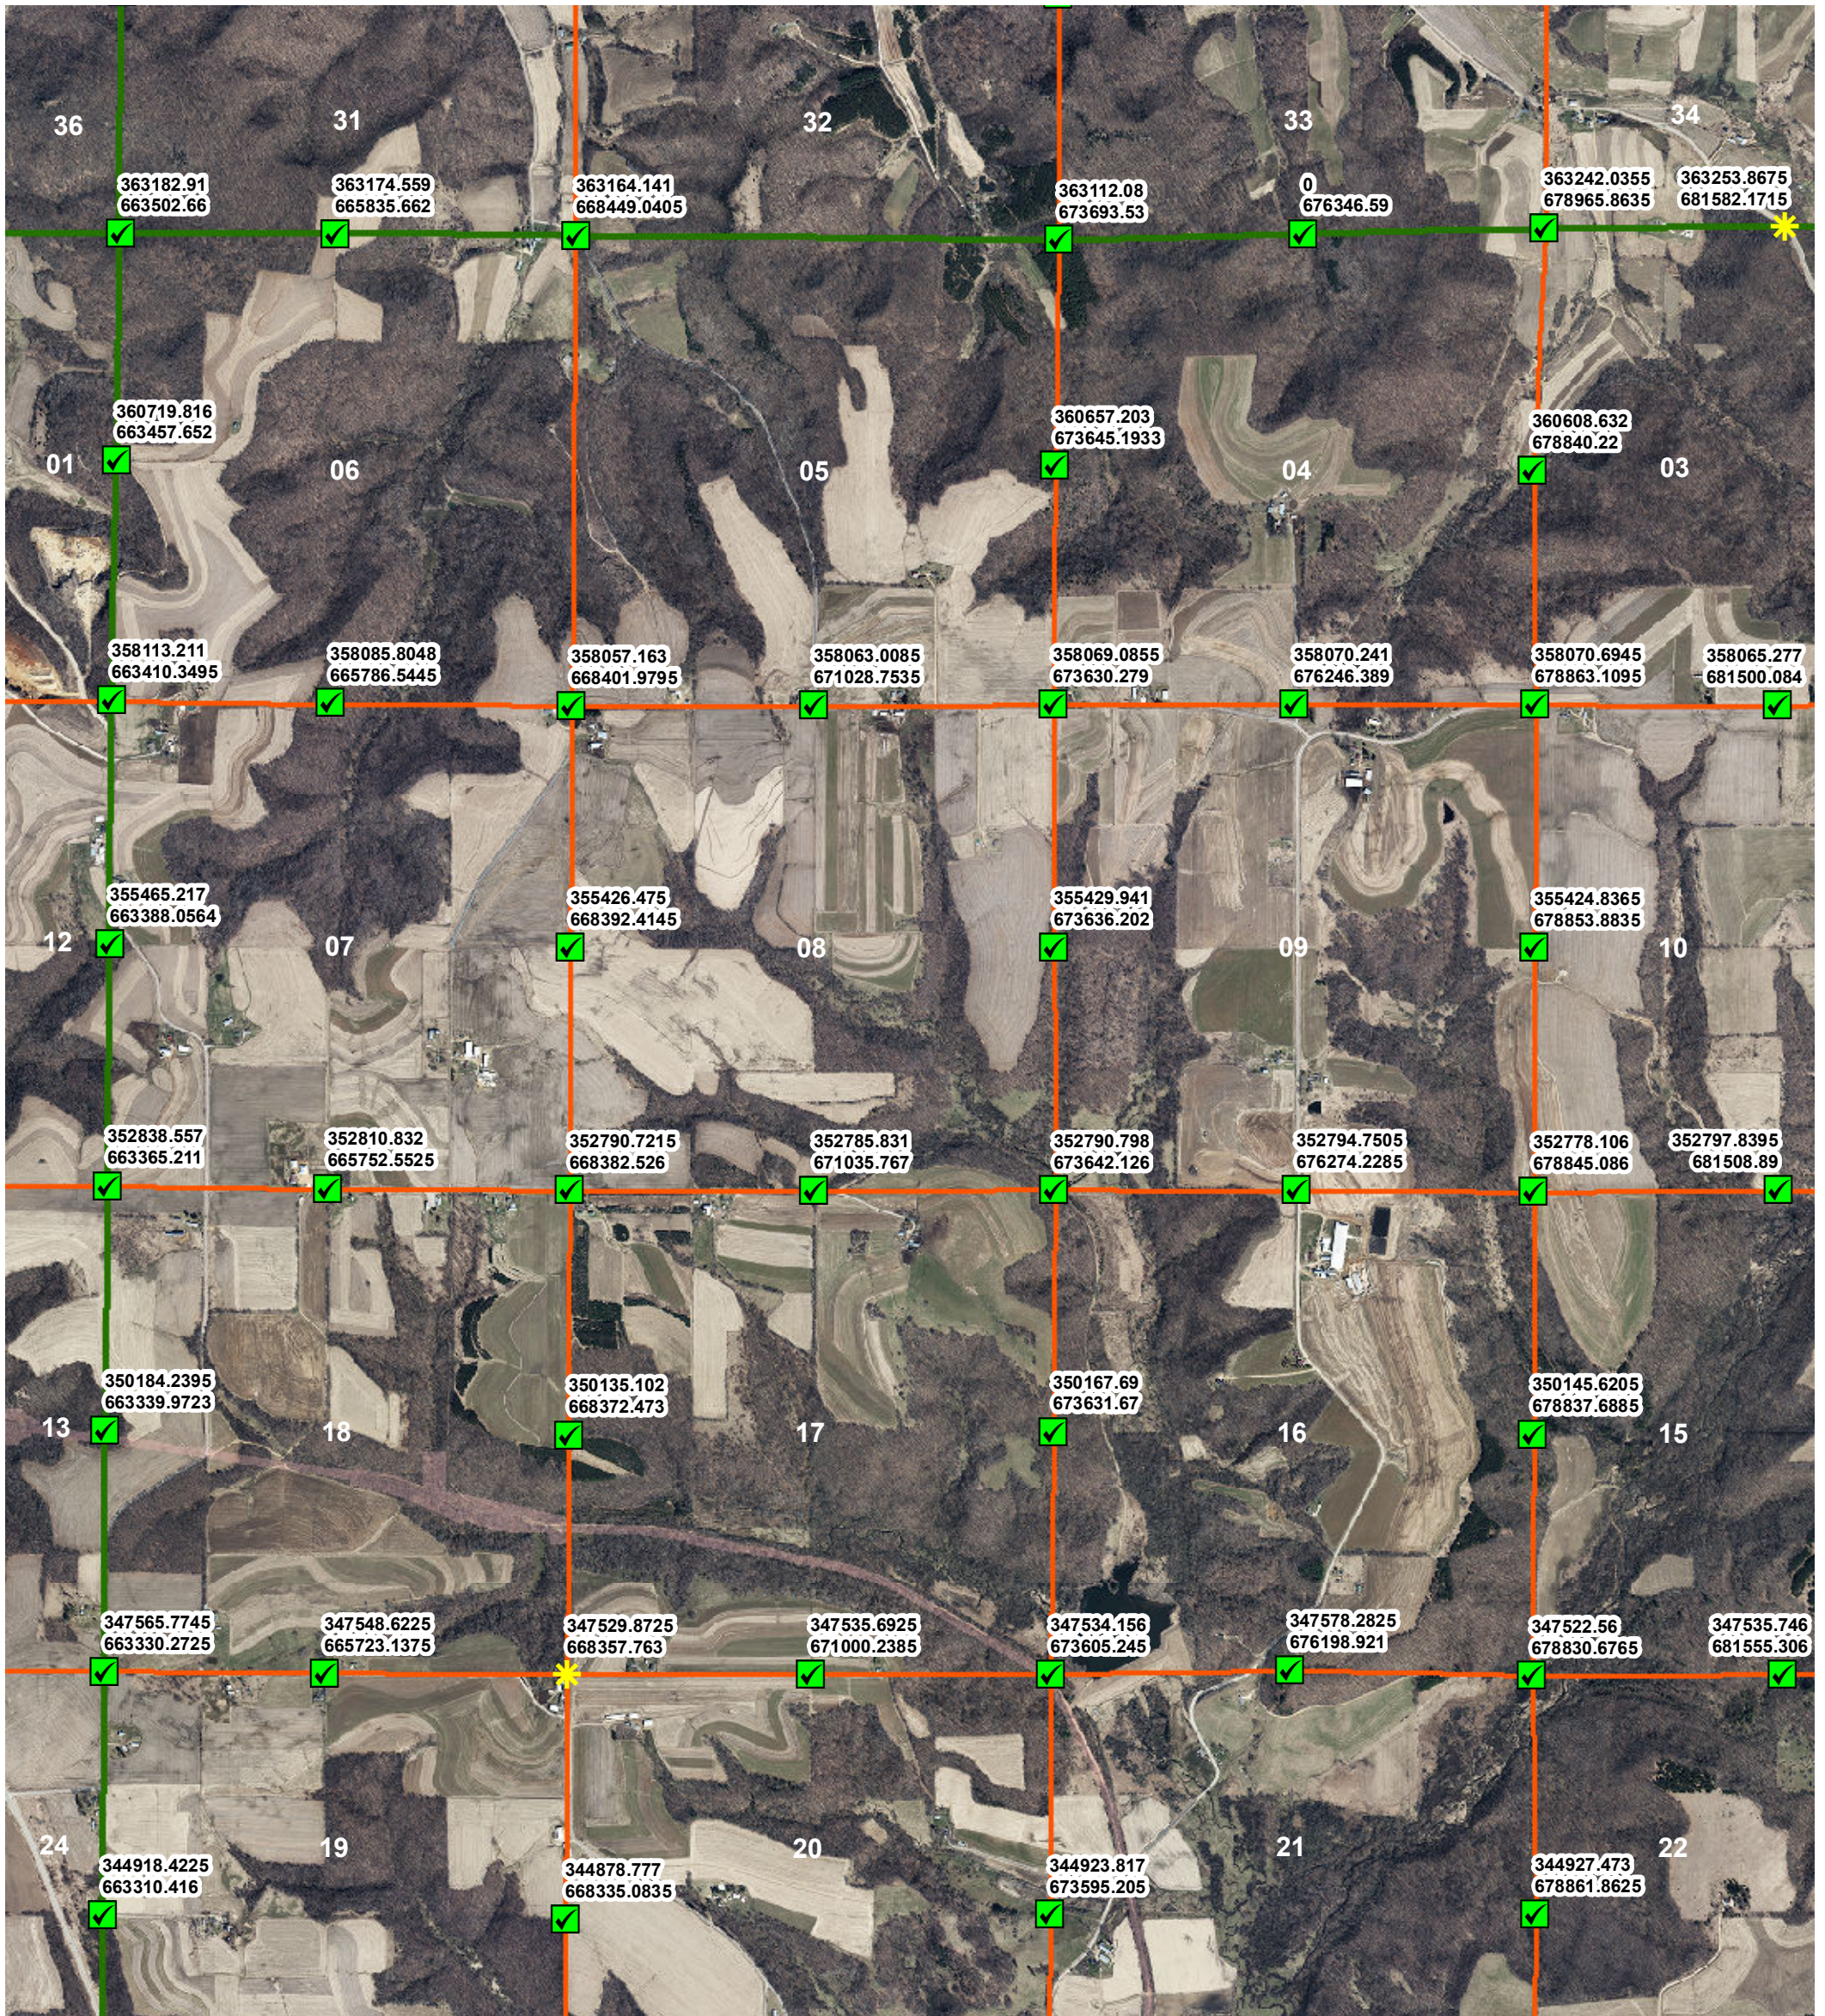

Adrian PLSS Corner Coordinates - NW

Legend

**PLSS Coordinates
Coordinate Method**

- * Derived
- ✔ GPS