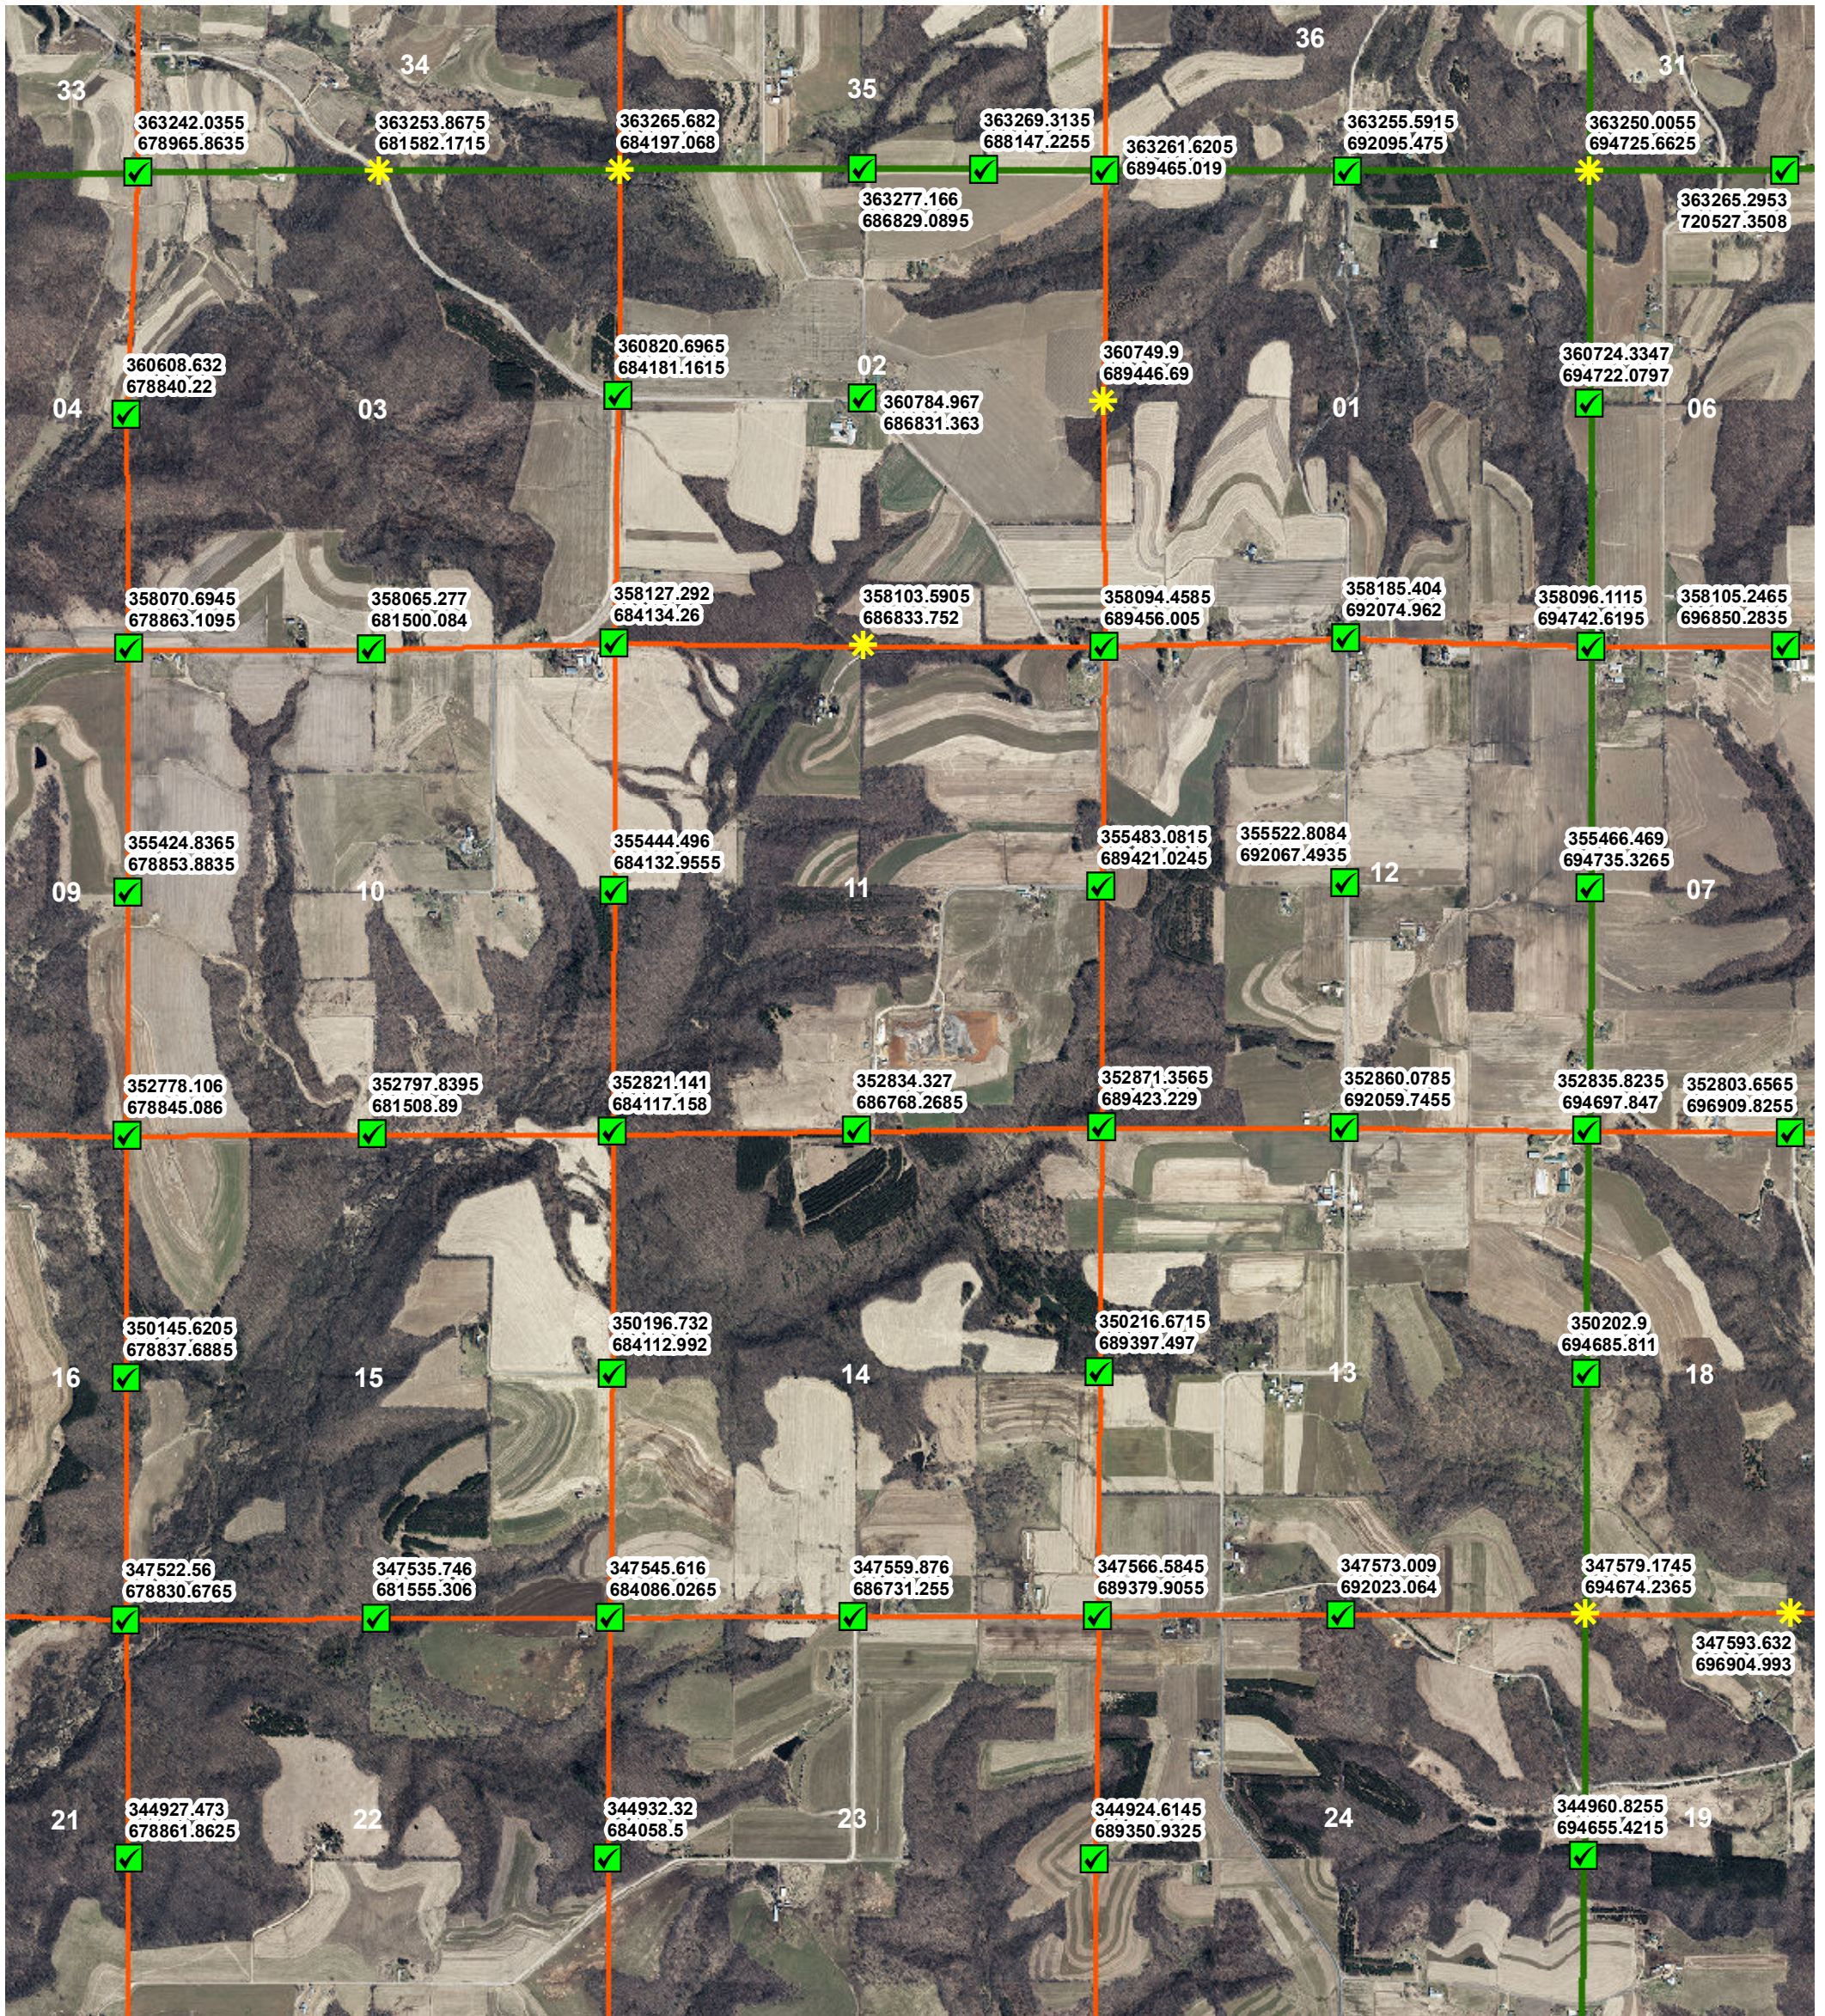

Adrian PLSS Corner Coordinates - NE

Legend

PLSS Coordinates
Coordinate Method

- * Derived
- ✔ GPS