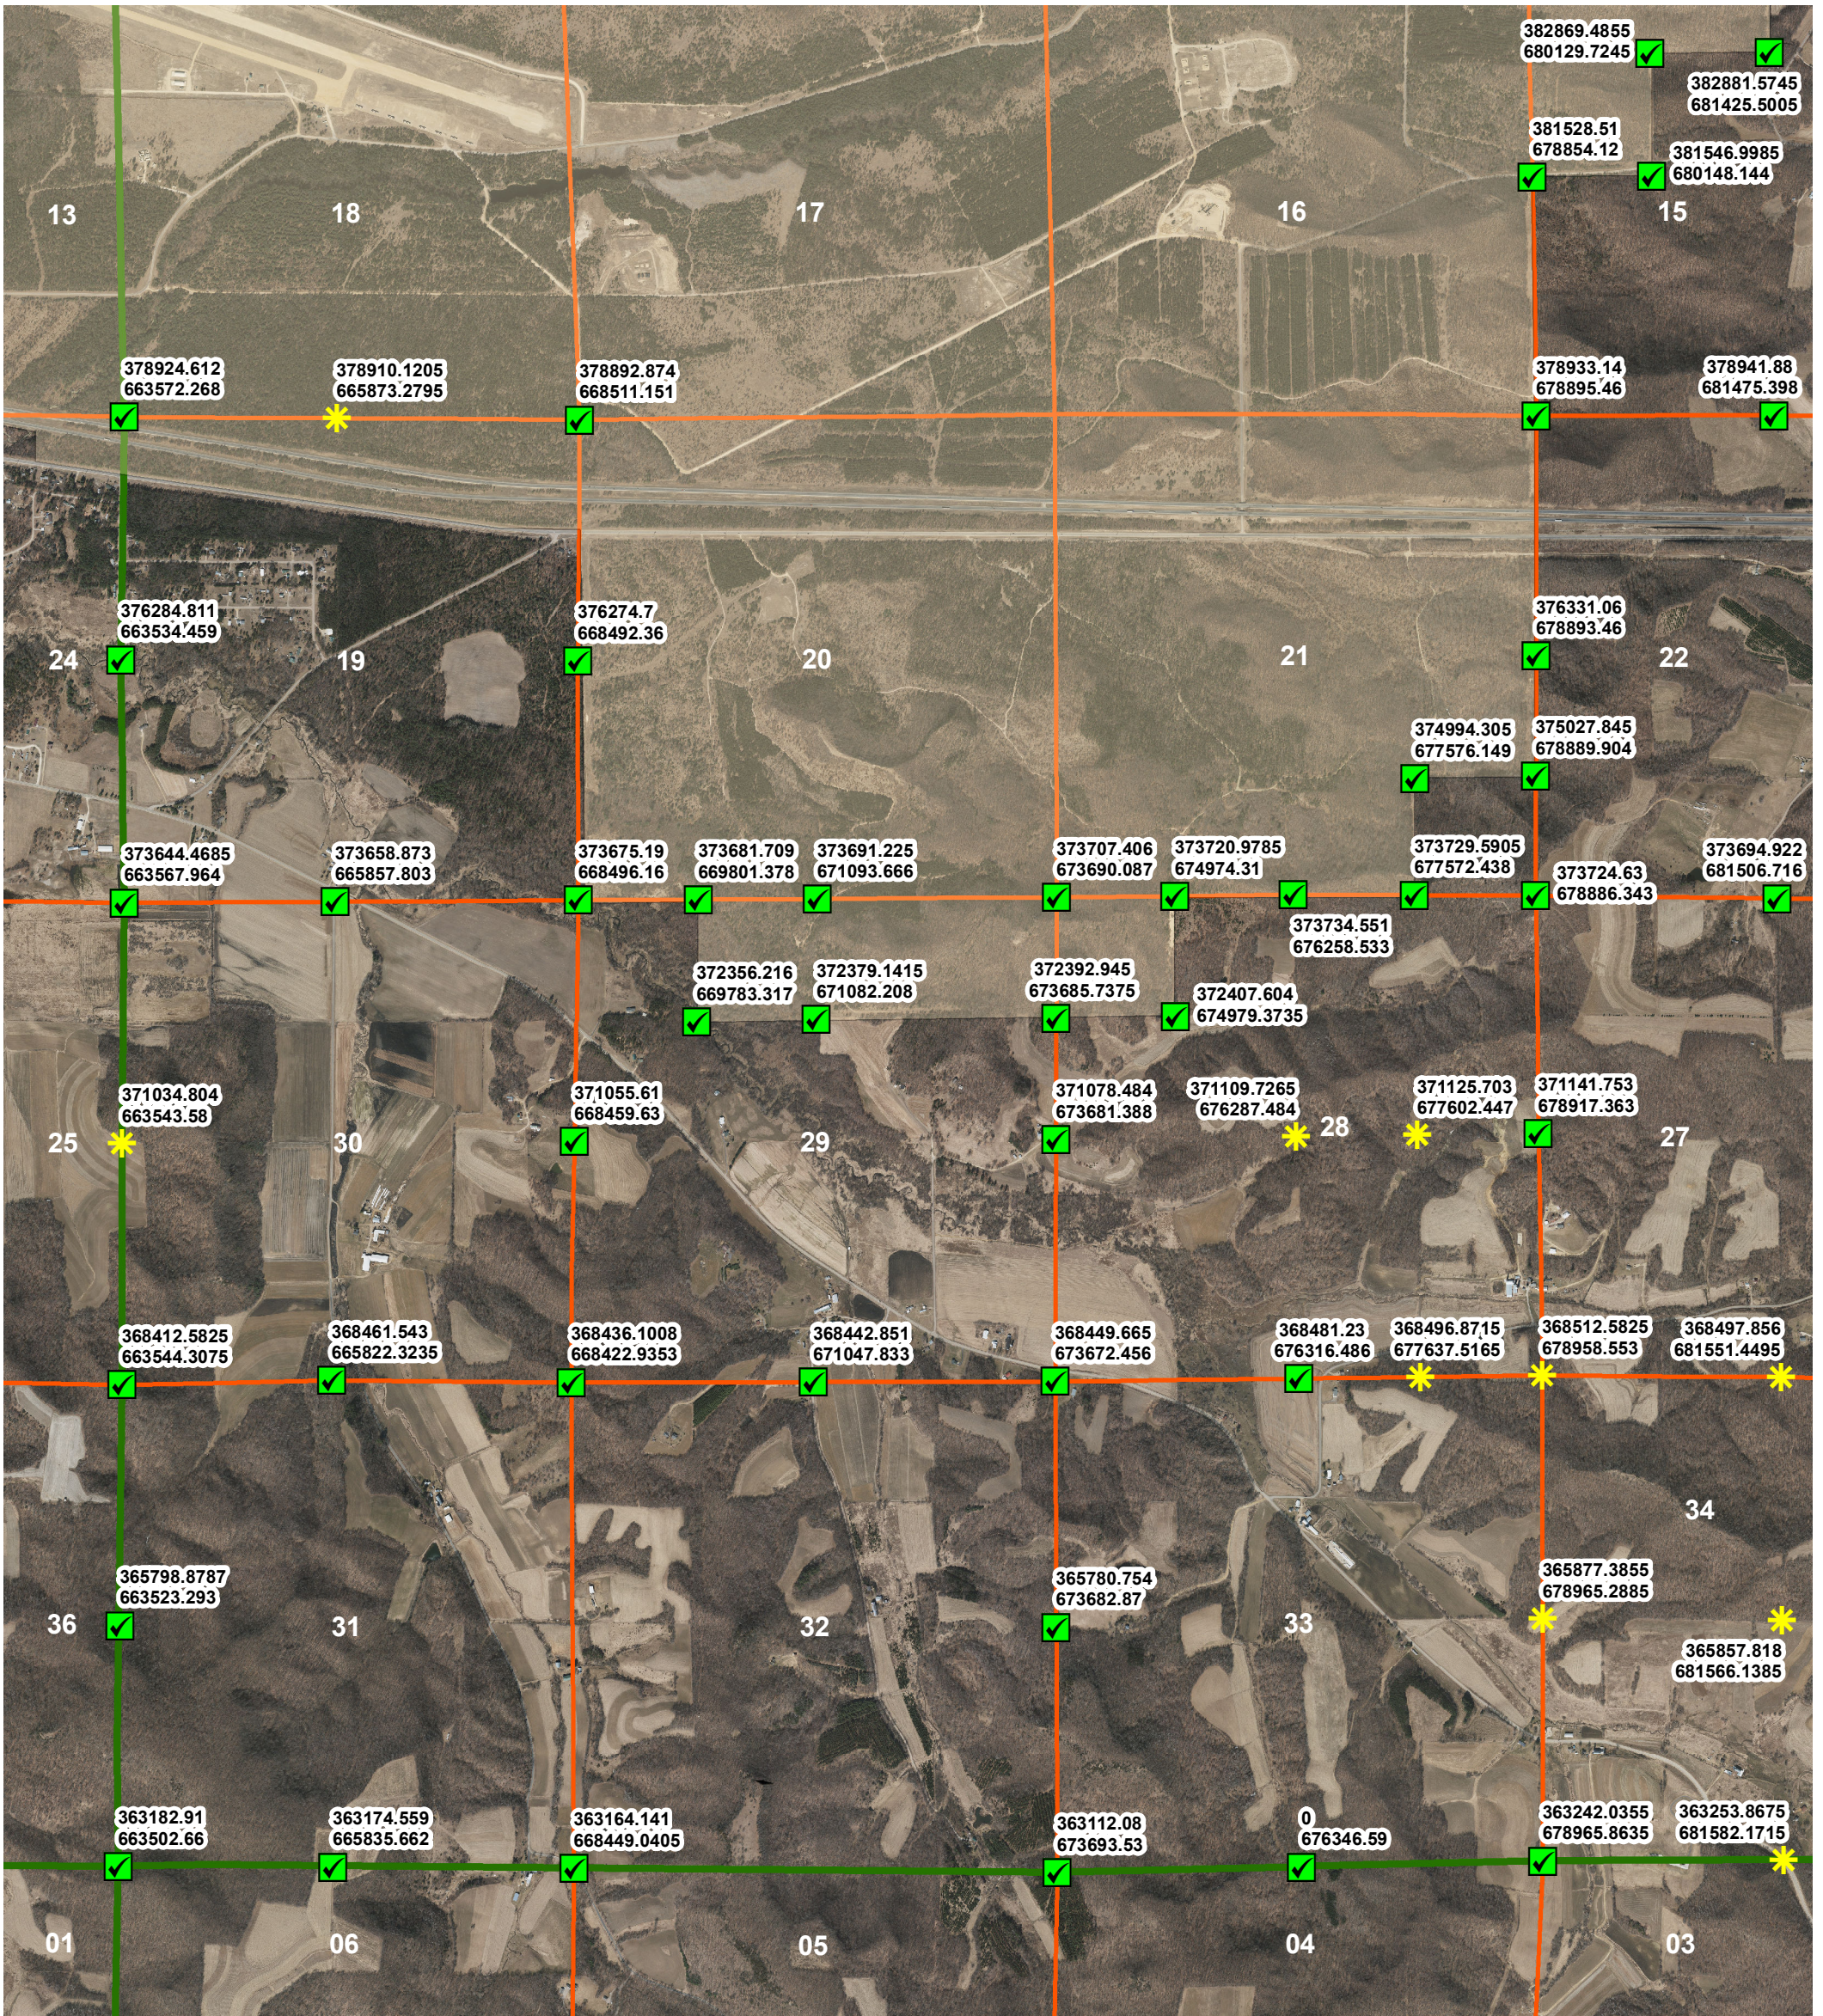

Adrian PLSS Corner Coordinates - SW

Legend

PLSS Coordinates

Coordinate Method

* Derived

✓ GPS

Fort McCoy Military Reservation