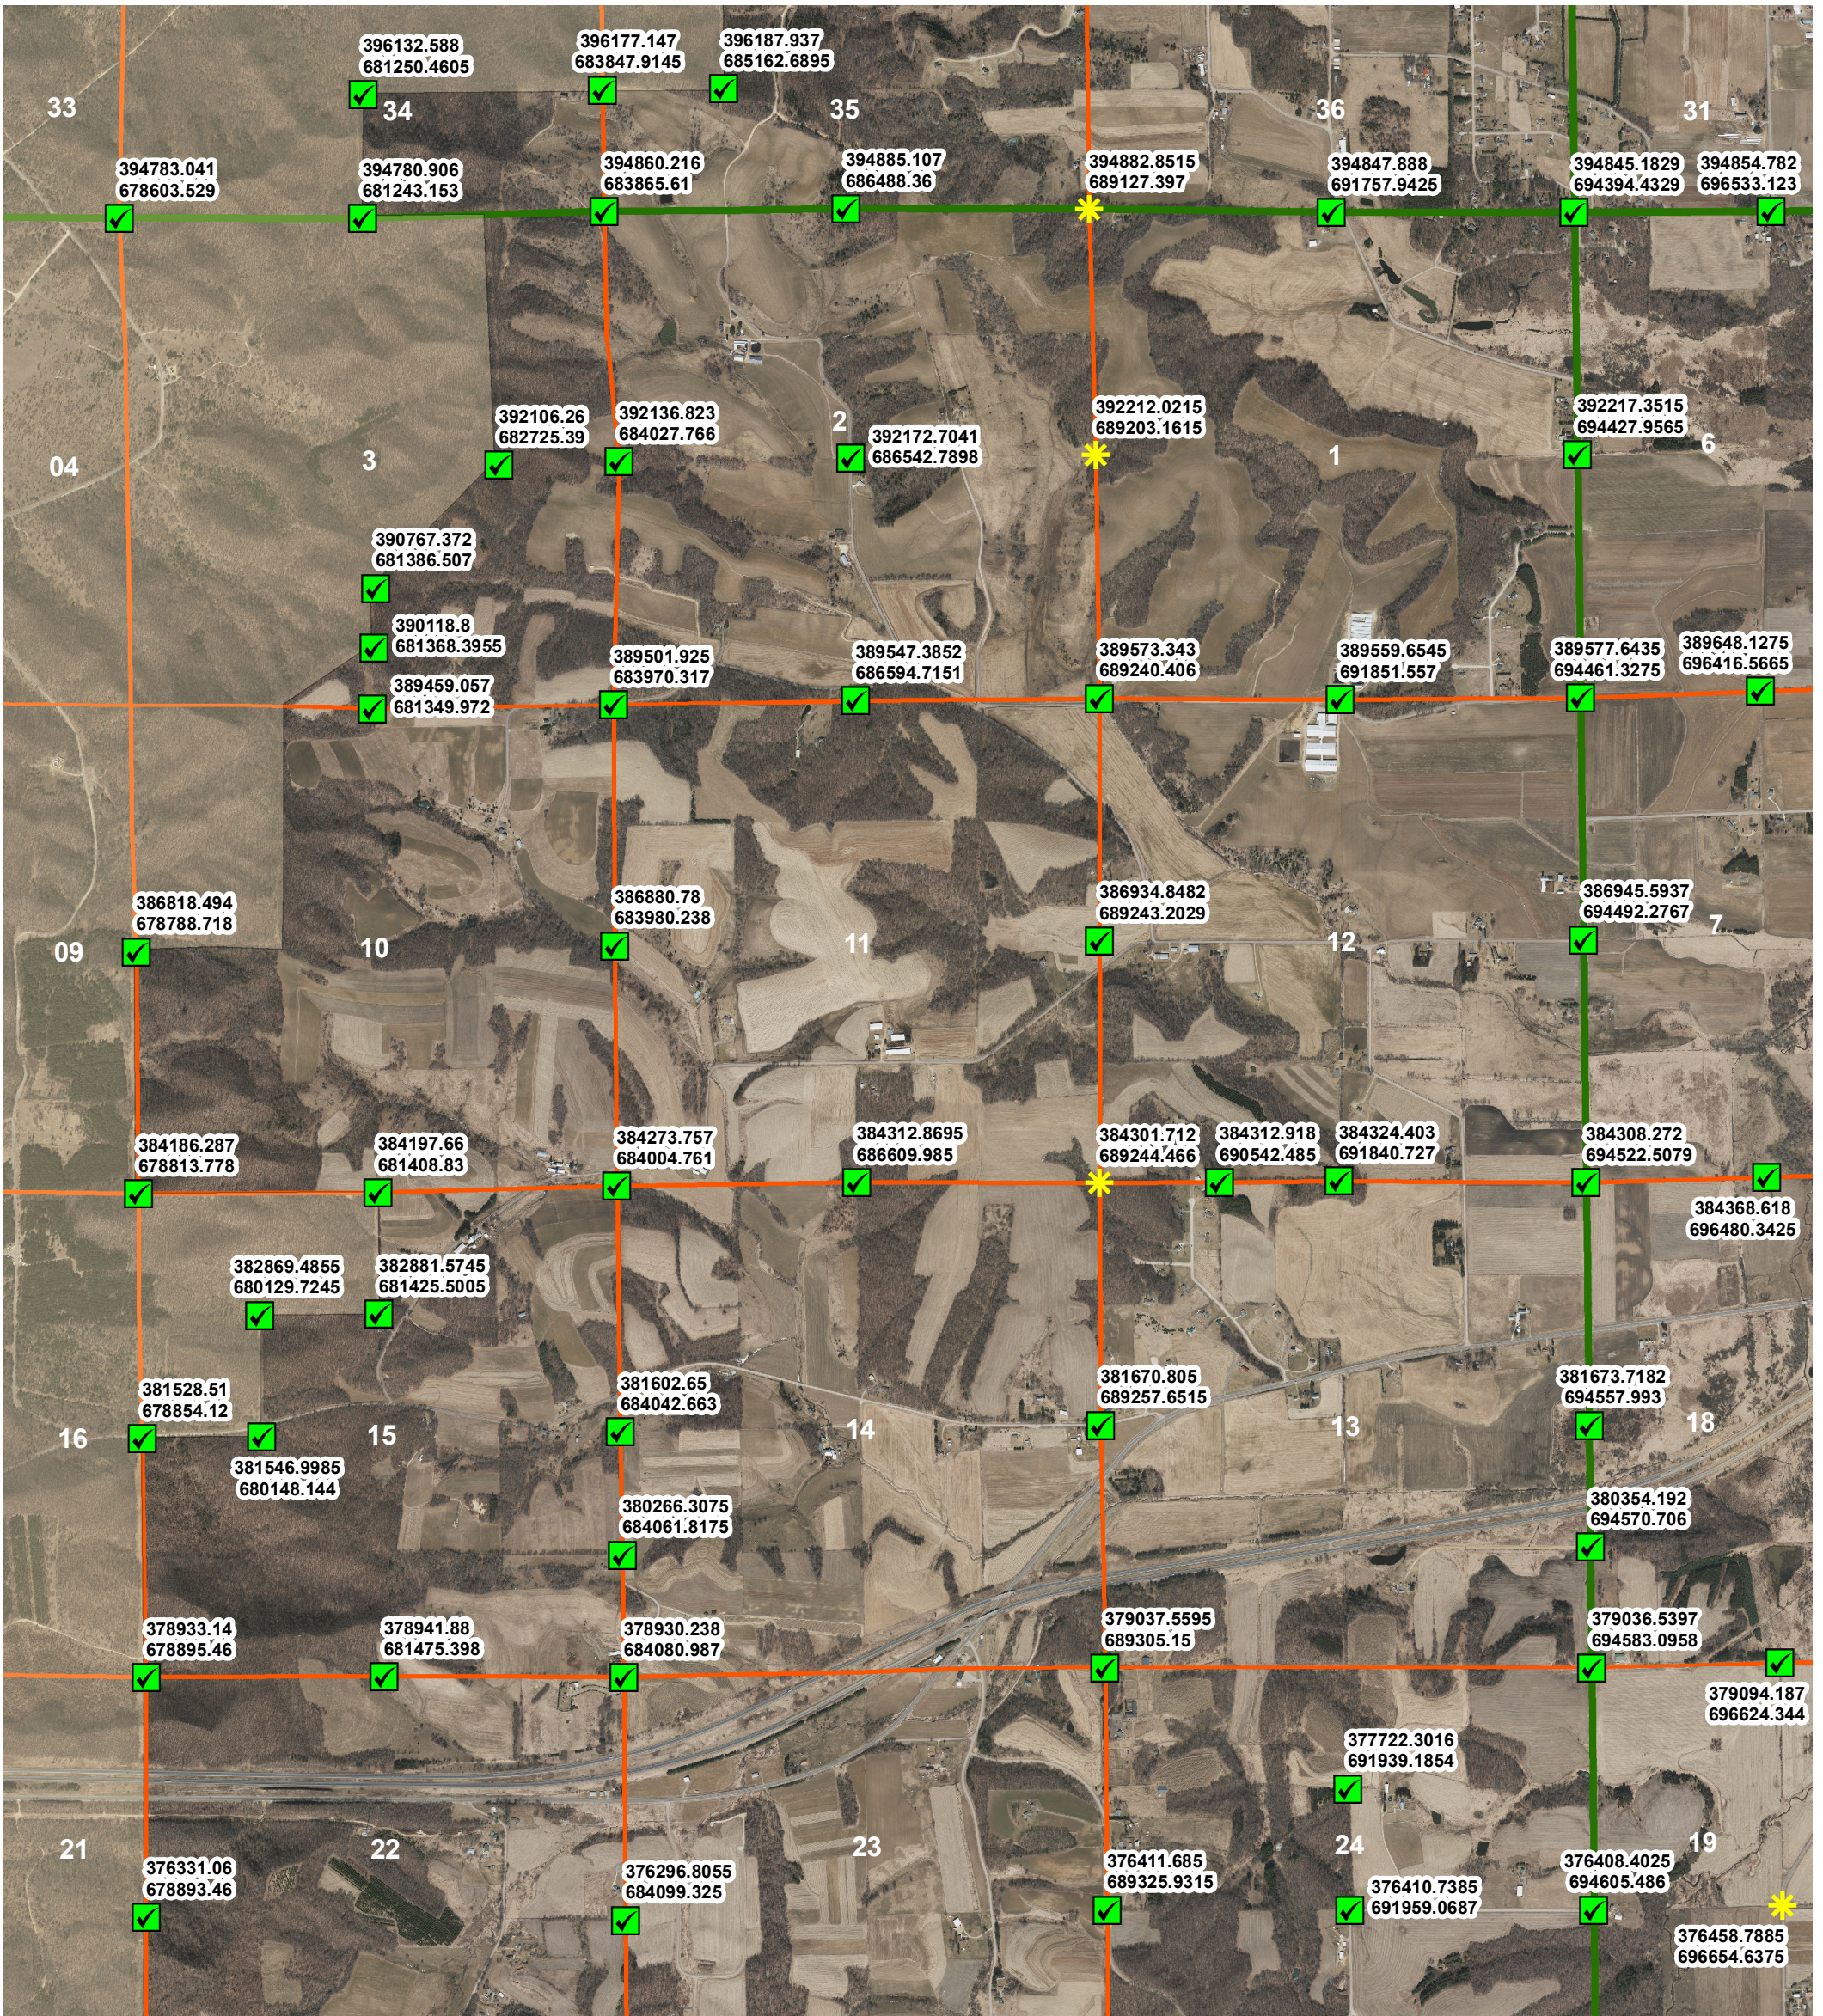

# Adrian PLSS Corner Coordinates - NE

## Legend

### PLSS Coordinates Coordinate Method

✱ Derived

☑ GPS

Fort McCoy Military Reservation