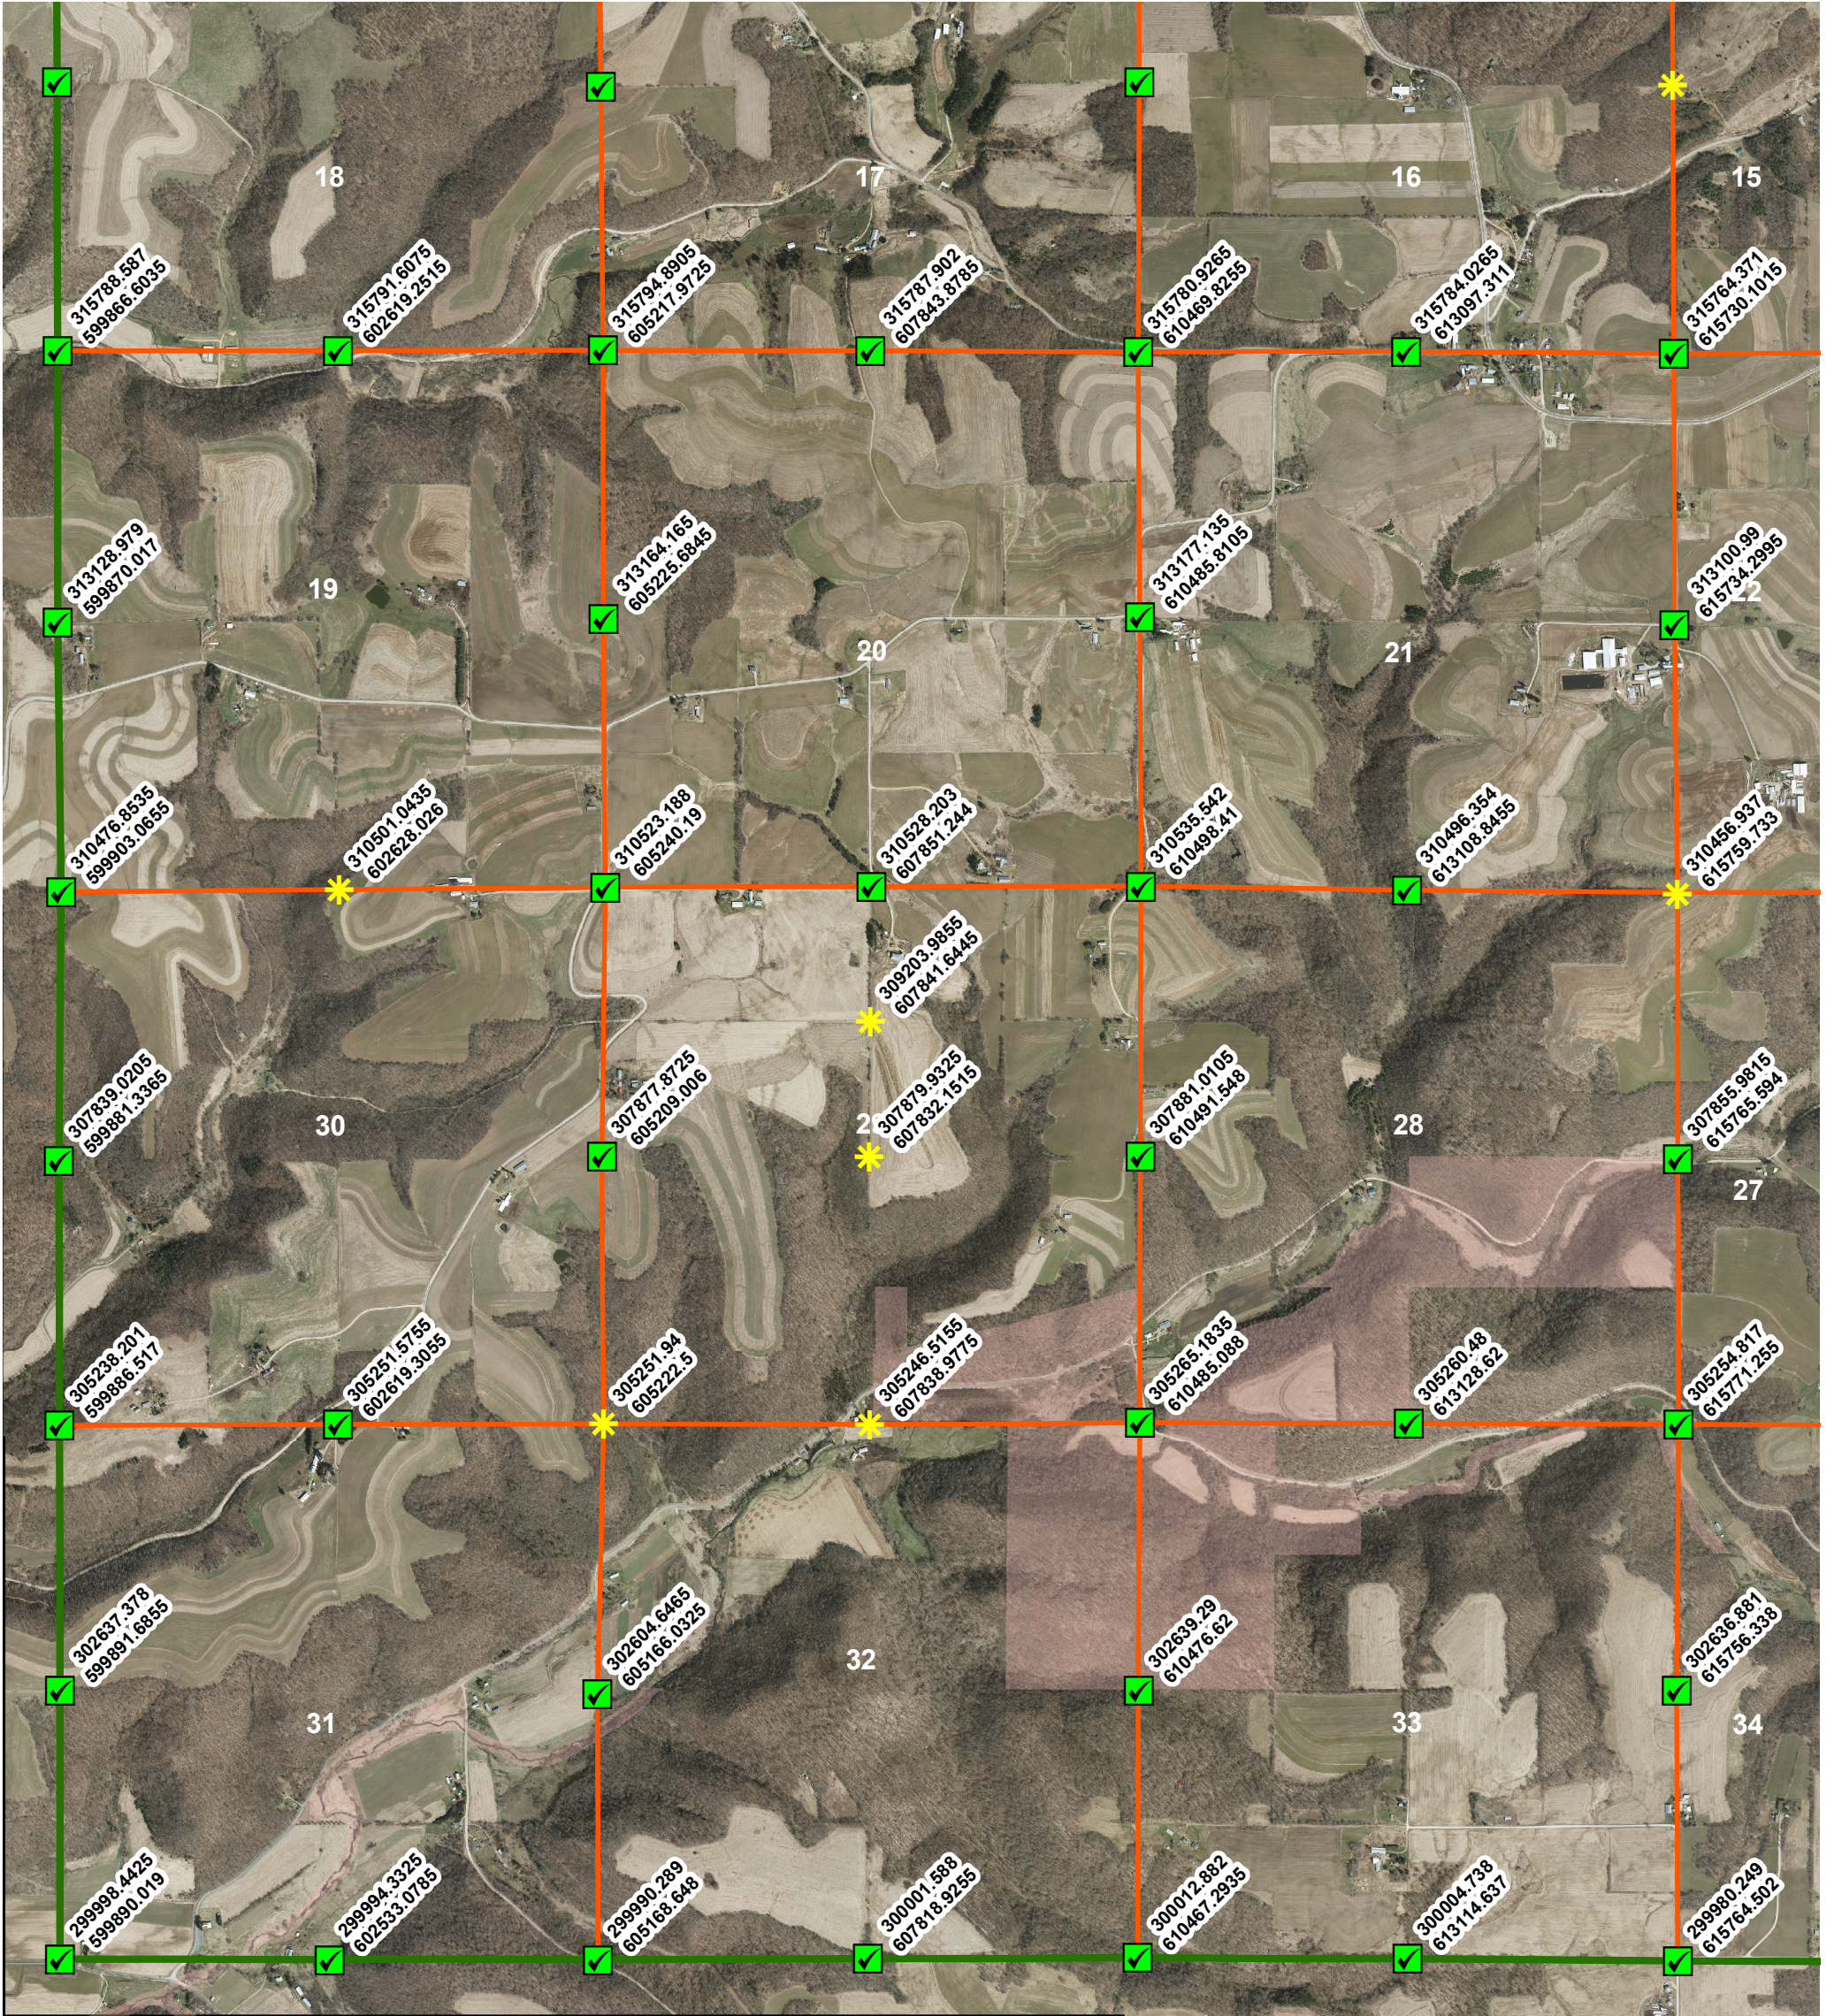

Portland PLSS Corner Coordinates - SW

Legend

PLSS Coordinates
Coordinate Method

- * Derived
- ✔ GPS