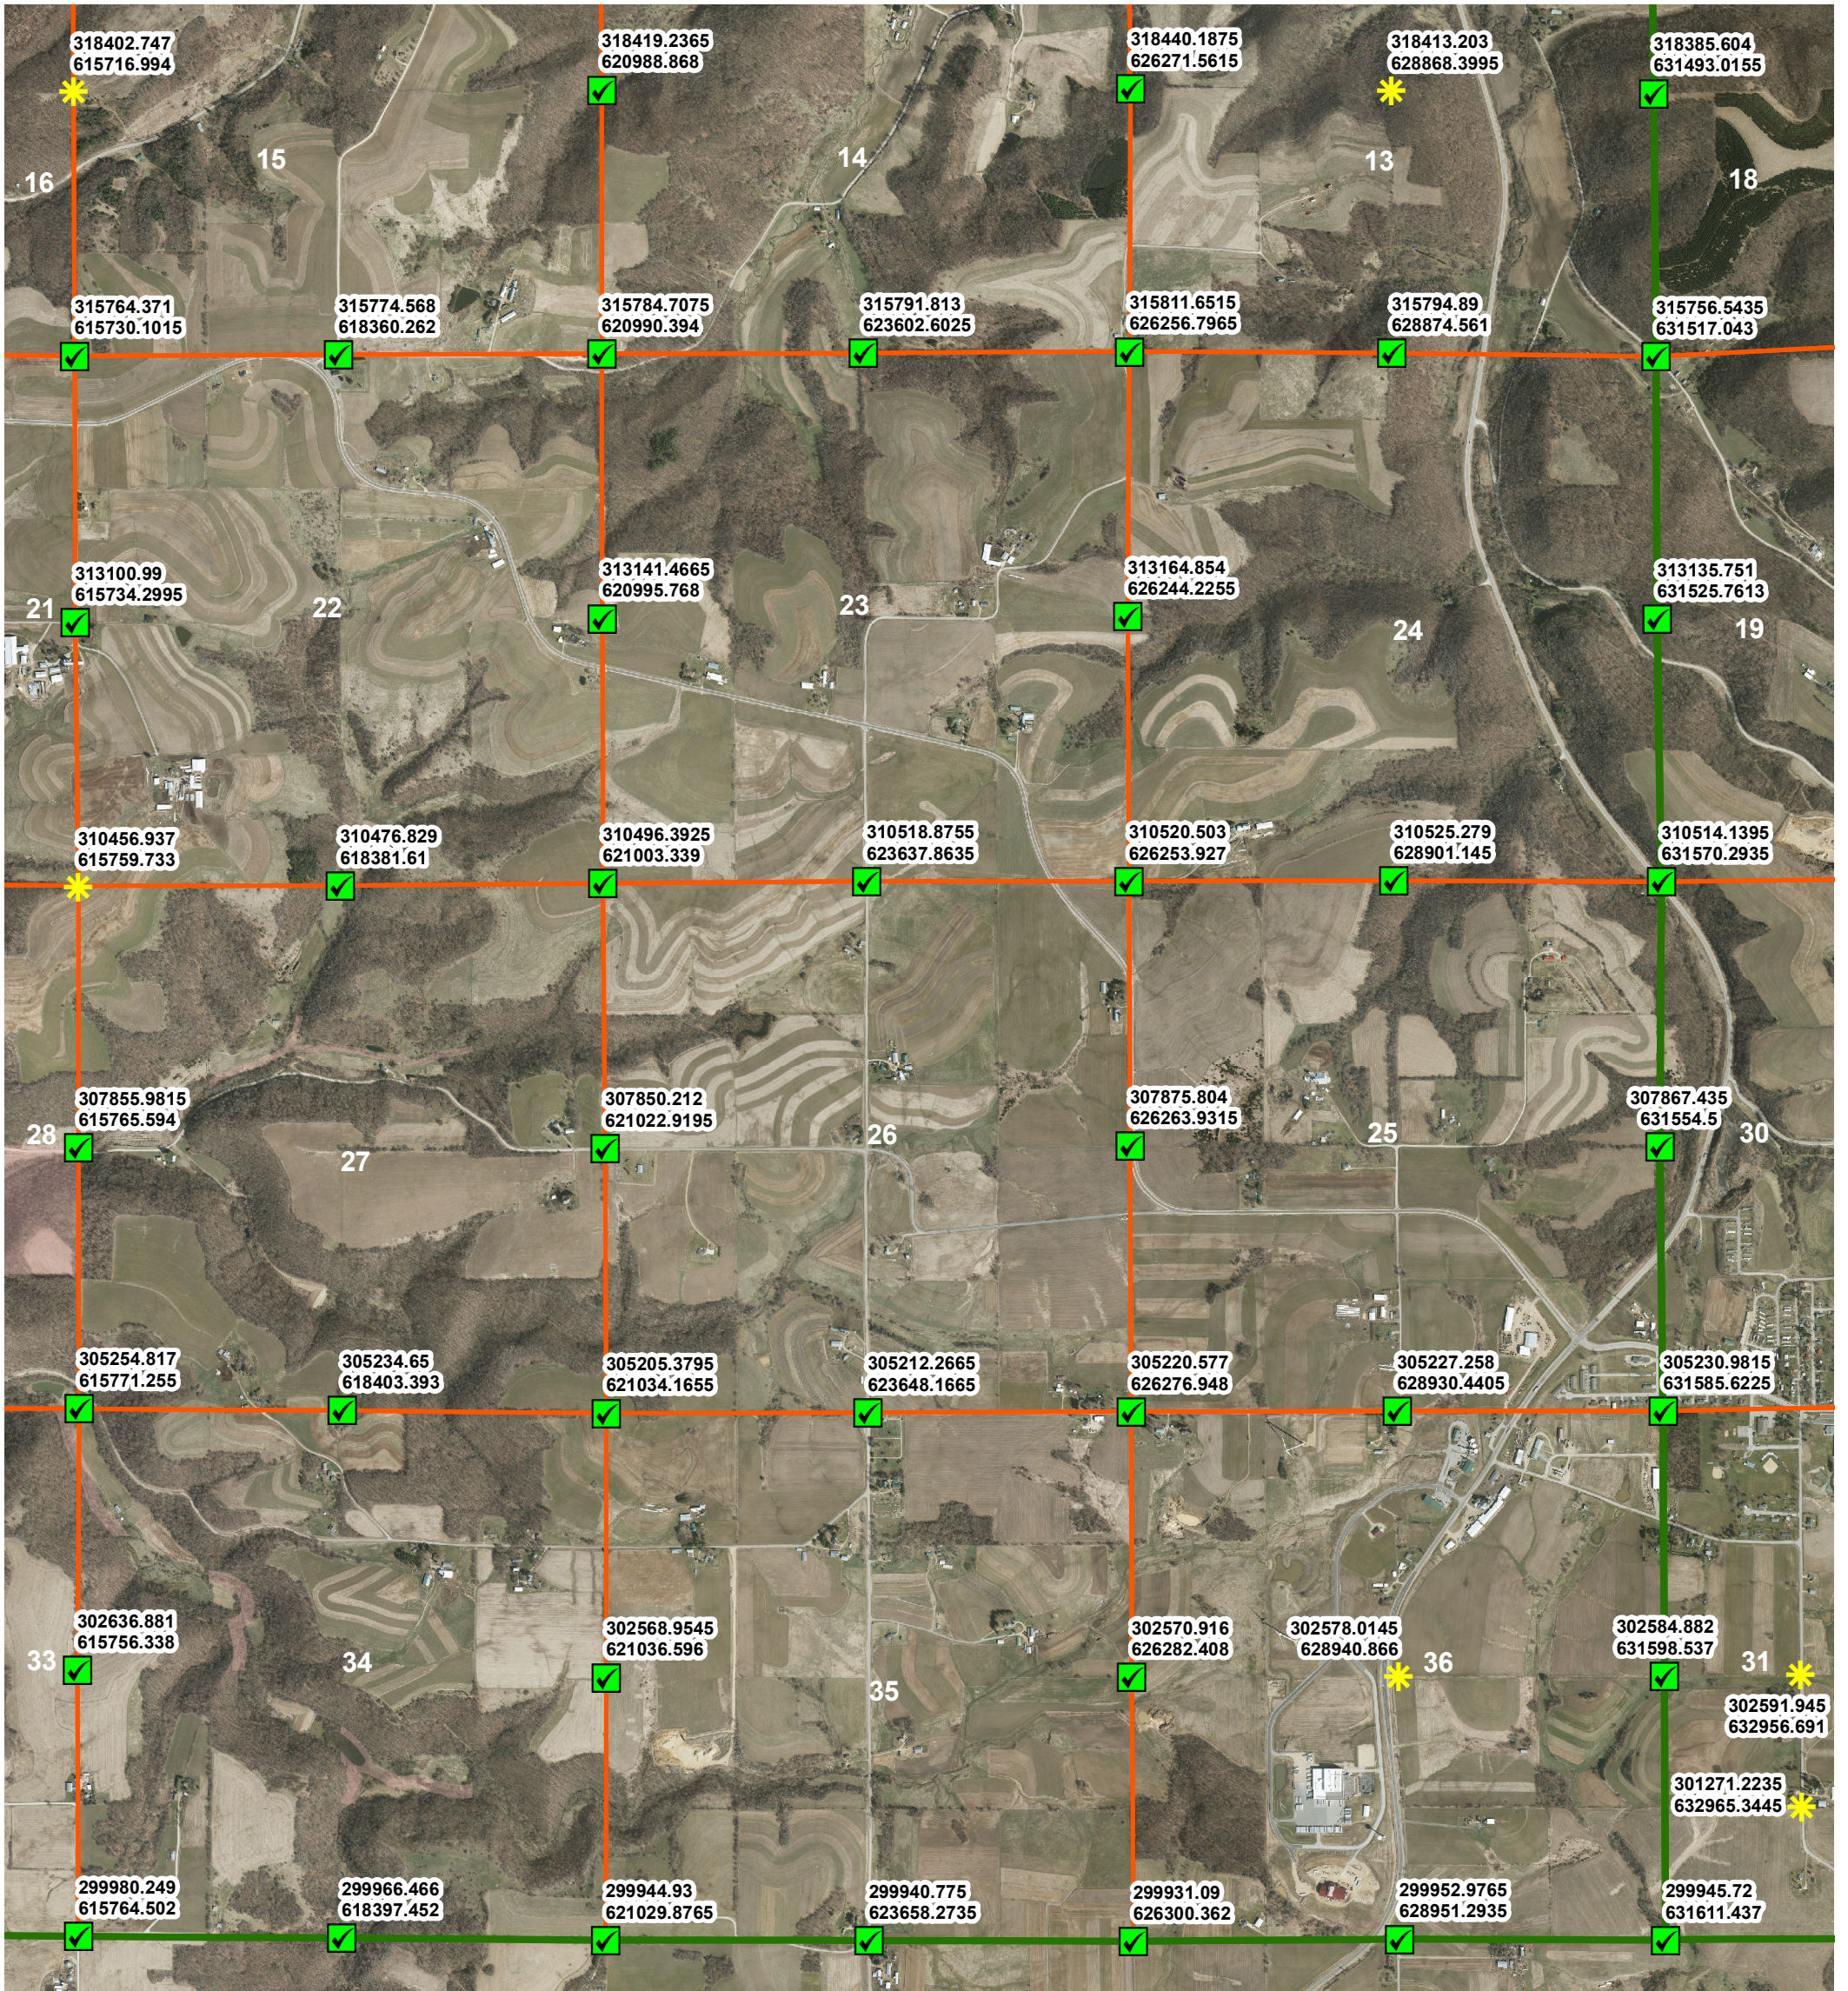

Portland PLSS Corner Coordinates - SE

Legend

PLSS Coordinates Coordinate Method

- * Derived
- ✔ GPS