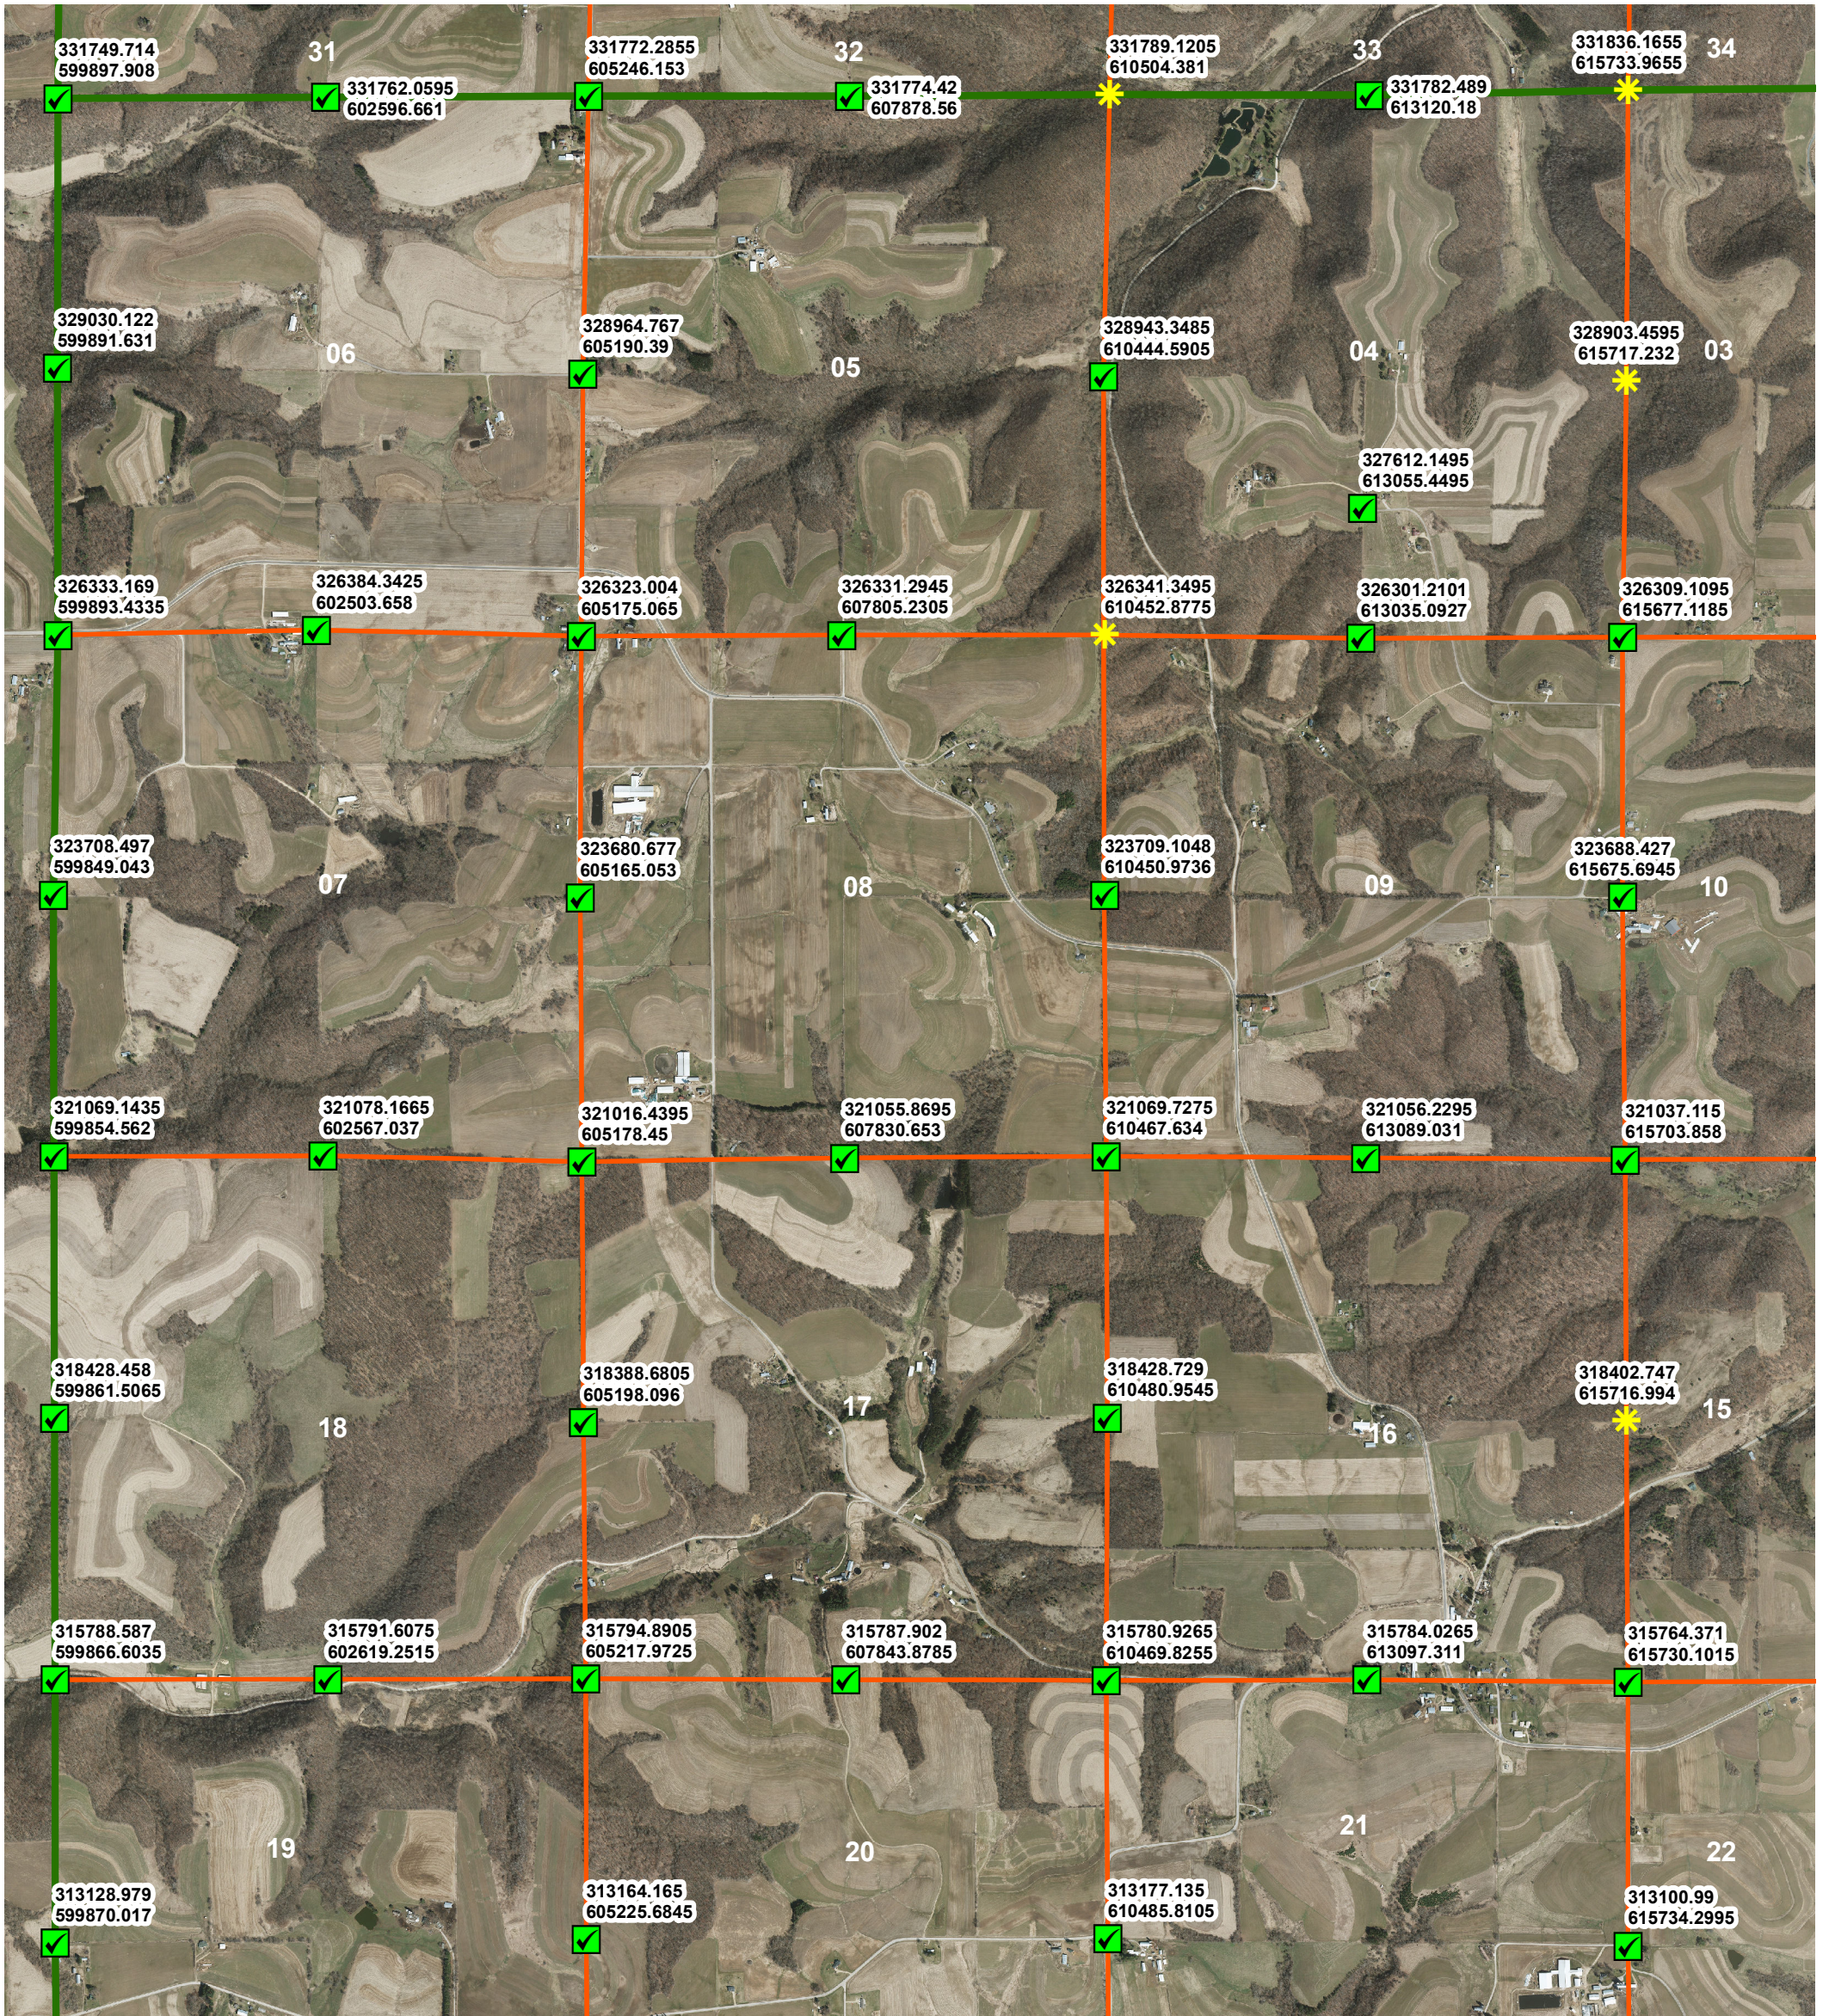

Portland PLSS Corner Coordinates - NW

Legend

PLSS Coordinates

Coordinate Method

* Derived

✓ GPS