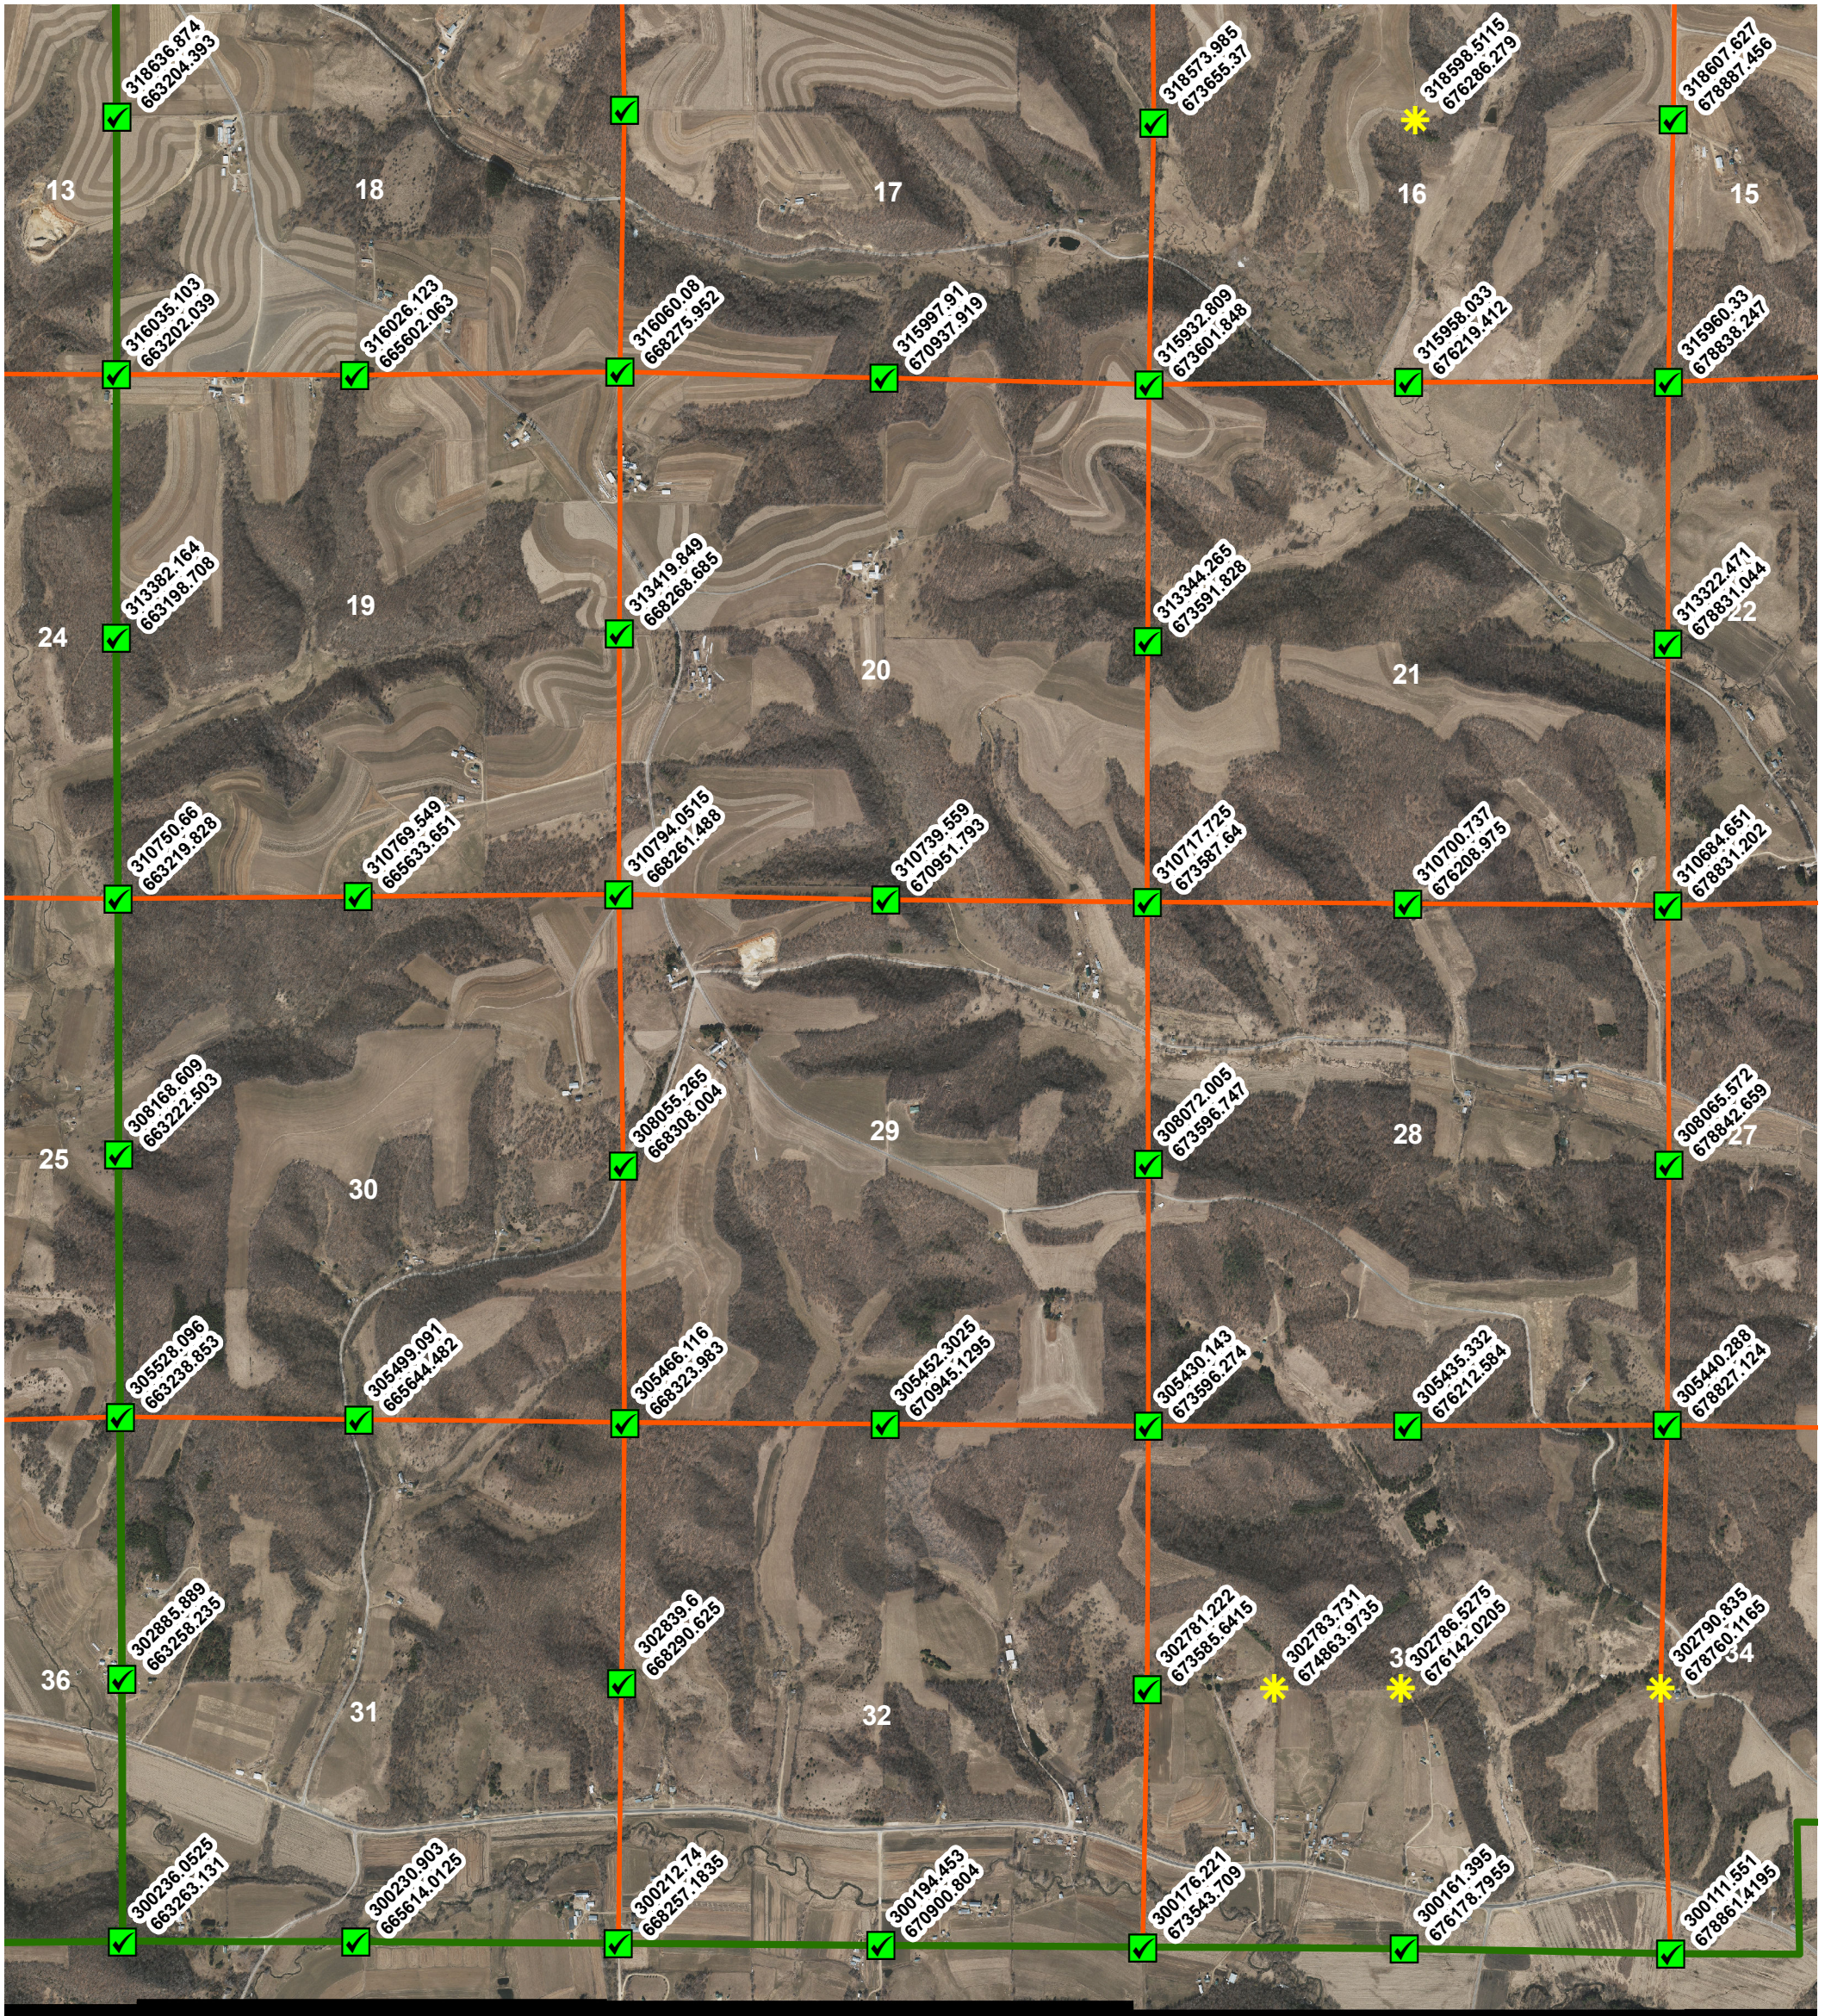

Sheldon PLSS Corner Coordinates - SW

Legend

PLSS Coordinates

Coordinate Method

- * Derived
- ✓ GPS