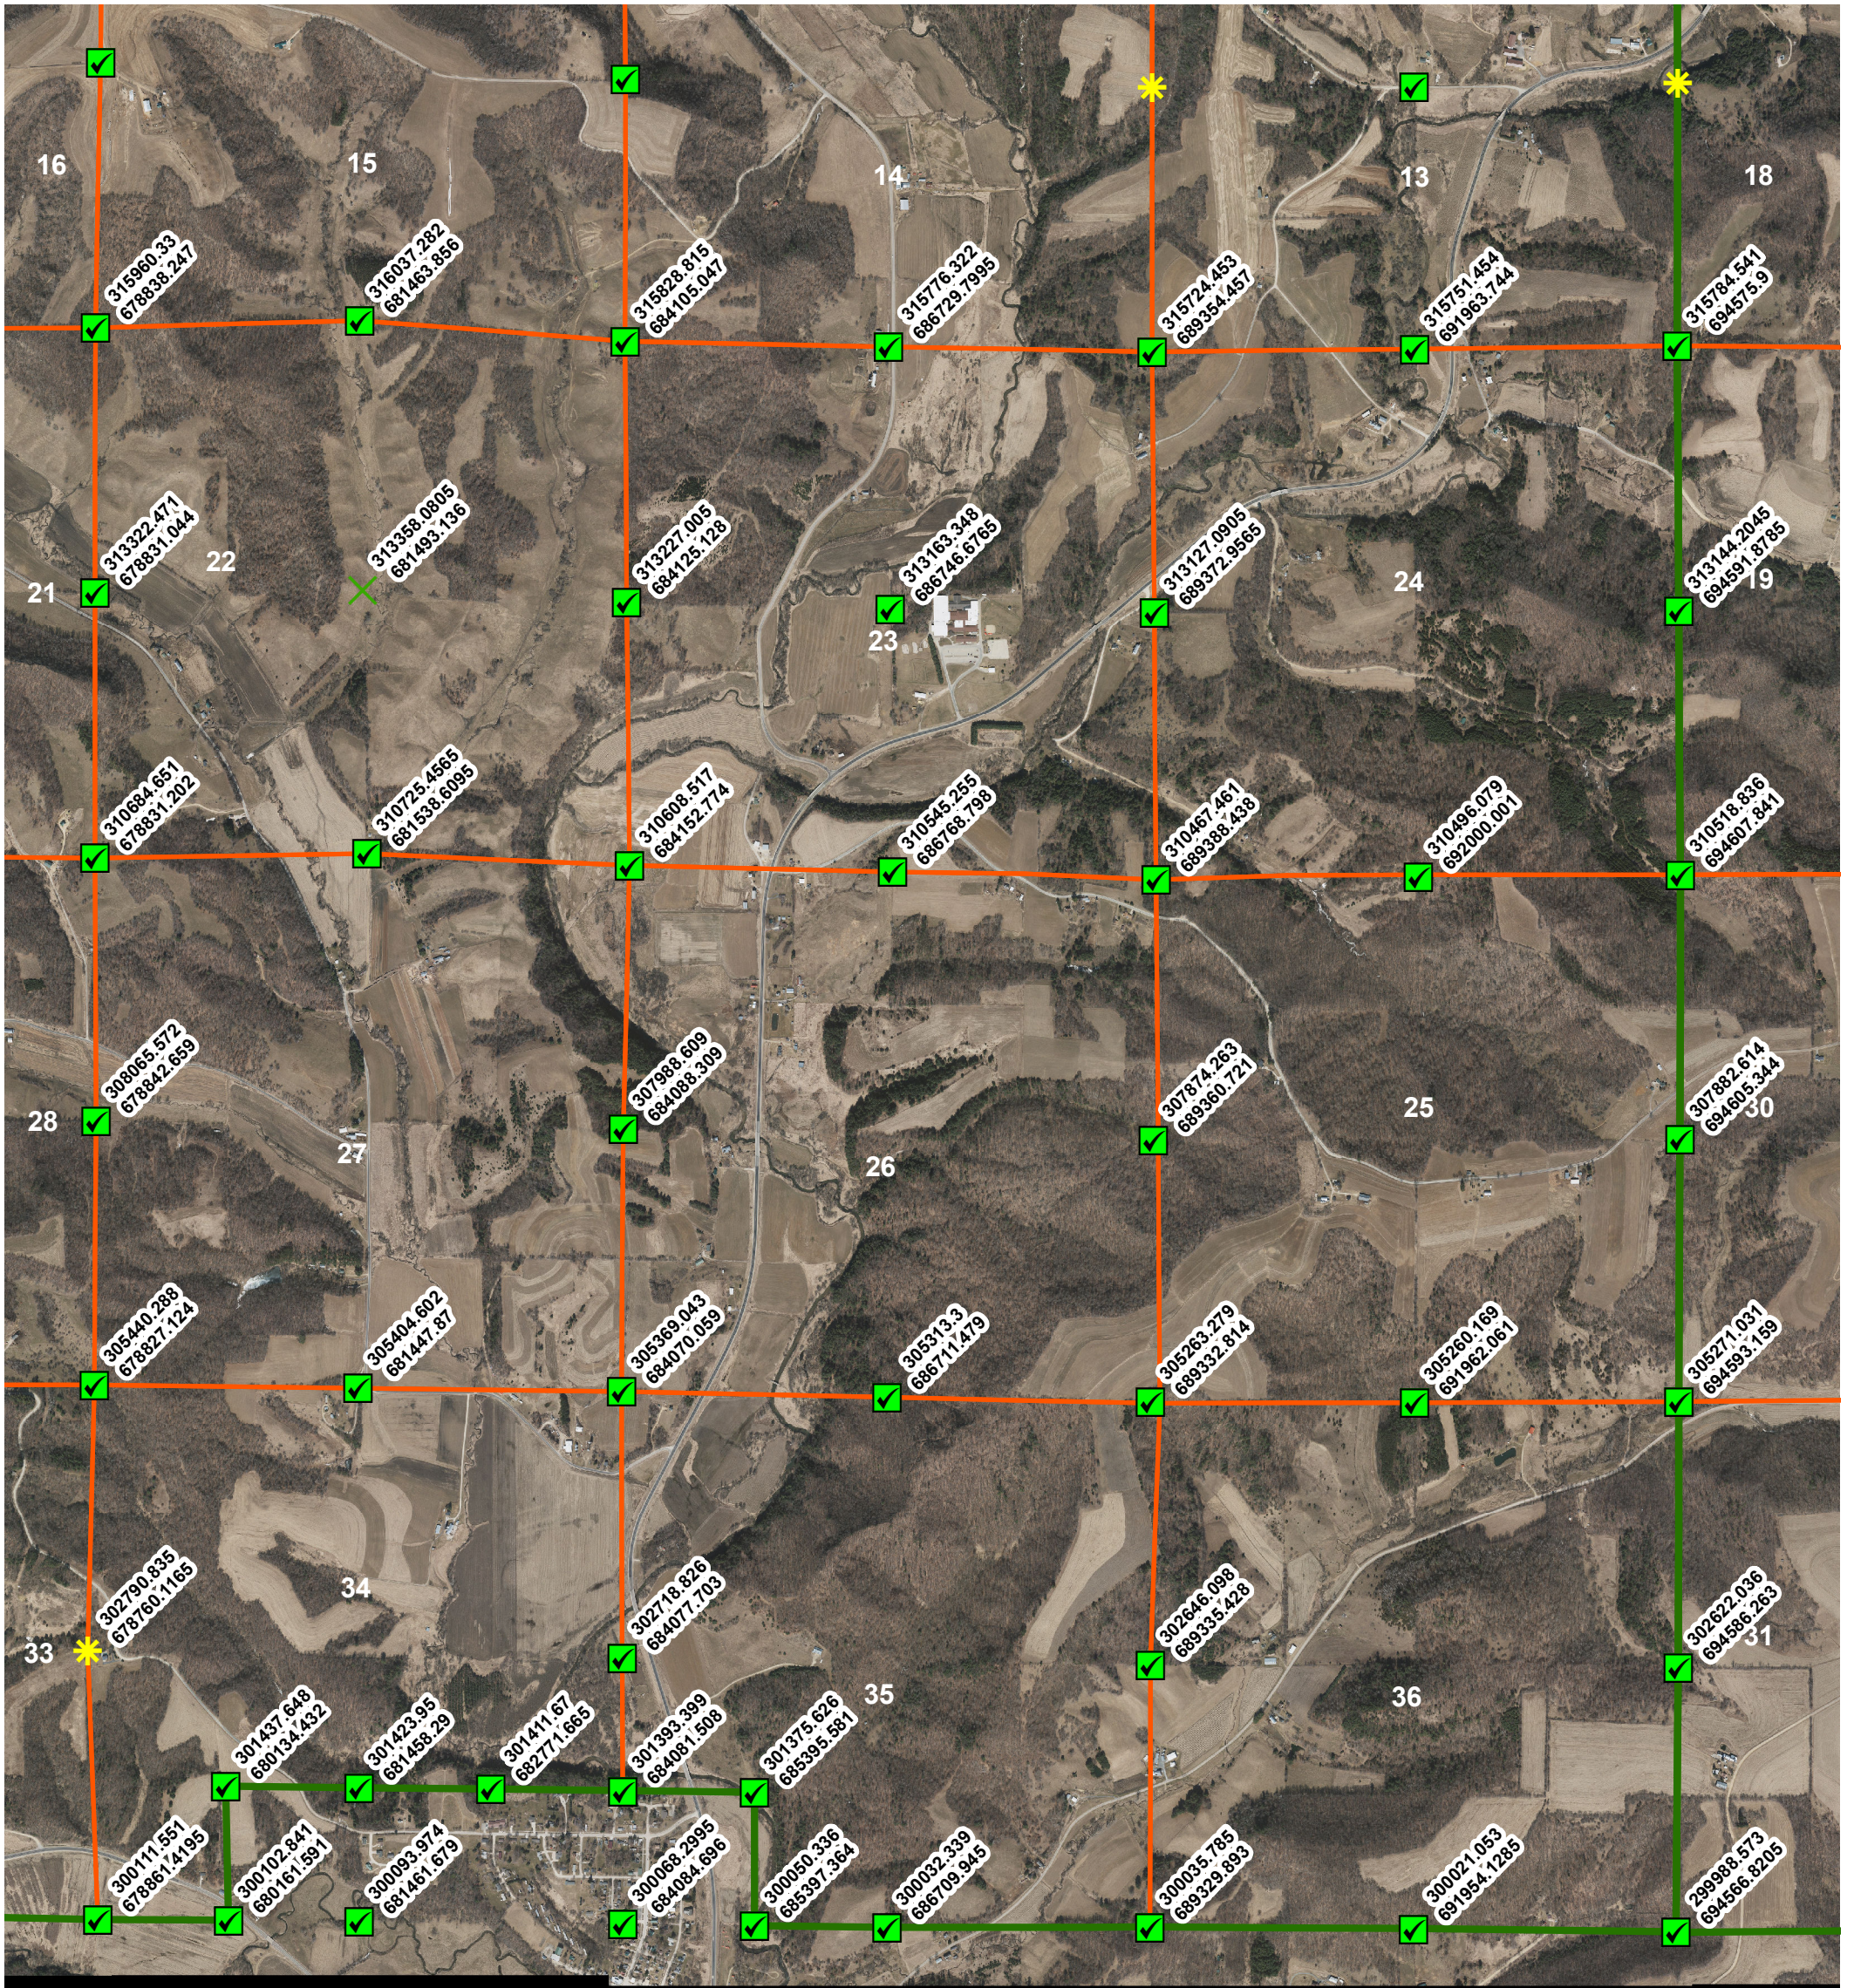

Sheldon PLSS Corner Coordinates - SE

Legend

PLSS Coordinates Coordinate Method

- ✱ Derived
- ✔ GPS
- ✕ Survey