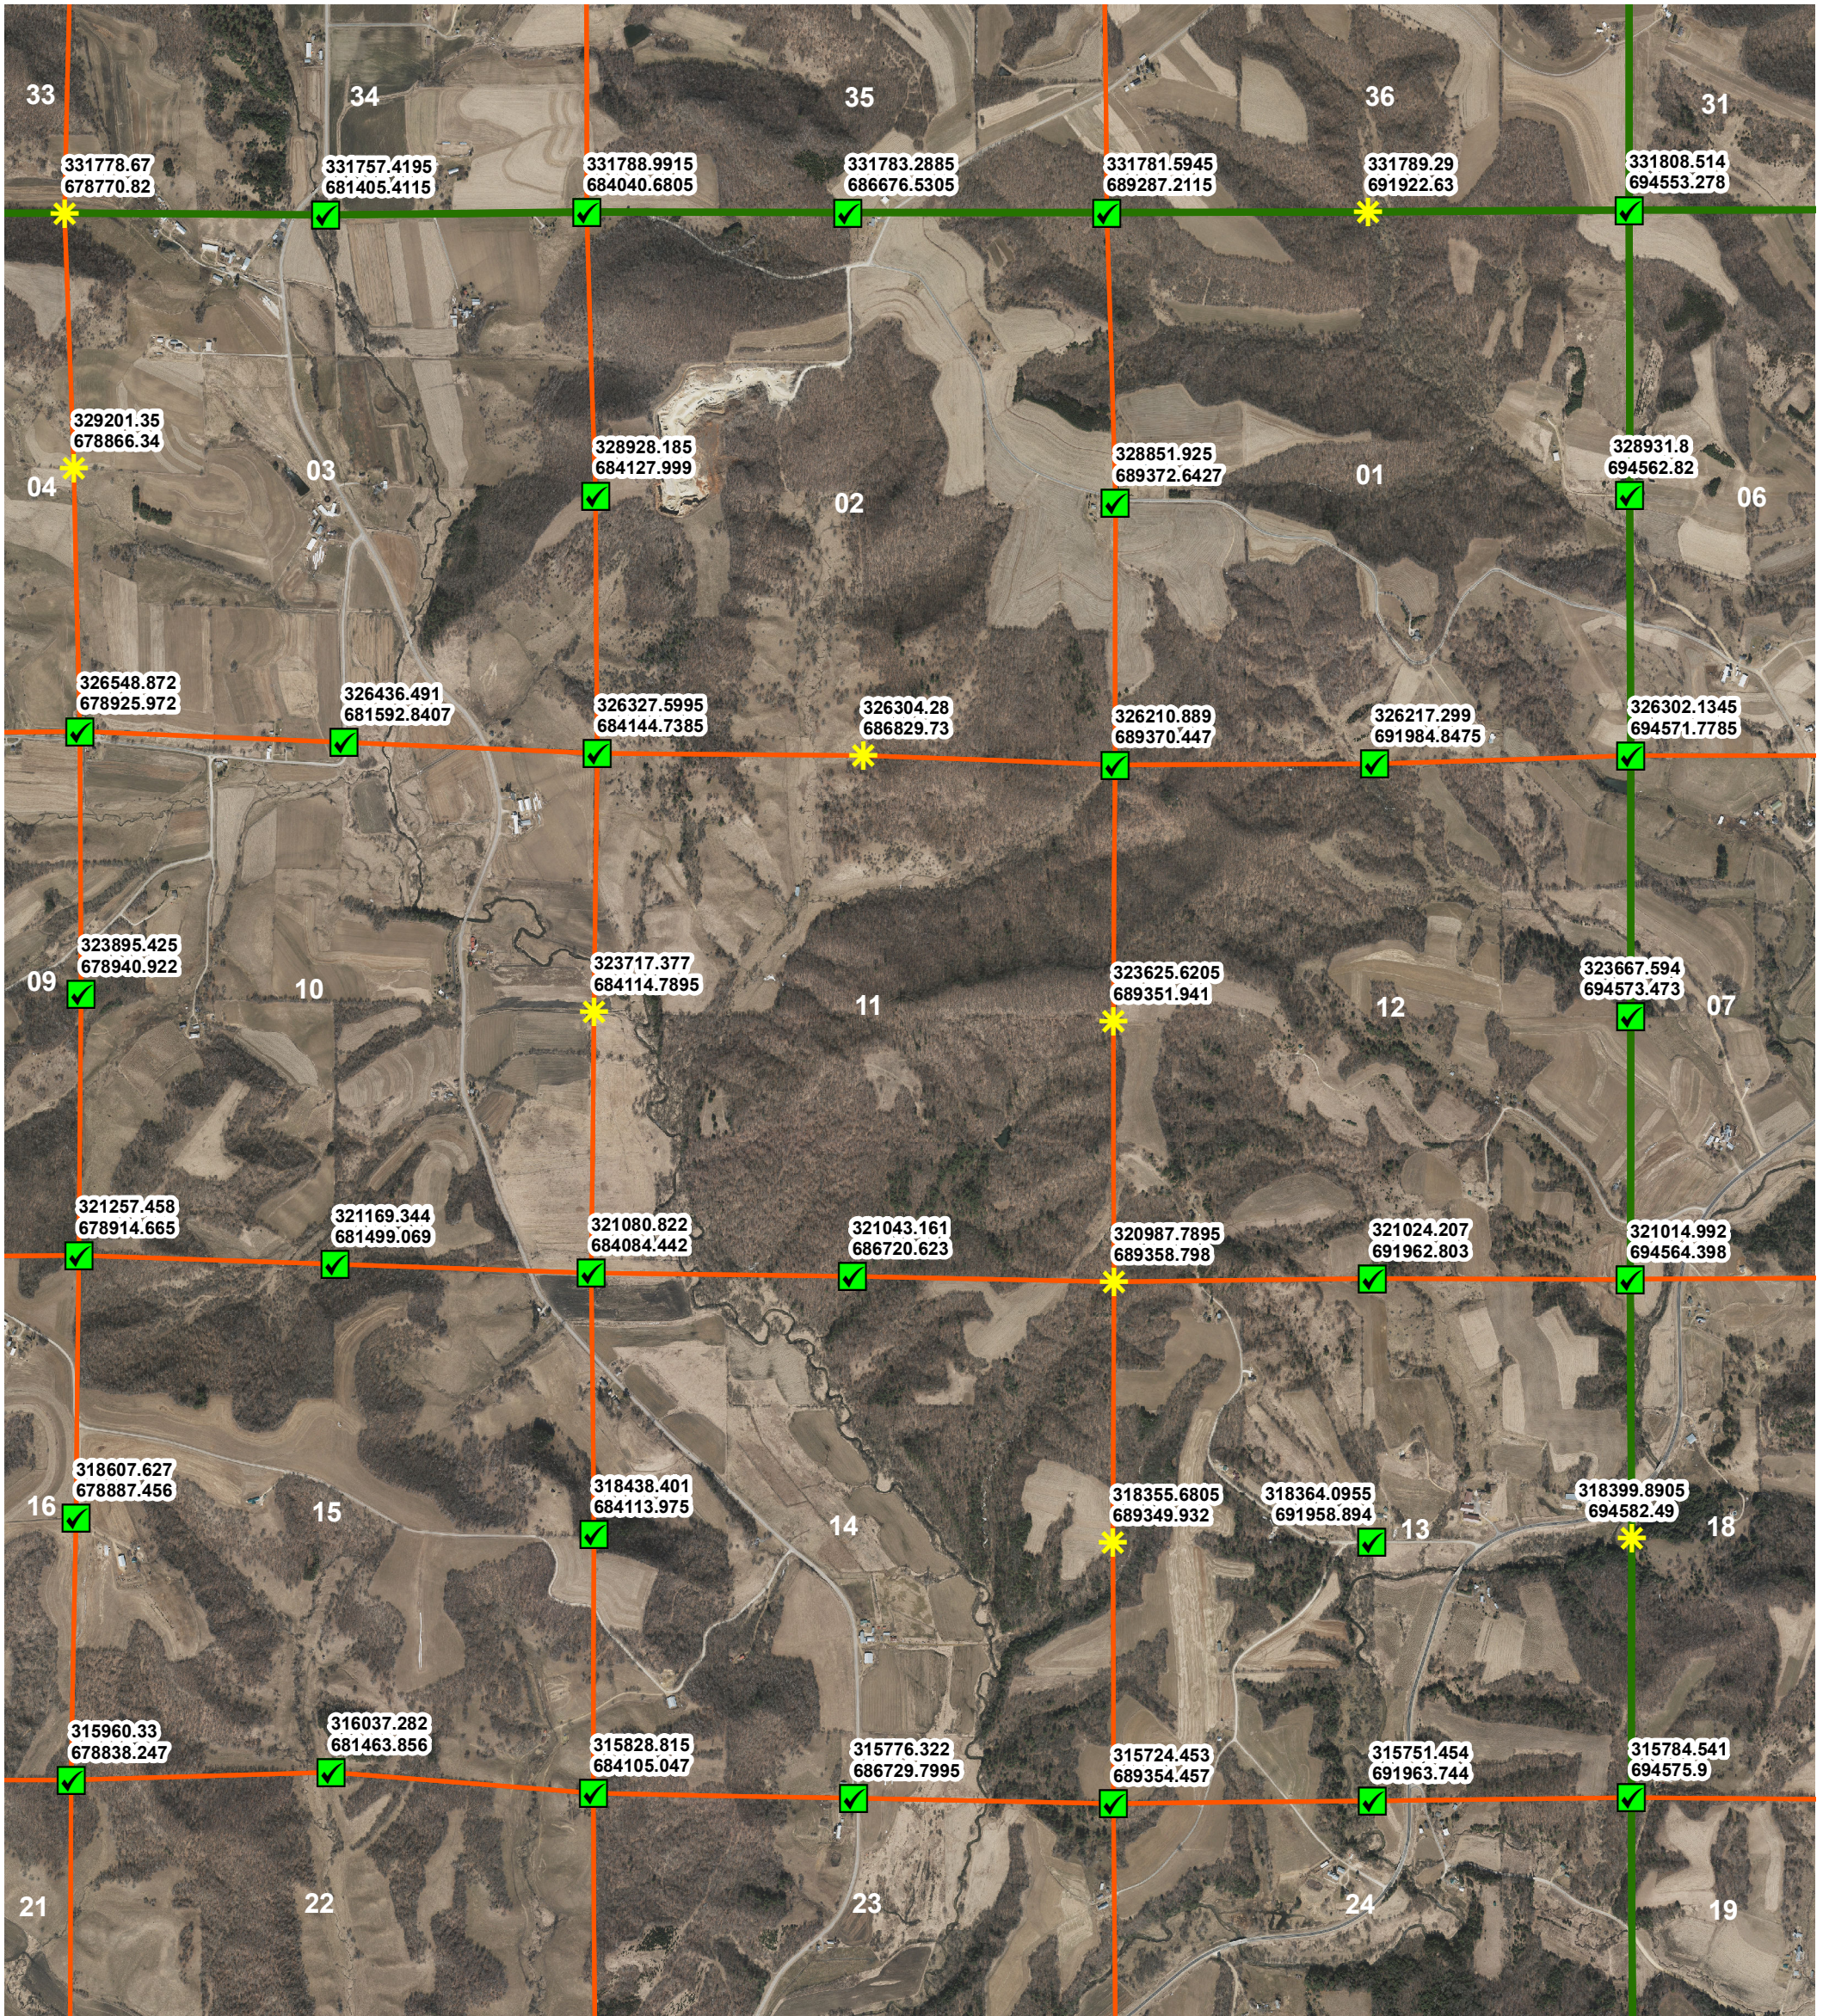

Sheldon PLSS Corner Coordinates - NE

Legend

PLSS Coordinates Coordinate Method

- * Derived
- ✓ GPS